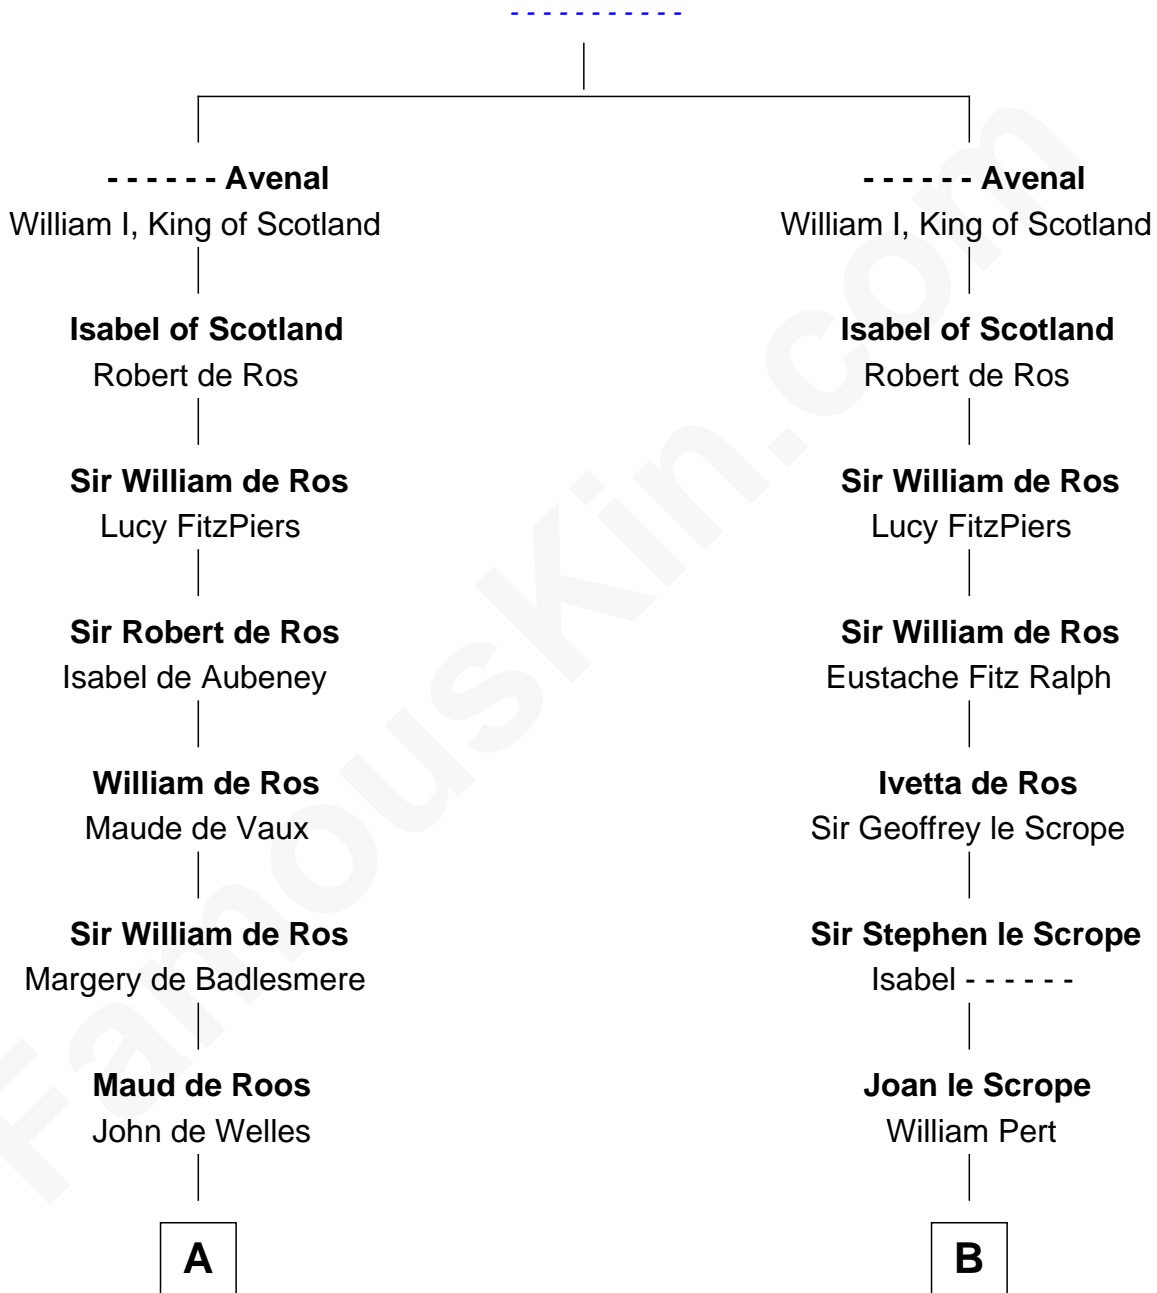

FamousKin.com
Relationship Chart of
William C. C. Claiborne
1st Governor of Louisiana

18th cousin 3 times removed of

Thomas Nelson
Signer of the Declaration of Independence

Richard Avenal

C

Ann West
Henry Fox

Ann Fox
Thomas Claiborne

Nathaniel Claiborne
Jane Cole

William Claiborne
Mary Leigh

William C. C. Claiborne
1st Governor of Louisiana

D

William Nelson
Elizabeth Burwell

Thomas Nelson
Signer of Declaration of Independence