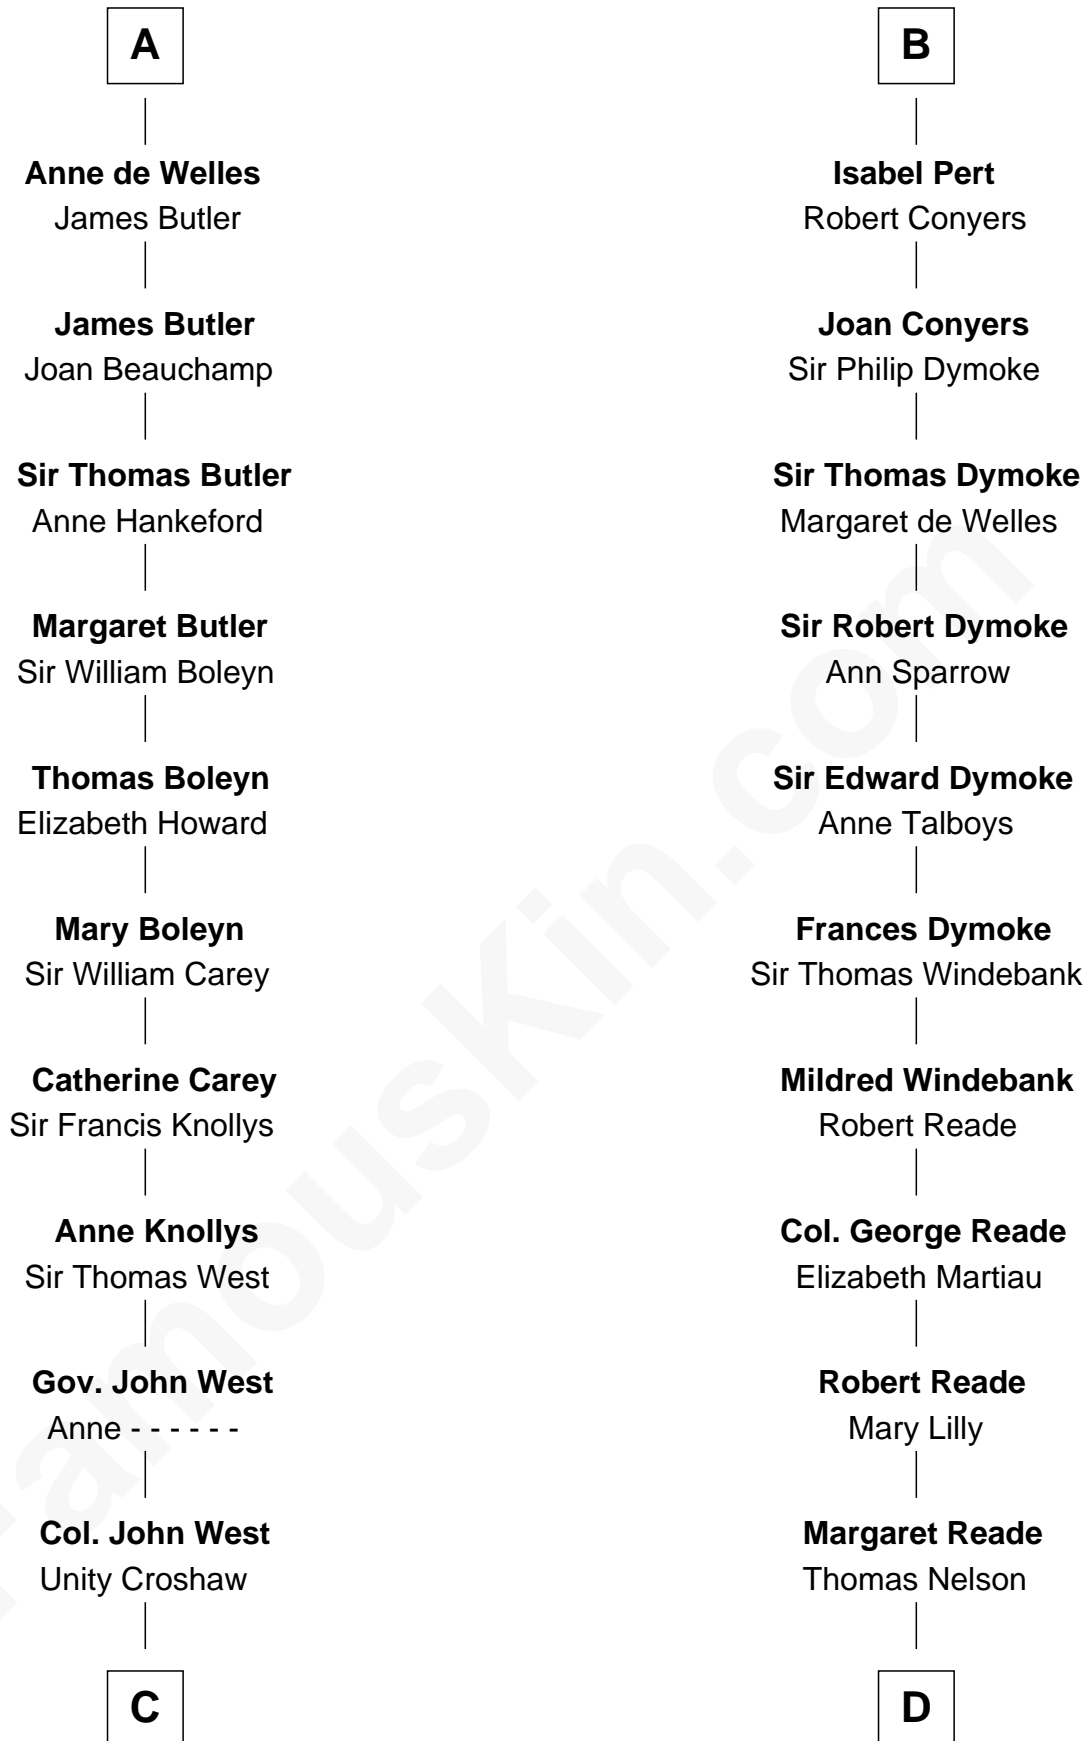

FamousKin.com
Relationship Chart of
William C. C. Claiborne
1st Governor of Louisiana

18th cousin 3 times removed of

Thomas Nelson
Signer of the Declaration of Independence

Richard Avenal

C

Ann West
Henry Fox

Ann Fox
Thomas Claiborne

Nathaniel Claiborne
Jane Cole

William Claiborne
Mary Leigh

William C. C. Claiborne
1st Governor of Louisiana

D

William Nelson
Elizabeth Burwell

Thomas Nelson
Signer of Declaration of Independence