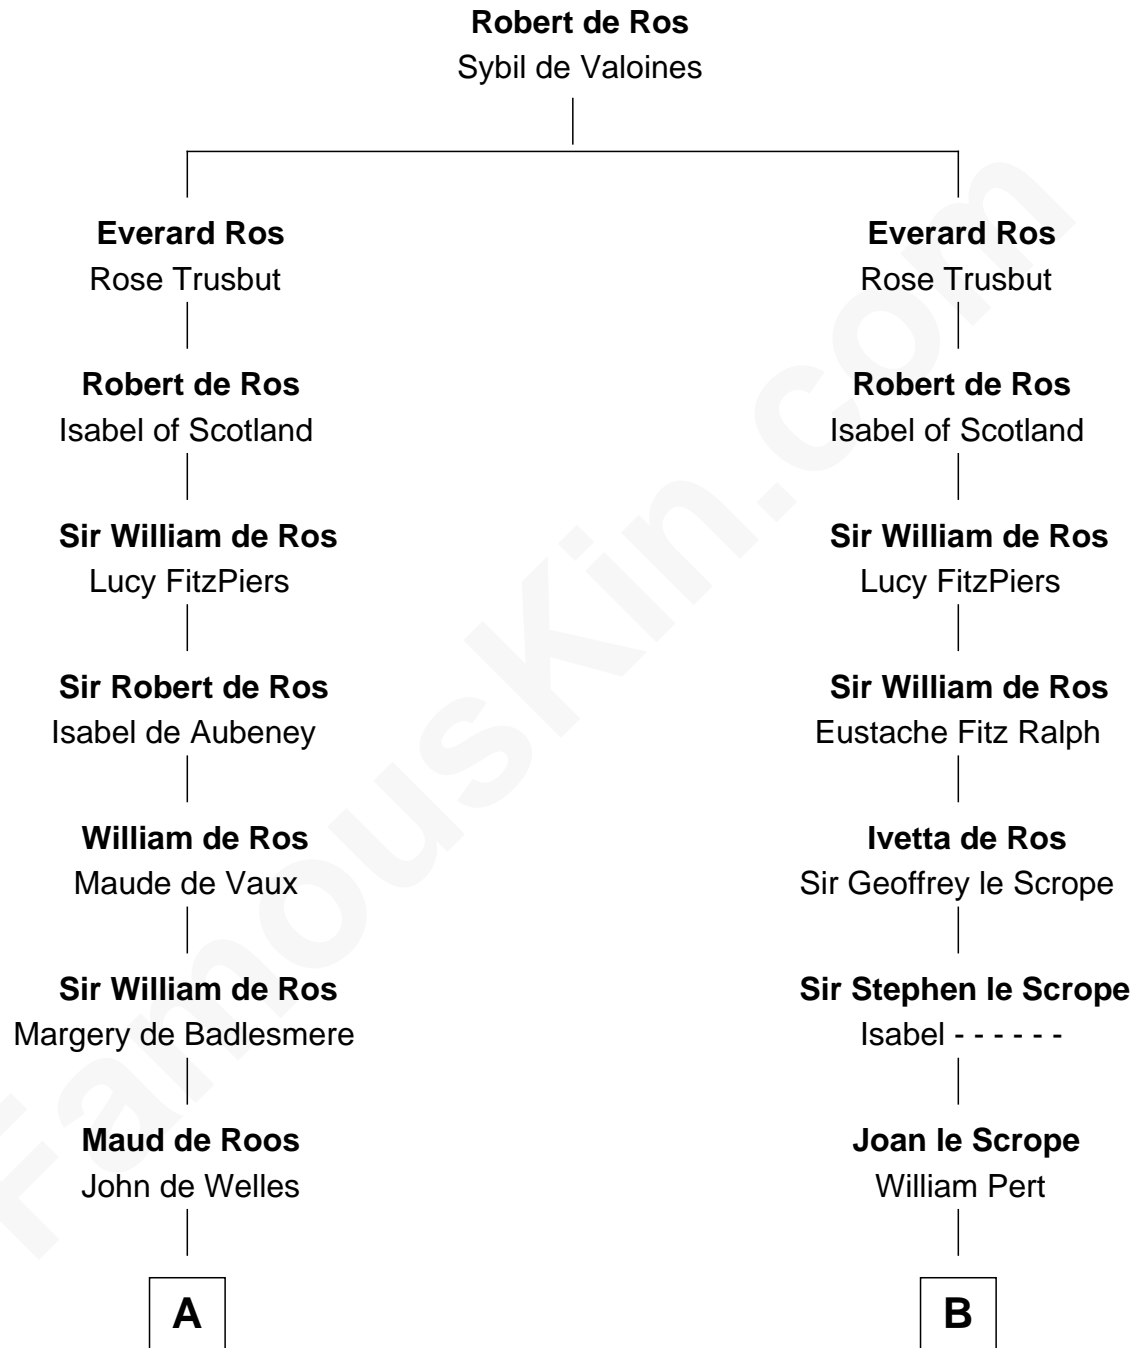

**FamousKin.com**  
**Relationship Chart of**  
**William C. C. Claiborne**  
*1st Governor of Louisiana*

**18th cousin 3 times removed of**

**Thomas Nelson**  
*Signer of the Declaration of Independence*

**C**

**Ann West**  
Henry Fox

**Ann Fox**  
Thomas Claiborne

**Nathaniel Claiborne**  
Jane Cole

**William Claiborne**  
Mary Leigh

**William C. C. Claiborne**  
*1st Governor of Louisiana*

**D**

**William Nelson**  
Elizabeth Burwell

**Thomas Nelson**  
*Signer of Declaration of Independence*

FamousKin.com