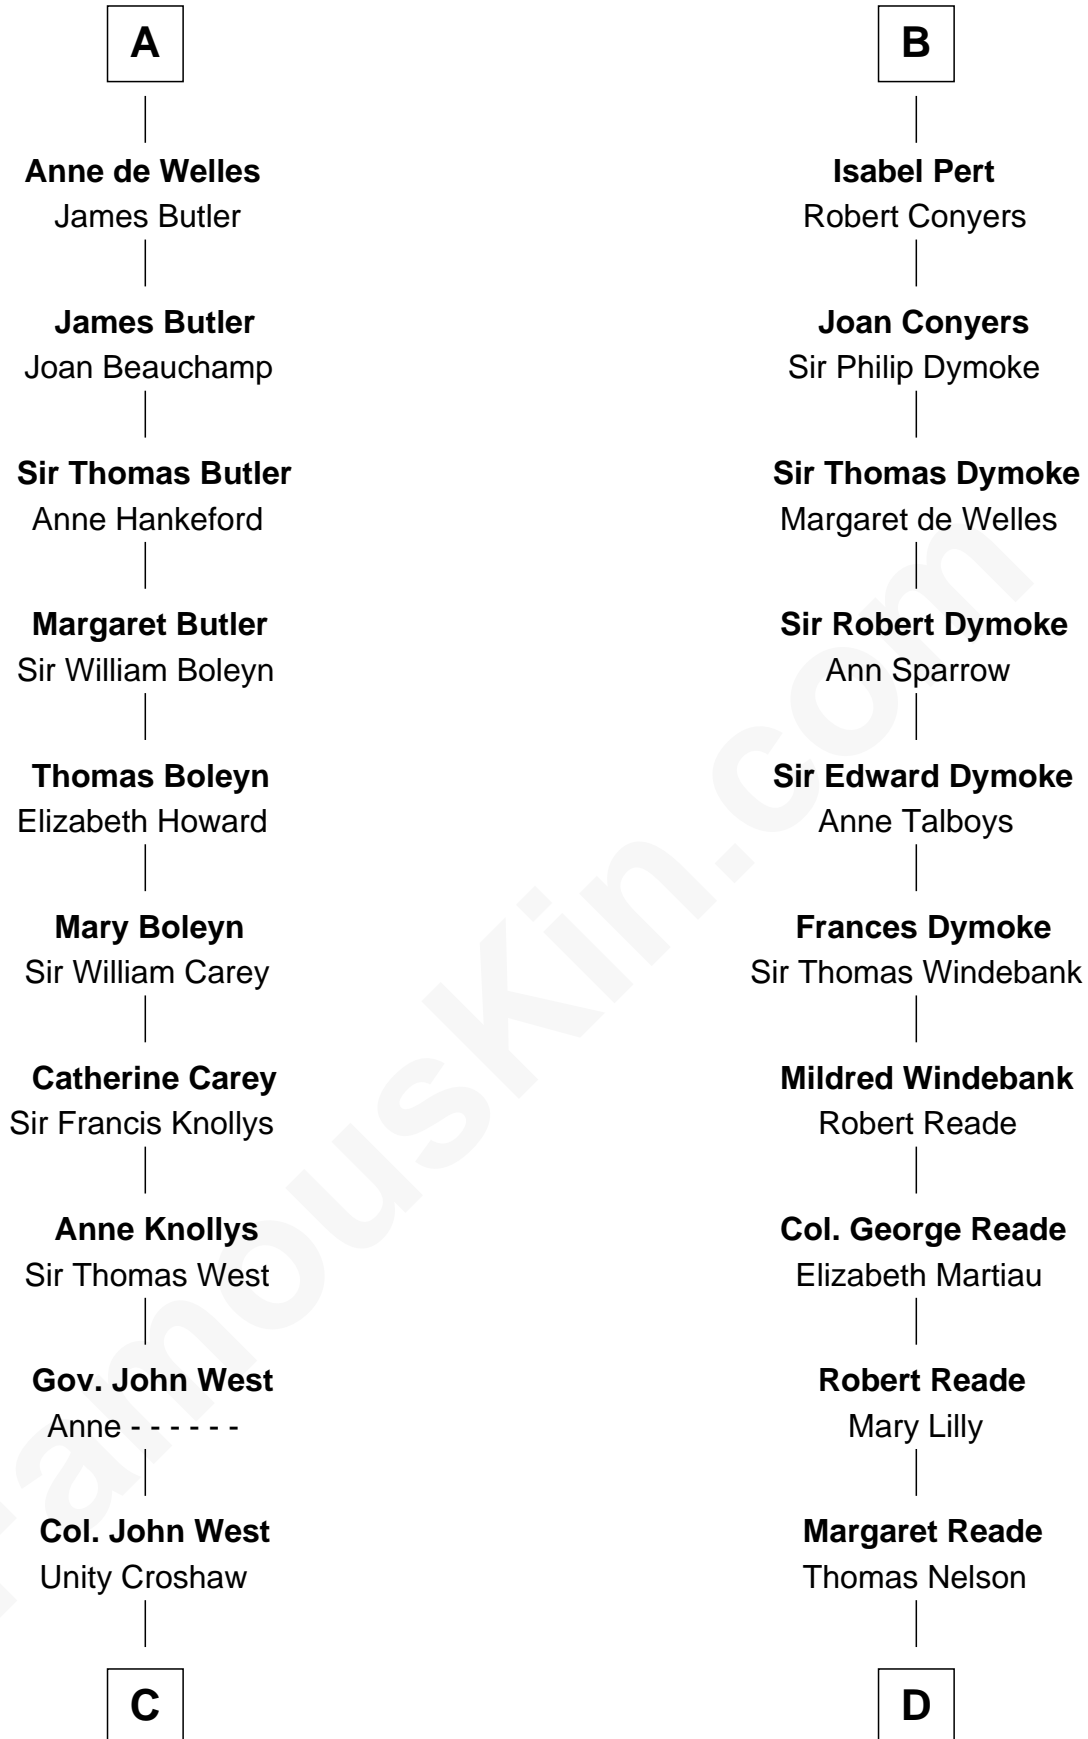

**FamousKin.com**  
**Relationship Chart of**  
**William C. C. Claiborne**  
*1st Governor of Louisiana*

**18th cousin 3 times removed of**

**Thomas Nelson**  
*Signer of the Declaration of Independence*

**C**

**Ann West**  
Henry Fox

**Ann Fox**  
Thomas Claiborne

**Nathaniel Claiborne**  
Jane Cole

**William Claiborne**  
Mary Leigh

**William C. C. Claiborne**  
*1st Governor of Louisiana*

**D**

**William Nelson**  
Elizabeth Burwell

**Thomas Nelson**  
*Signer of Declaration of Independence*

FamousKin.com