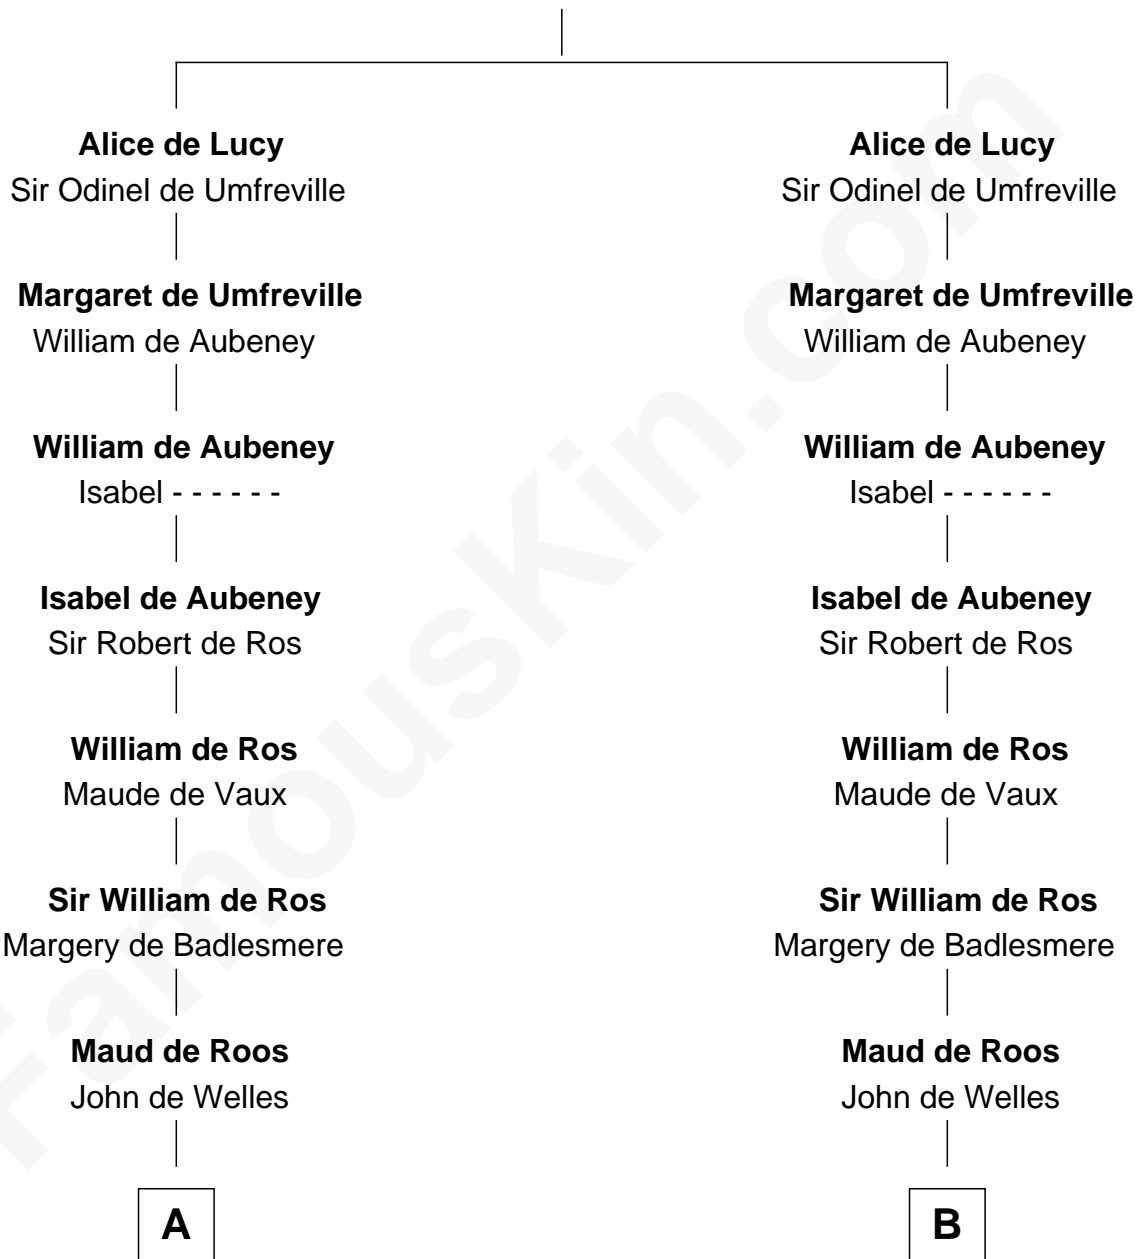

**FamousKin.com**  
**Relationship Chart of**  
**William C. C. Claiborne**  
*1st Governor of Louisiana*

19th cousin 2 times removed of

**Thomas Nelson**  
*Signer of the Declaration of Independence*

**Sir Richard de Lucy**  
 Rohese of Boulogne

**C**

**Ann West**  
Henry Fox

**Ann Fox**  
Thomas Claiborne

**Nathaniel Claiborne**  
Jane Cole

**William Claiborne**  
Mary Leigh

**William C. C. Claiborne**  
*1st Governor of Louisiana*

**D**

**Margaret Reade**  
Thomas Nelson

**William Nelson**  
Elizabeth Burwell

**Thomas Nelson**  
*Signer of Declaration of Independence*

FamousKin.com