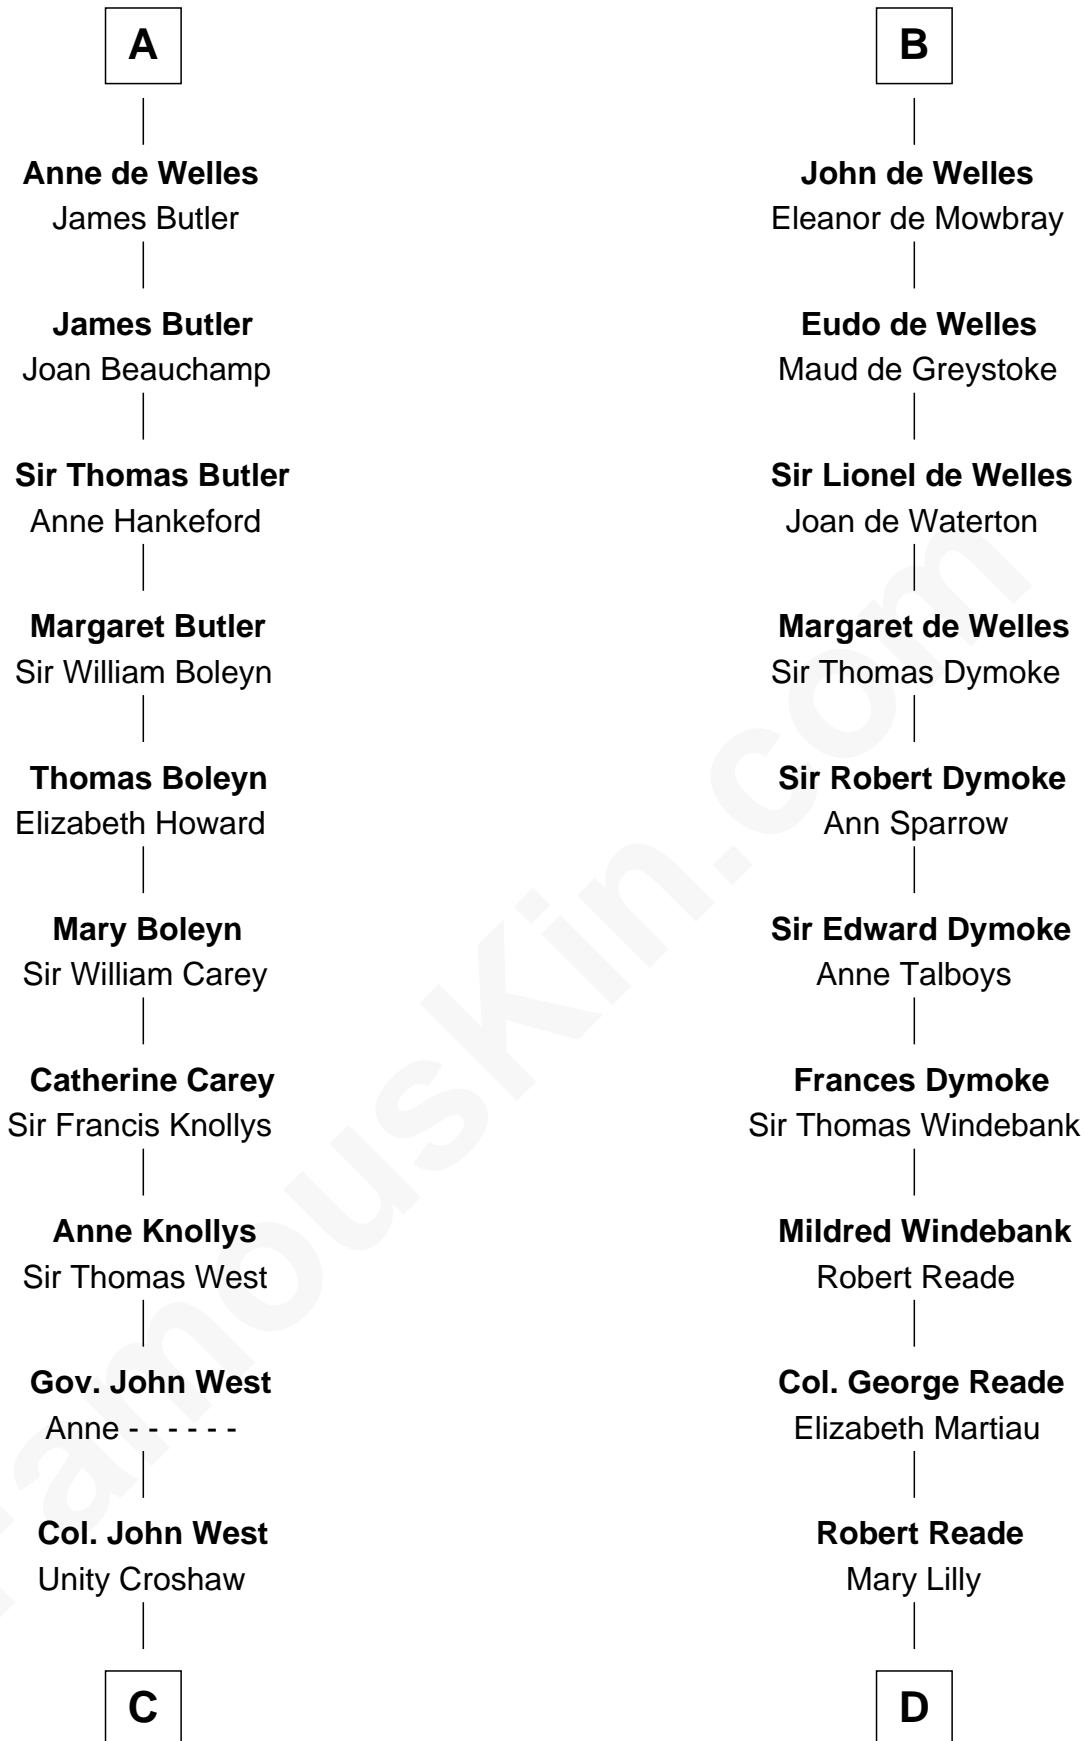

**FamousKin.com**  
**Relationship Chart of**  
**William C. C. Claiborne**  
*1st Governor of Louisiana*

19th cousin 2 times removed of

**Thomas Nelson**  
*Signer of the Declaration of Independence*

**Sir Richard de Lucy**  
 Rohese of Boulogne

**C**

**Ann West**  
Henry Fox

**Ann Fox**  
Thomas Claiborne

**Nathaniel Claiborne**  
Jane Cole

**William Claiborne**  
Mary Leigh

**William C. C. Claiborne**  
*1st Governor of Louisiana*

**D**

**Margaret Reade**  
Thomas Nelson

**William Nelson**  
Elizabeth Burwell

**Thomas Nelson**  
*Signer of Declaration of Independence*

FamousKin.com