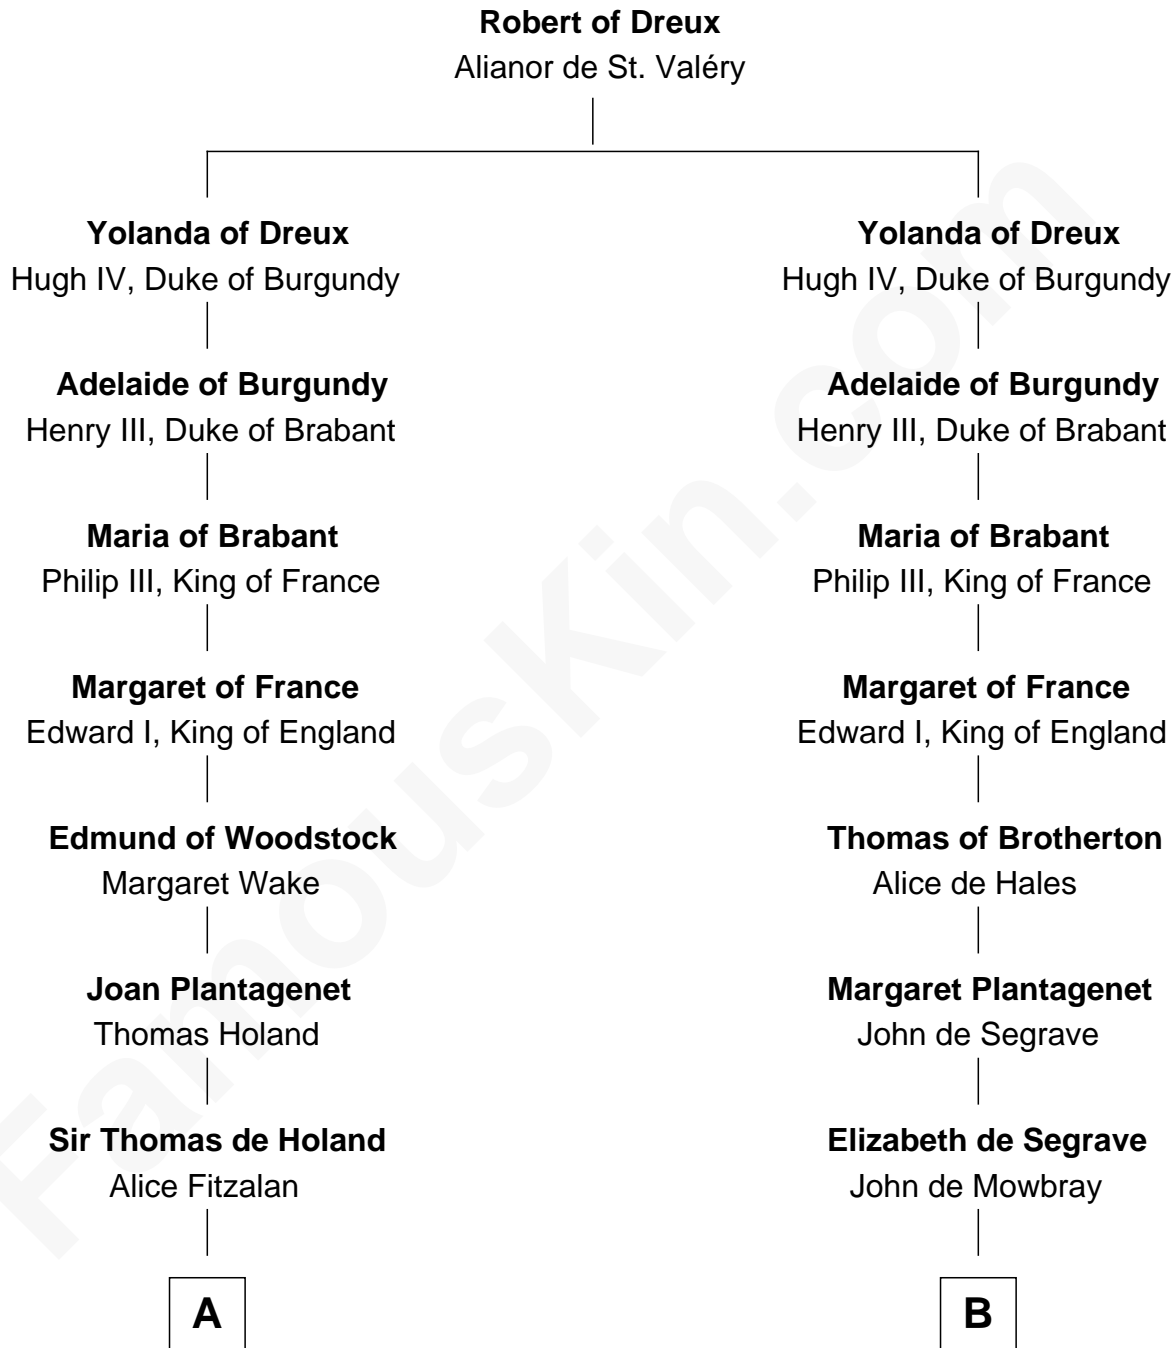

FamousKin.com
Relationship Chart of
William C. C. Claiborne
1st Governor of Louisiana

20th cousin 1 time removed of
William Floyd
Signer of the Declaration of Independence

C

Ann Fox

Thomas Claiborne

Nathaniel Claiborne

Jane Cole

William Claiborne

Mary Leigh

William C. C. Claiborne

1st Governor of Louisiana

D

Abigail Reymes

Rev. Nathaniel Brewster

Probable

Sarah Brewster

Jonathan Smith

Jonathan Smith

Elizabeth Platt

Tabitha Smith

Nicholl Floyd

William Floyd