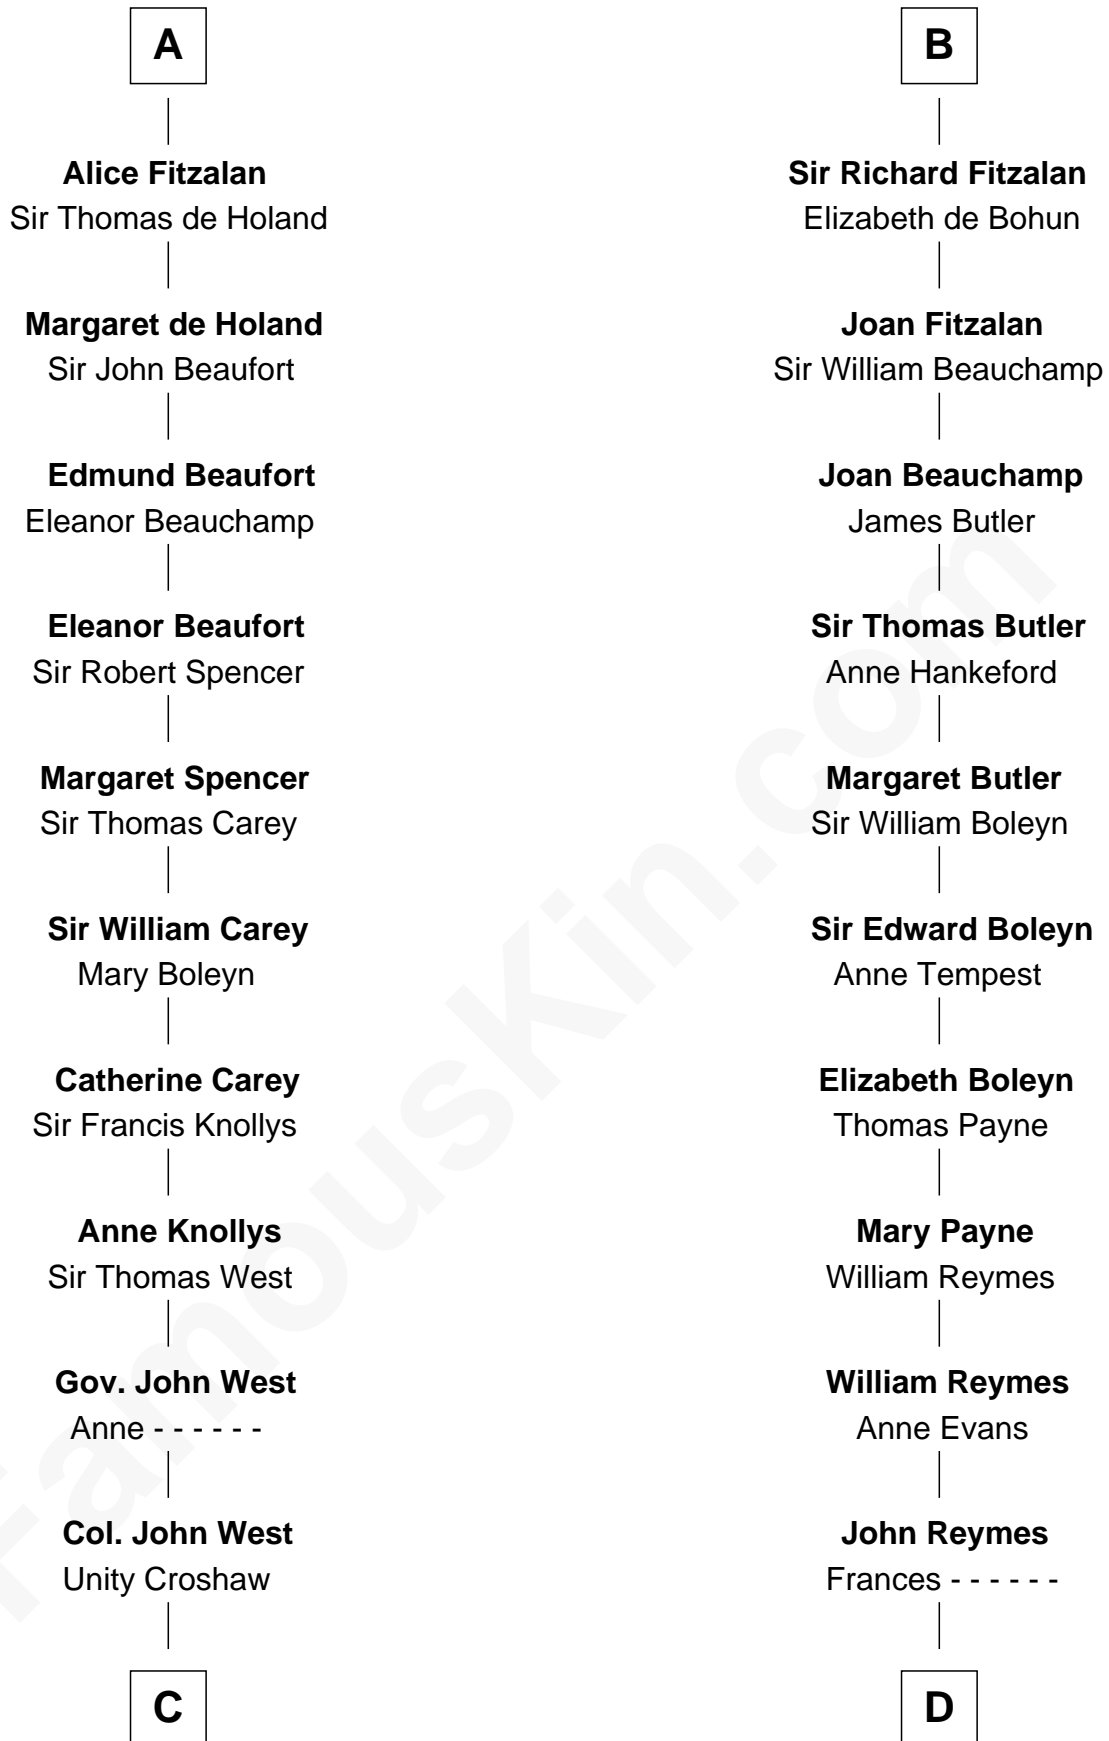

# FamousKin.com Relationship Chart of

**William C. C. Claiborne**

*1st Governor of Louisiana*

21st cousin of

**William Floyd**

*Signer of the Declaration of Independence*

**C**

**Ann West**  
Henry Fox

**Ann Fox**  
Thomas Claiborne

**Nathaniel Claiborne**  
Jane Cole

**William Claiborne**  
Mary Leigh

**William C. C. Claiborne**  
*1st Governor of Louisiana*

**D**

**Abigail Reymes**  
Rev. Nathaniel Brewster

*Probable*

**Sarah Brewster**  
Jonathan Smith

**Jonathan Smith**  
Elizabeth Platt

**Tabitha Smith**  
Nicholl Floyd

**William Floyd**  
*Signer of Declaration of Independence*

FamousKin.com