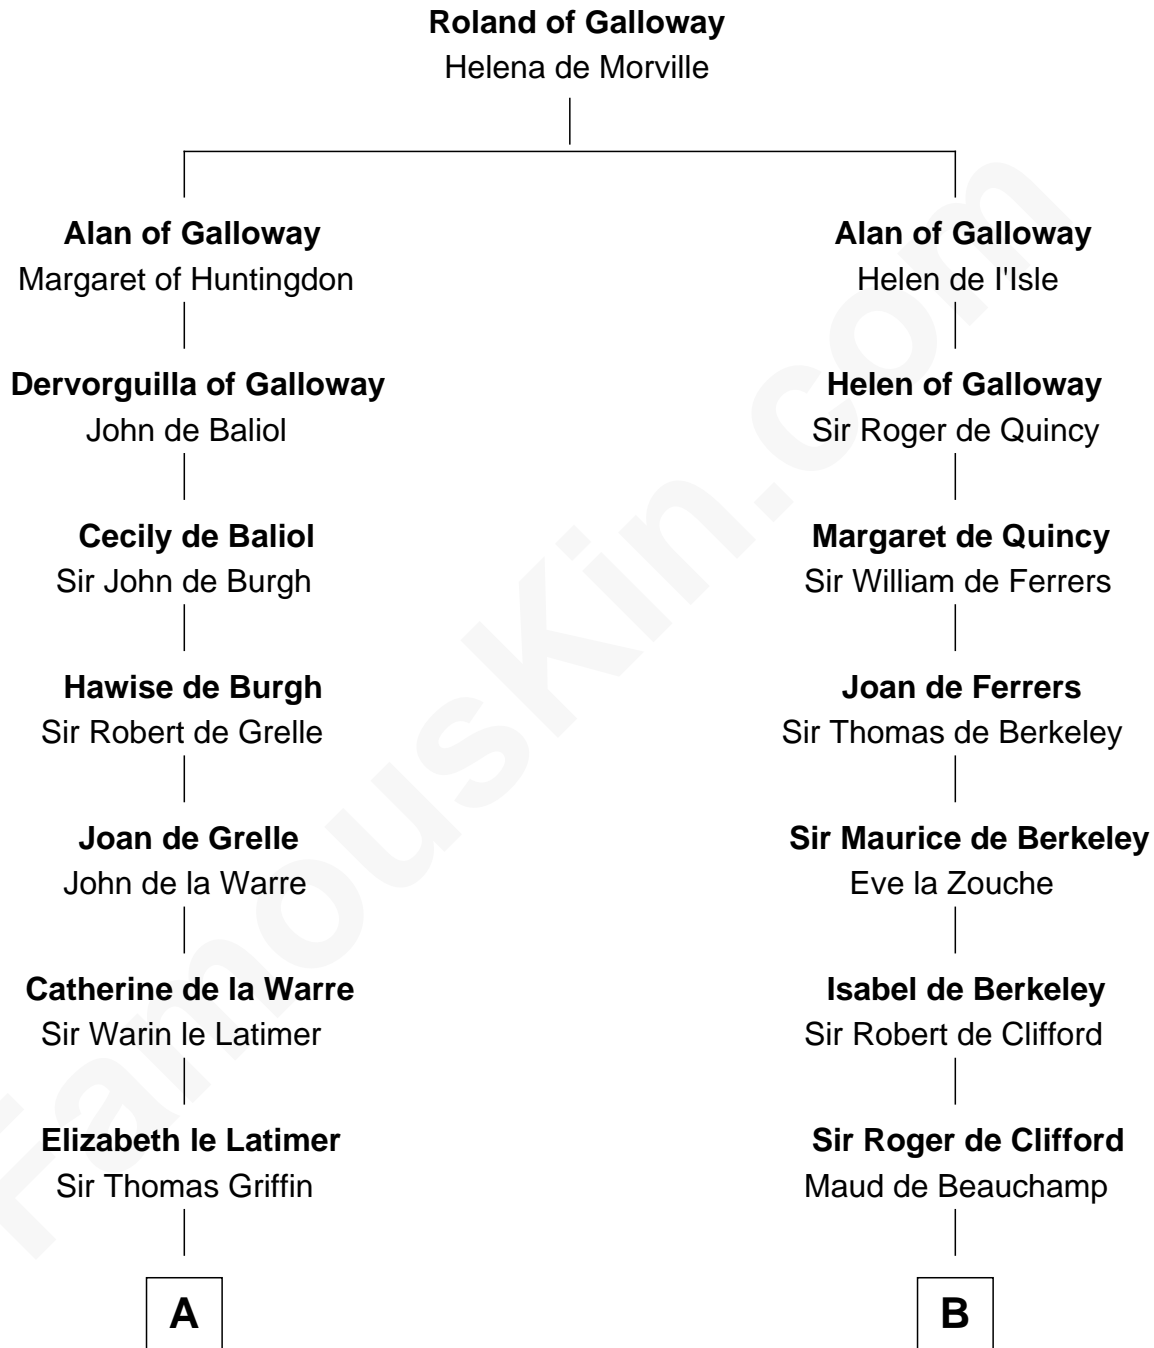

FamousKin.com
Relationship Chart of
William C. C. Claiborne
1st Governor of Louisiana

20th cousin 1 time removed of
William Floyd
Signer of the Declaration of Independence

C

Thomas Claiborne

Ann Fox

Nathaniel Claiborne

Jane Cole

William Claiborne

Mary Leigh

William C. C. Claiborne

1st Governor of Louisiana

D

Abigail Reymes

Rev. Nathaniel Brewster