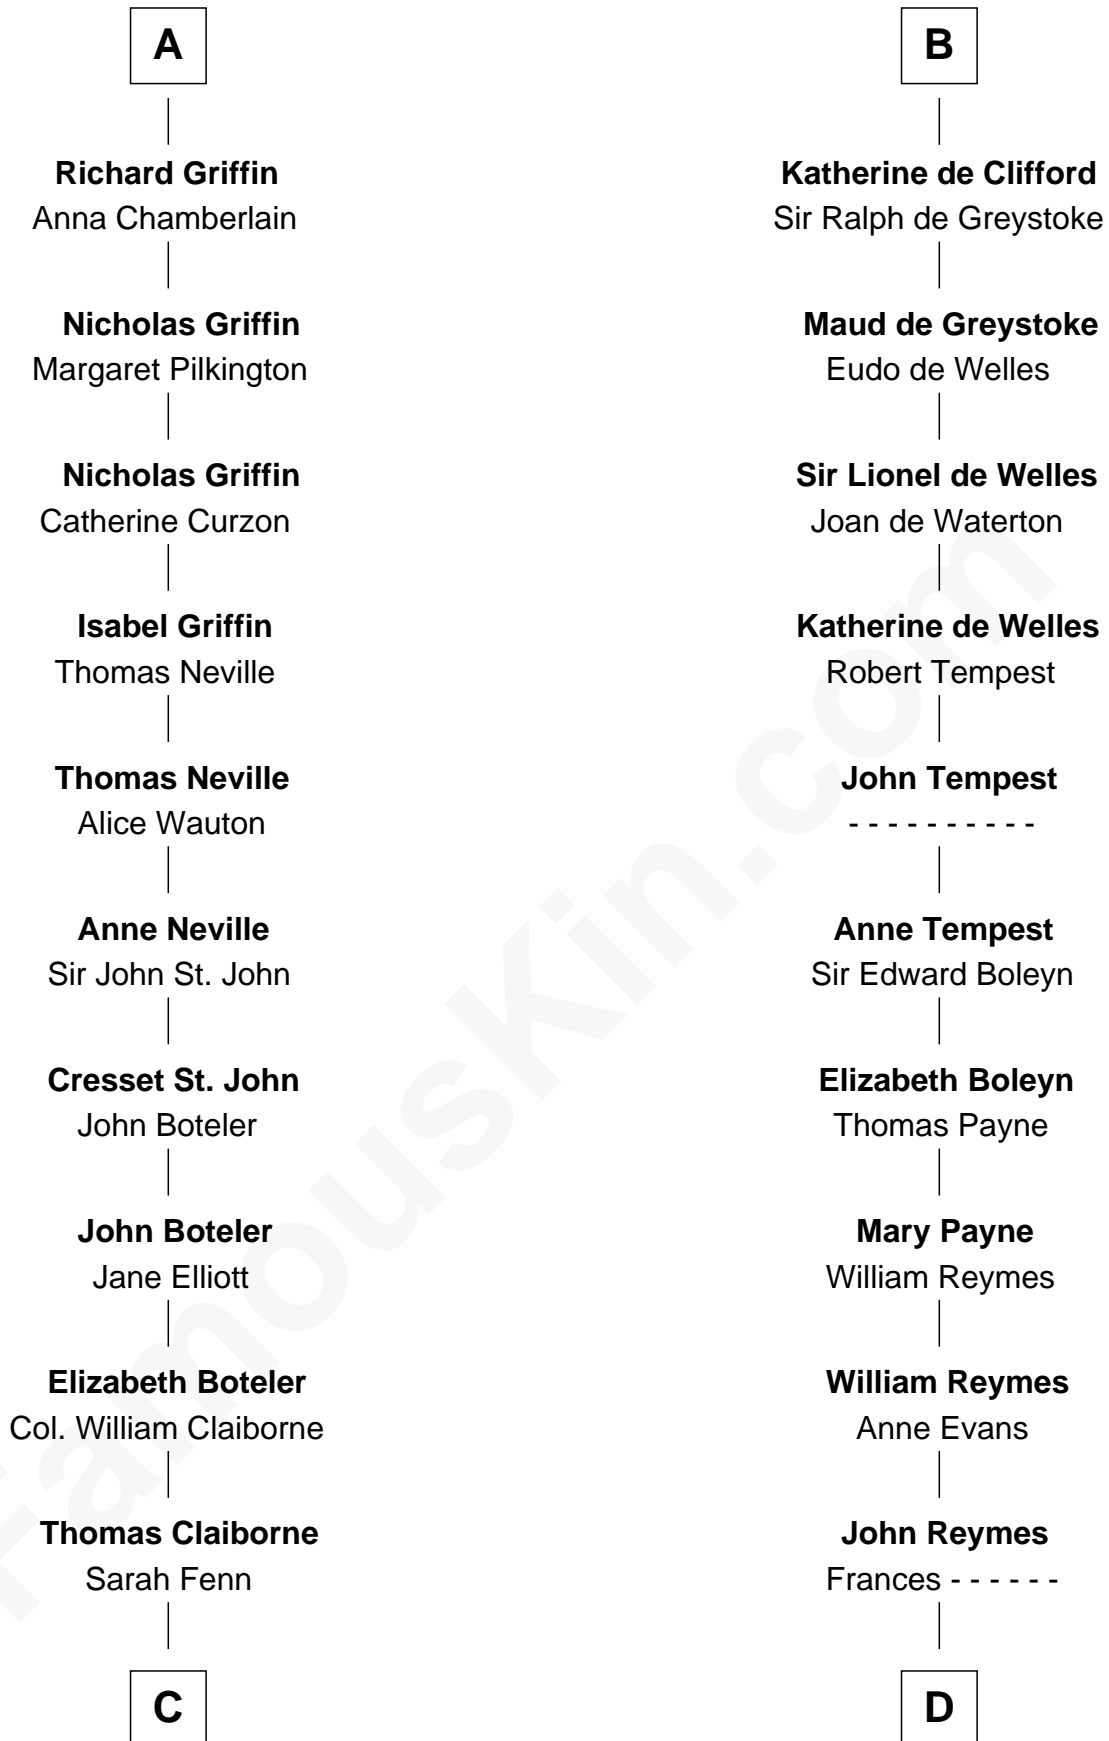

FamousKin.com
Relationship Chart of
William C. C. Claiborne
1st Governor of Louisiana

20th cousin 1 time removed of
William Floyd
Signer of the Declaration of Independence

C

Thomas Claiborne

Ann Fox

Nathaniel Claiborne

Jane Cole

William Claiborne

Mary Leigh

William C. C. Claiborne

1st Governor of Louisiana

D

Abigail Reymes

Rev. Nathaniel Brewster