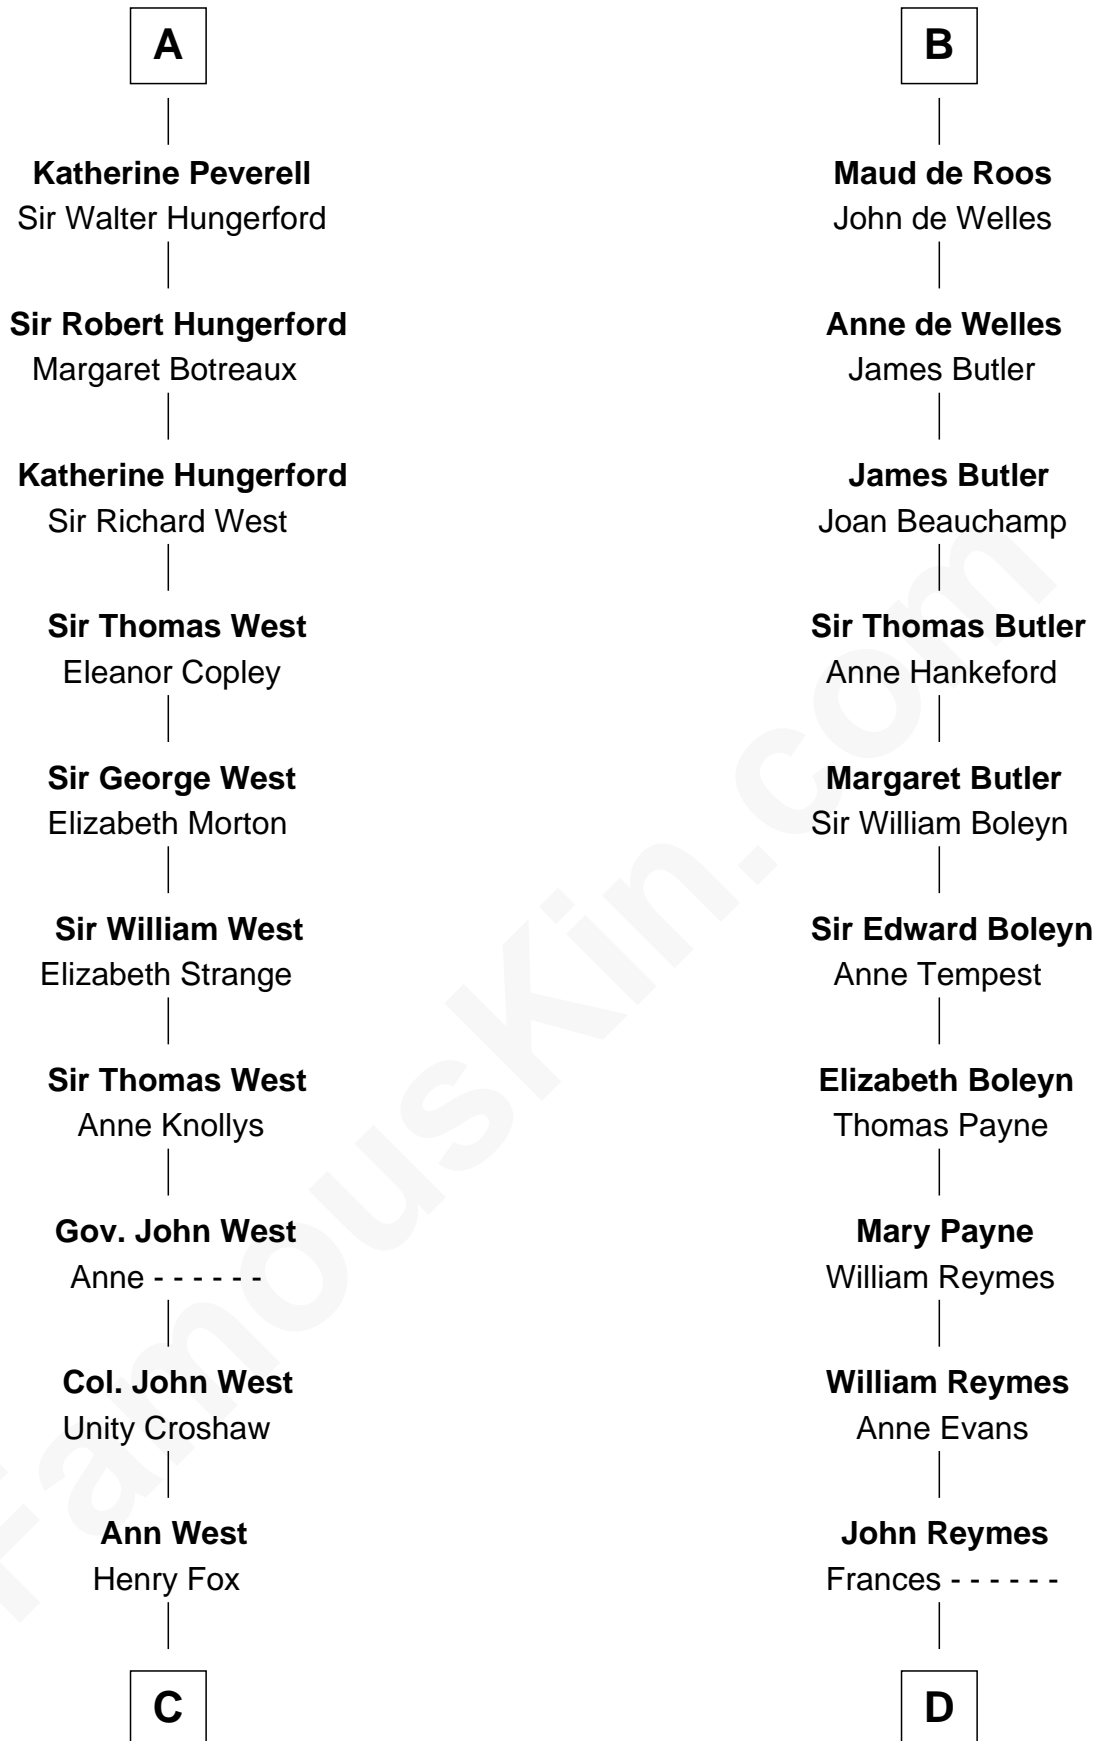

FamousKin.com Relationship Chart of

William C. C. Claiborne

1st Governor of Louisiana

20th cousin 1 time removed of

William Floyd

Signer of the Declaration of Independence

Robert de Beaumont
Petronella de Grantmesnil

Margaret de Beaumont
Sir Saher IV de Quincy

Hawise de Quincy
Hugh de Vere

Isabel de Vere
Sir John de Courtenay

Sir Hugh de Courtenay
Eleanor le Despencer

Sir Hugh de Courtenay
Agnes de St. John

Sir Thomas de Courtenay
Muriel de Moels

Margaret Courtenay
Thomas Peverell

A

Margaret de Beaumont
Sir Saher IV de Quincy

Sir Robert II de Quincy
Hawise of Chester

Margaret de Quincy
John de Lacy

Maud de Lacy
Sir Richard de Clare

Thomas de Clare
Juliana FitzMaurice

Margaret de Clare
Bartholomew de Badlesmere

Margery de Badlesmere
Sir William de Ros

B

C

Ann Fox

Thomas Claiborne

Nathaniel Claiborne

Jane Cole