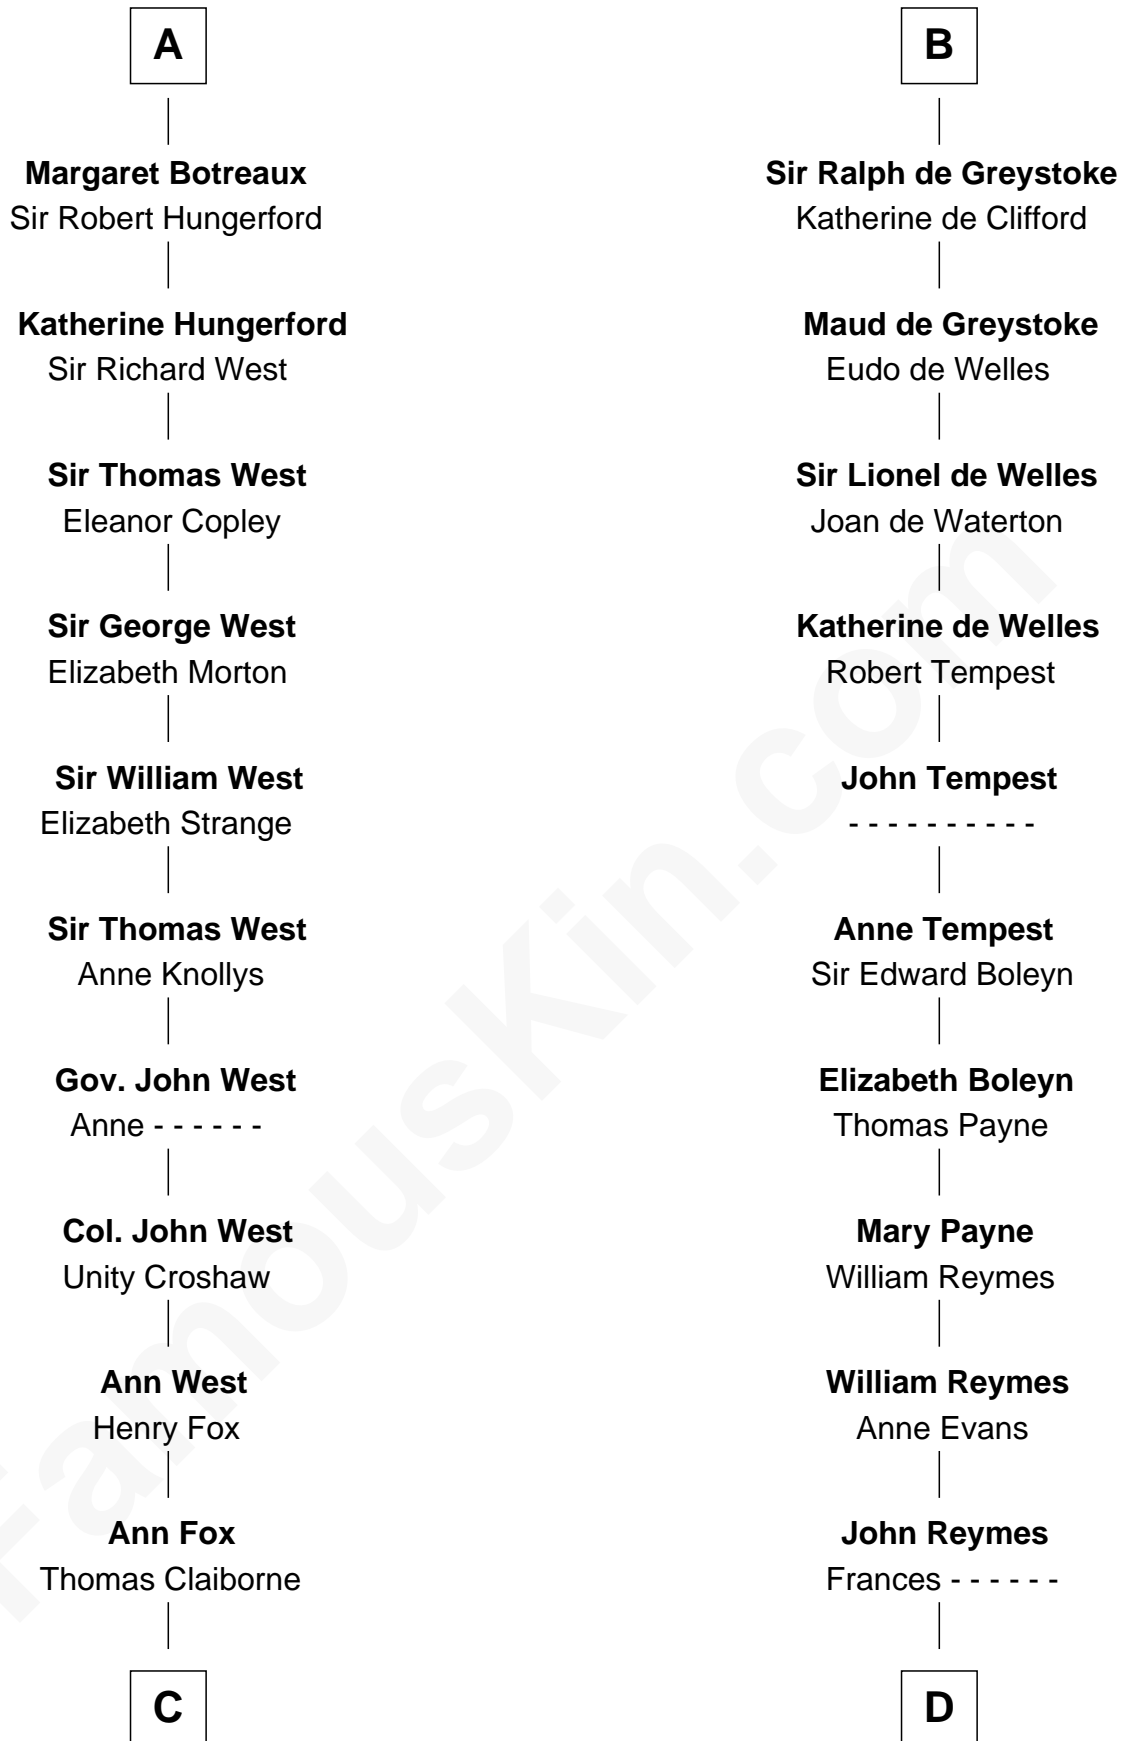

**FamousKin.com**  
**Relationship Chart of**  
**William C. C. Claiborne**  
*1st Governor of Louisiana*

19th cousin 2 times removed of

**William Floyd**  
*Signer of the Declaration of Independence*

**Alfonso IX, King of Leon**  
 Berengaria of Castile

**C**

**Nathaniel Claiborne**

Jane Cole

**William Claiborne**

Mary Leigh

**William C. C. Claiborne**

*1st Governor of Louisiana*

**D**

**Abigail Reymes**

Rev. Nathaniel Brewster

*Probable*

**Sarah Brewster**

Jonathan Smith

**Jonathan Smith**

Elizabeth Platt

**Tabitha Smith**