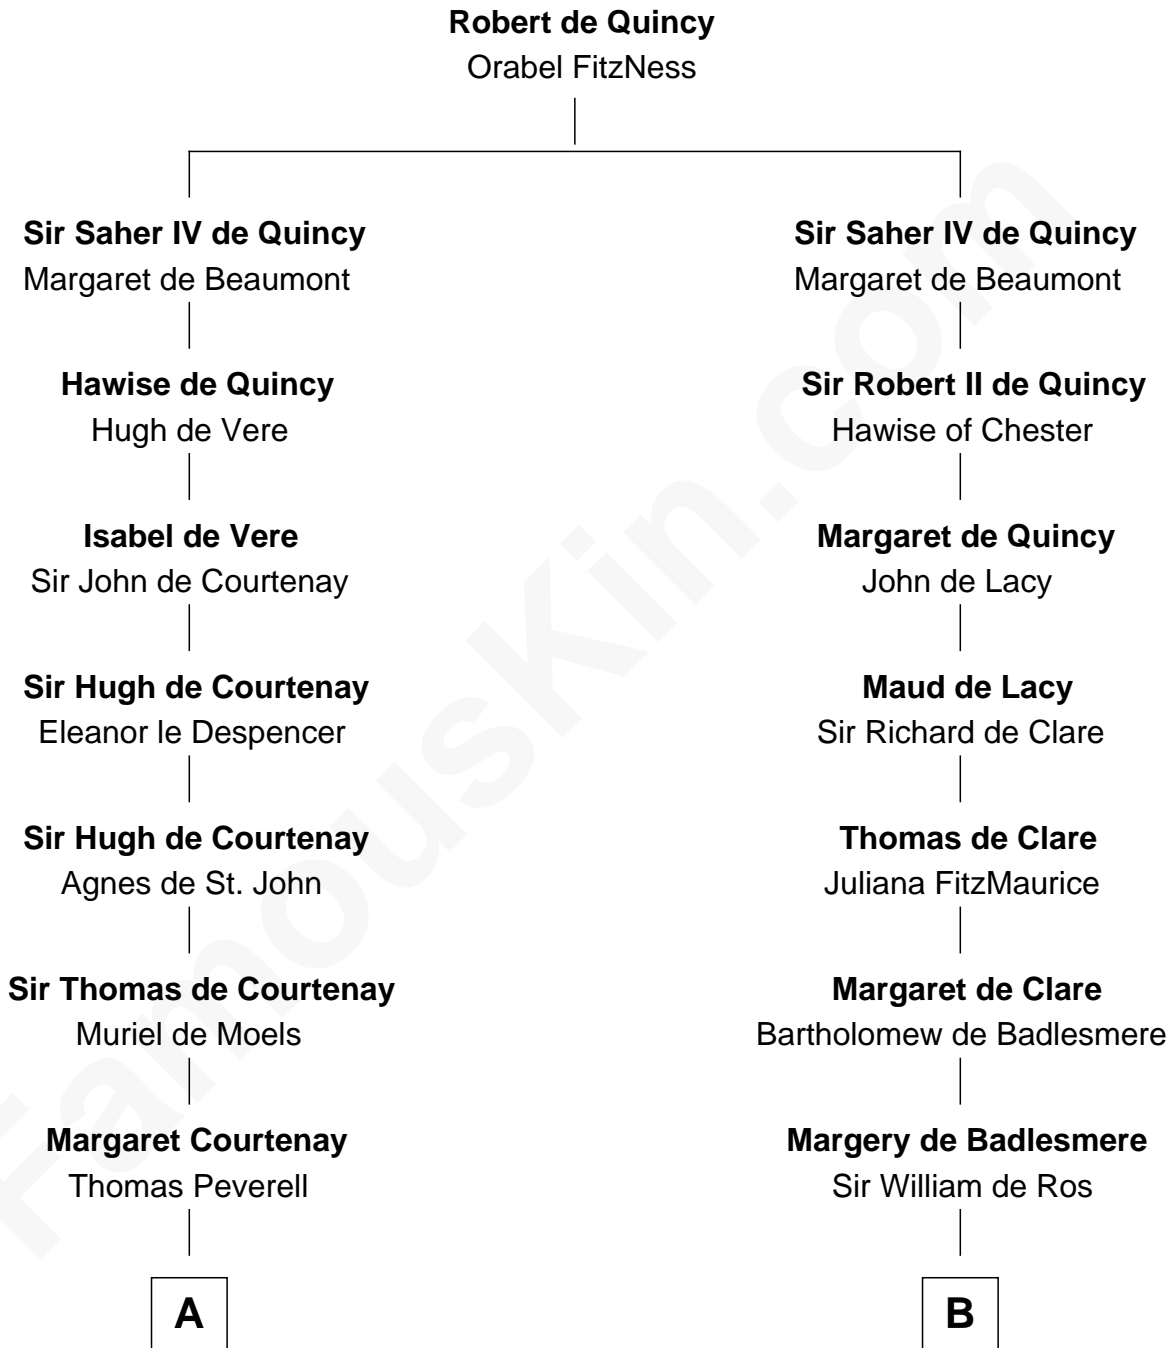

**FamousKin.com**  
**Relationship Chart of**  
**William C. C. Claiborne**  
*1st Governor of Louisiana*

**20th cousin 1 time removed of**  
**William Floyd**  
*Signer of the Declaration of Independence*

**C**

**Ann Fox**

Thomas Claiborne

**Nathaniel Claiborne**

Jane Cole

**William Claiborne**

Mary Leigh

**William C. C. Claiborne**