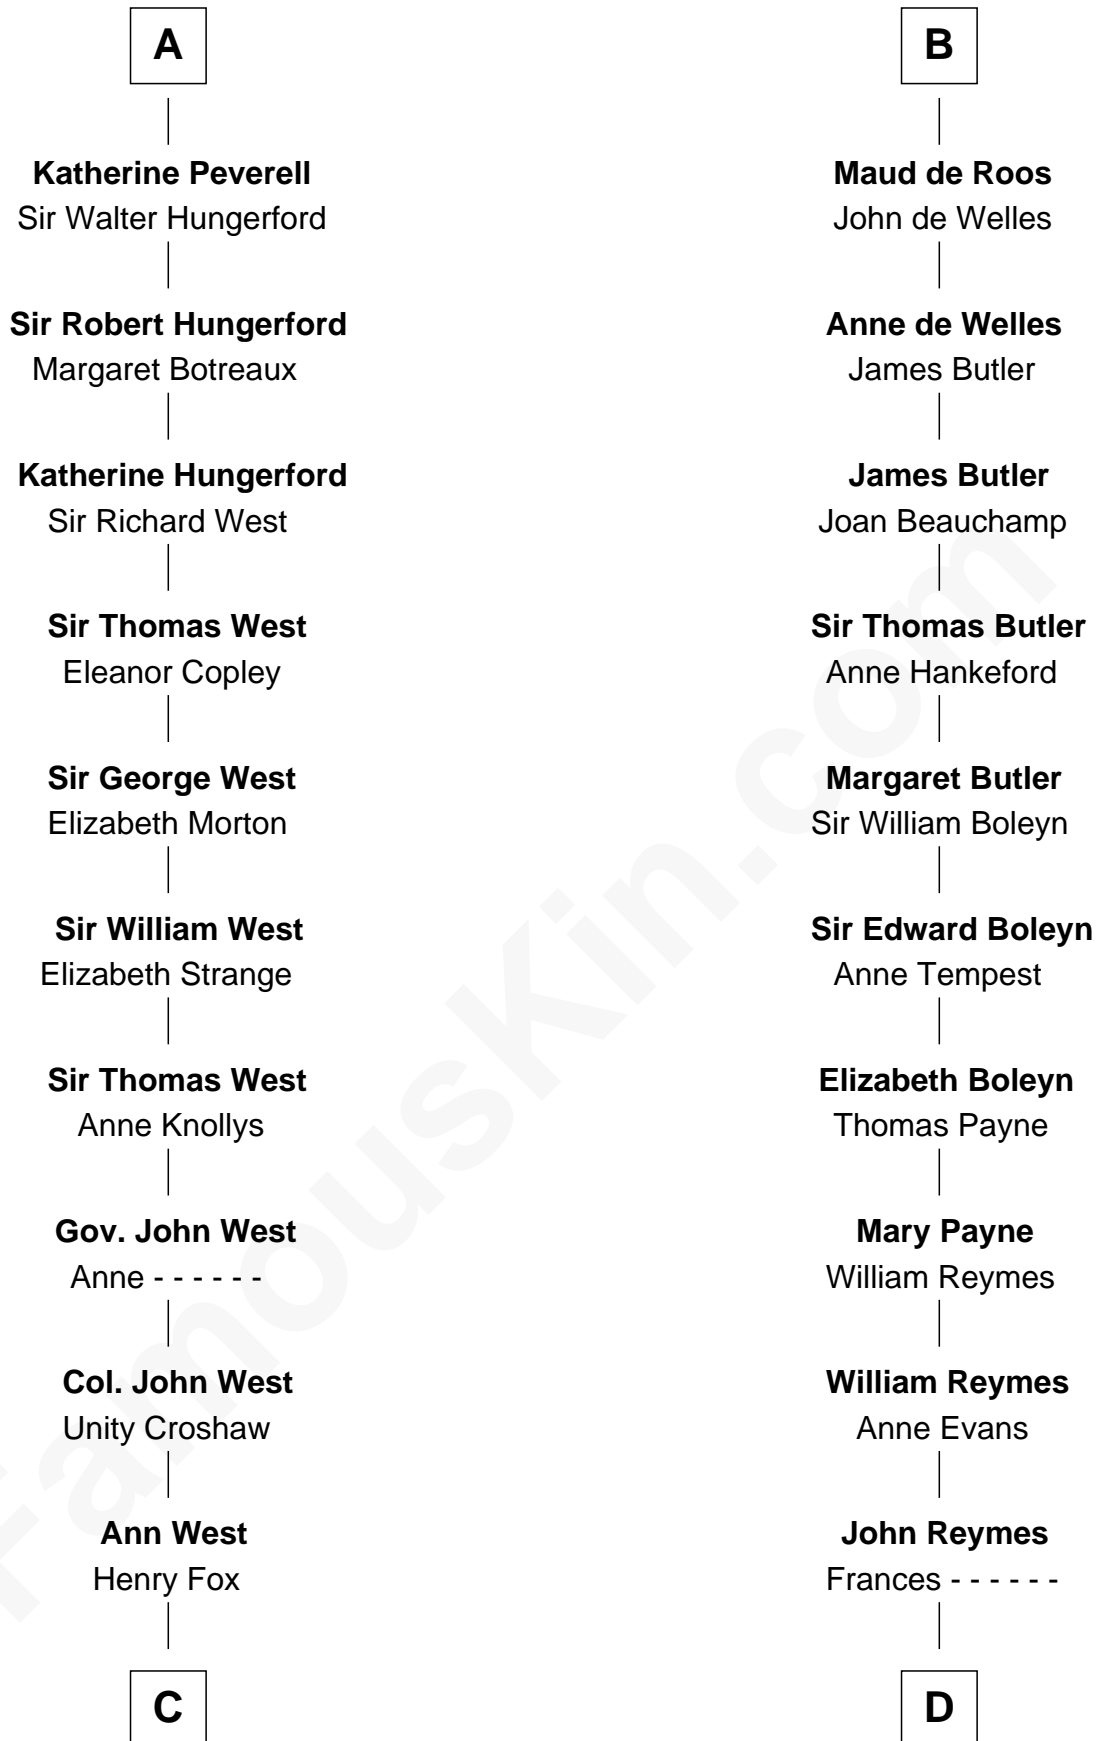

**FamousKin.com**  
**Relationship Chart of**  
**William C. C. Claiborne**  
*1st Governor of Louisiana*

**20th cousin 1 time removed of**  
**William Floyd**  
*Signer of the Declaration of Independence*

**C**

**Ann Fox**

Thomas Claiborne

**Nathaniel Claiborne**

Jane Cole

**William Claiborne**

Mary Leigh

**William C. C. Claiborne**

*1st Governor of Louisiana*

**D**

**Abigail Reymes**

Rev. Nathaniel Brewster

*Probable*

**Sarah Brewster**

Jonathan Smith

**Jonathan Smith**