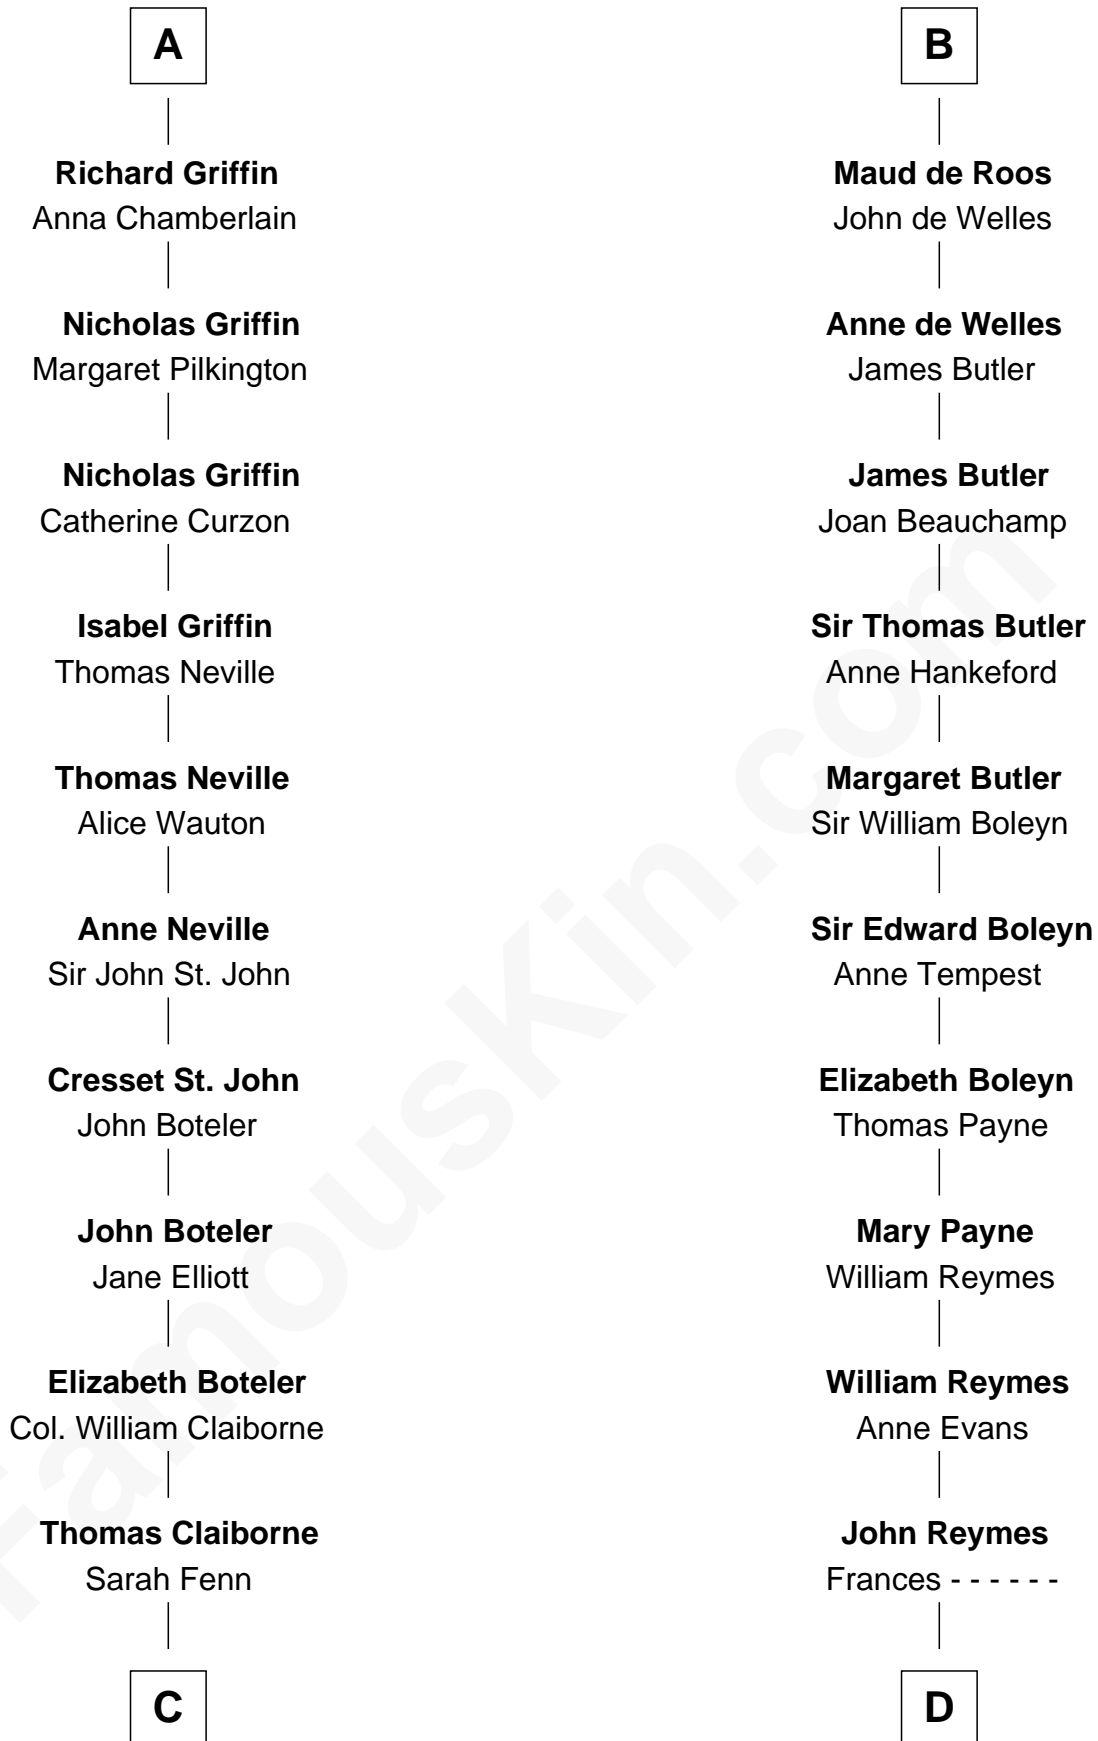

# FamousKin.com Relationship Chart of

**William C. C. Claiborne**

*1st Governor of Louisiana*

20th cousin 1 time removed of

**William Floyd**

*Signer of the Declaration of Independence*

**David I, King of Scotland**

Maud of Northumberland

**C**

**Thomas Claiborne**

Ann Fox

**Nathaniel Claiborne**

Jane Cole

**William Claiborne**

Mary Leigh