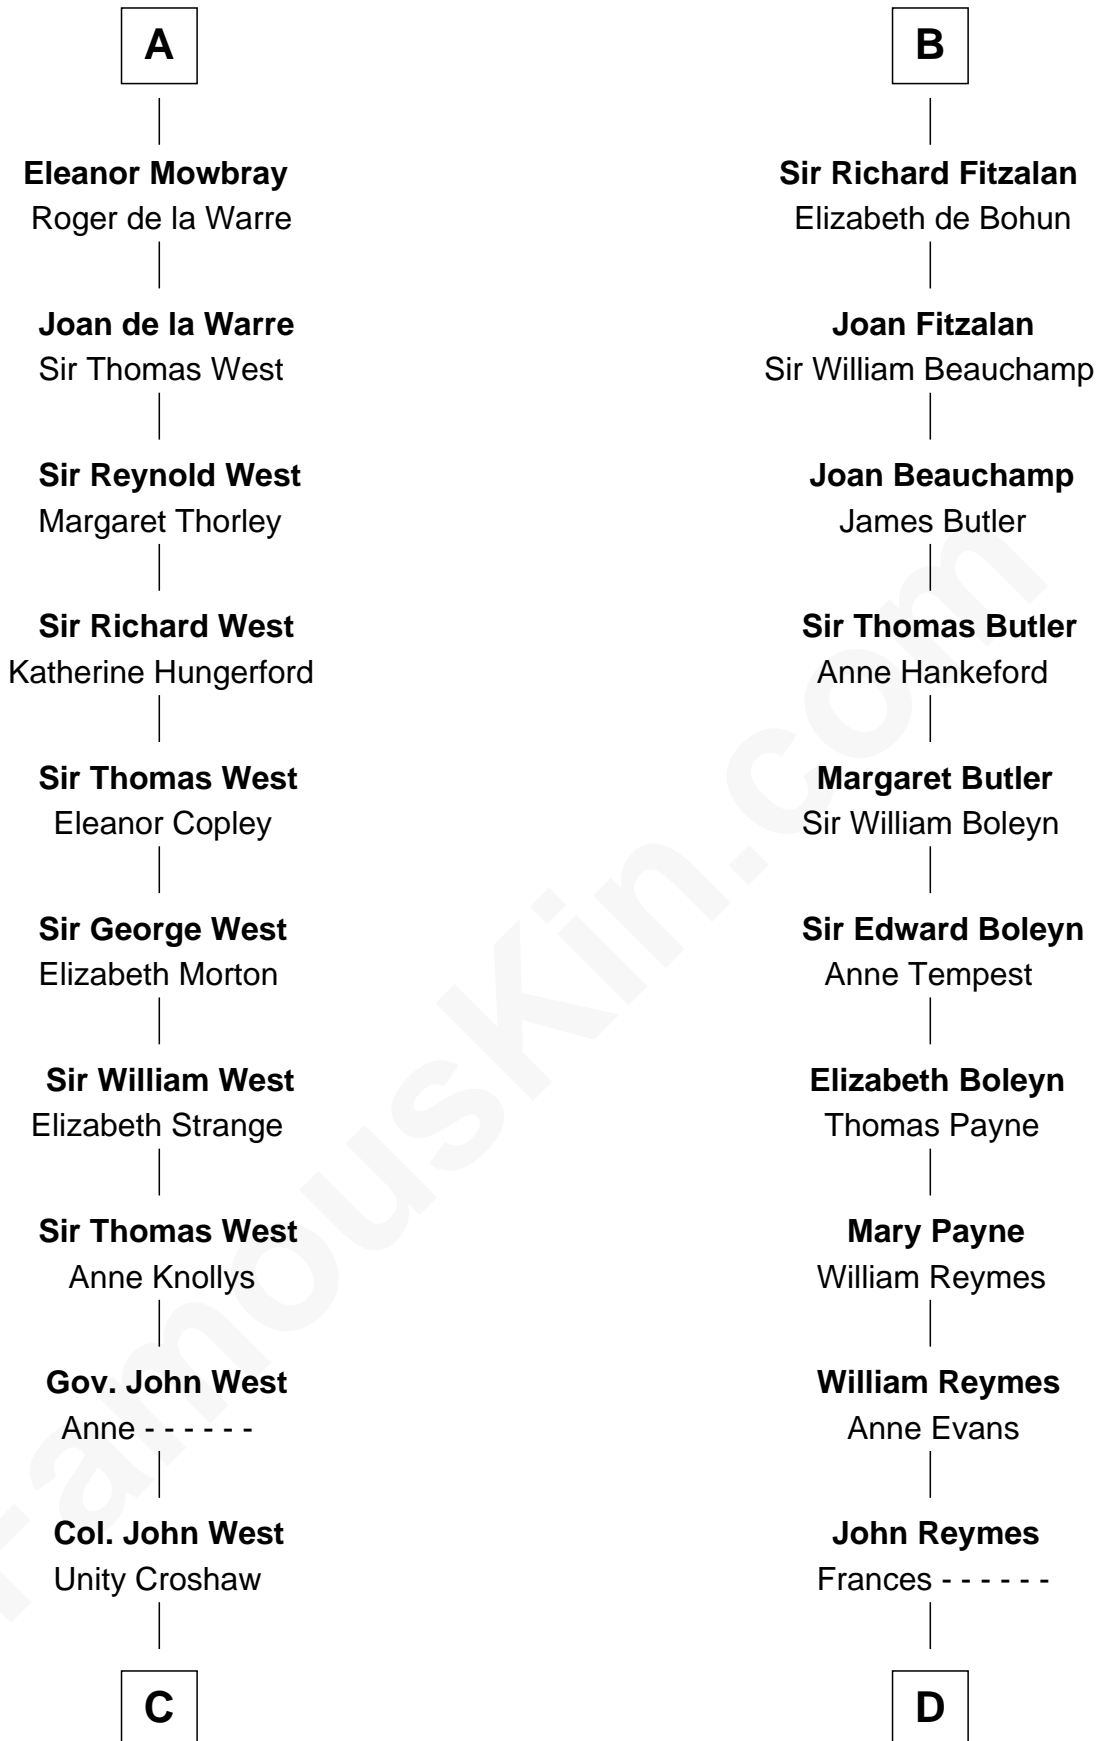

FamousKin.com Relationship Chart of

William C. C. Claiborne

1st Governor of Louisiana

21st cousin of

William Floyd

Signer of the Declaration of Independence

C

Ann West
Henry Fox

Ann Fox
Thomas Claiborne

Nathaniel Claiborne
Jane Cole

William Claiborne
Mary Leigh

William C. C. Claiborne
1st Governor of Louisiana

D

Abigail Reymes
Rev. Nathaniel Brewster

Probable

Sarah Brewster
Jonathan Smith