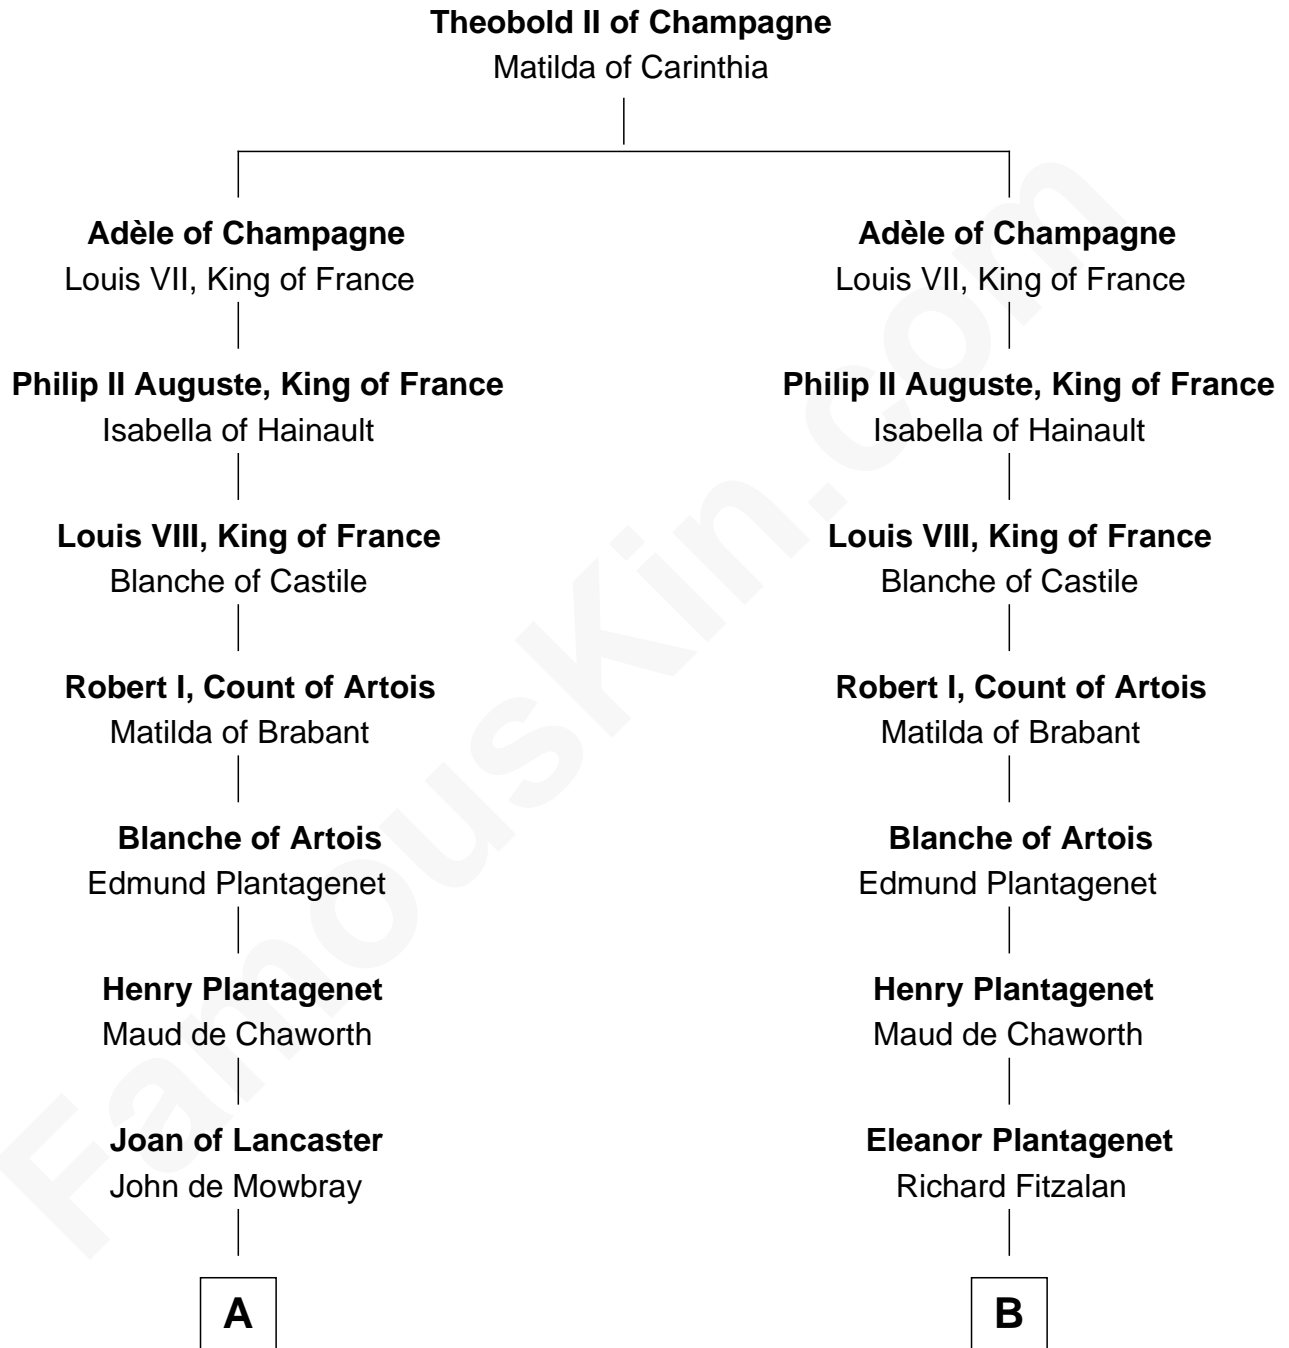

FamousKin.com Relationship Chart of

William C. C. Claiborne

1st Governor of Louisiana

21st cousin of

William Floyd

Signer of the Declaration of Independence

C

Ann West
Henry Fox

Ann Fox
Thomas Claiborne

Nathaniel Claiborne
Jane Cole

William Claiborne
Mary Leigh

William C. C. Claiborne
1st Governor of Louisiana

D

Abigail Reymes
Rev. Nathaniel Brewster

Probable

Sarah Brewster
Jonathan Smith