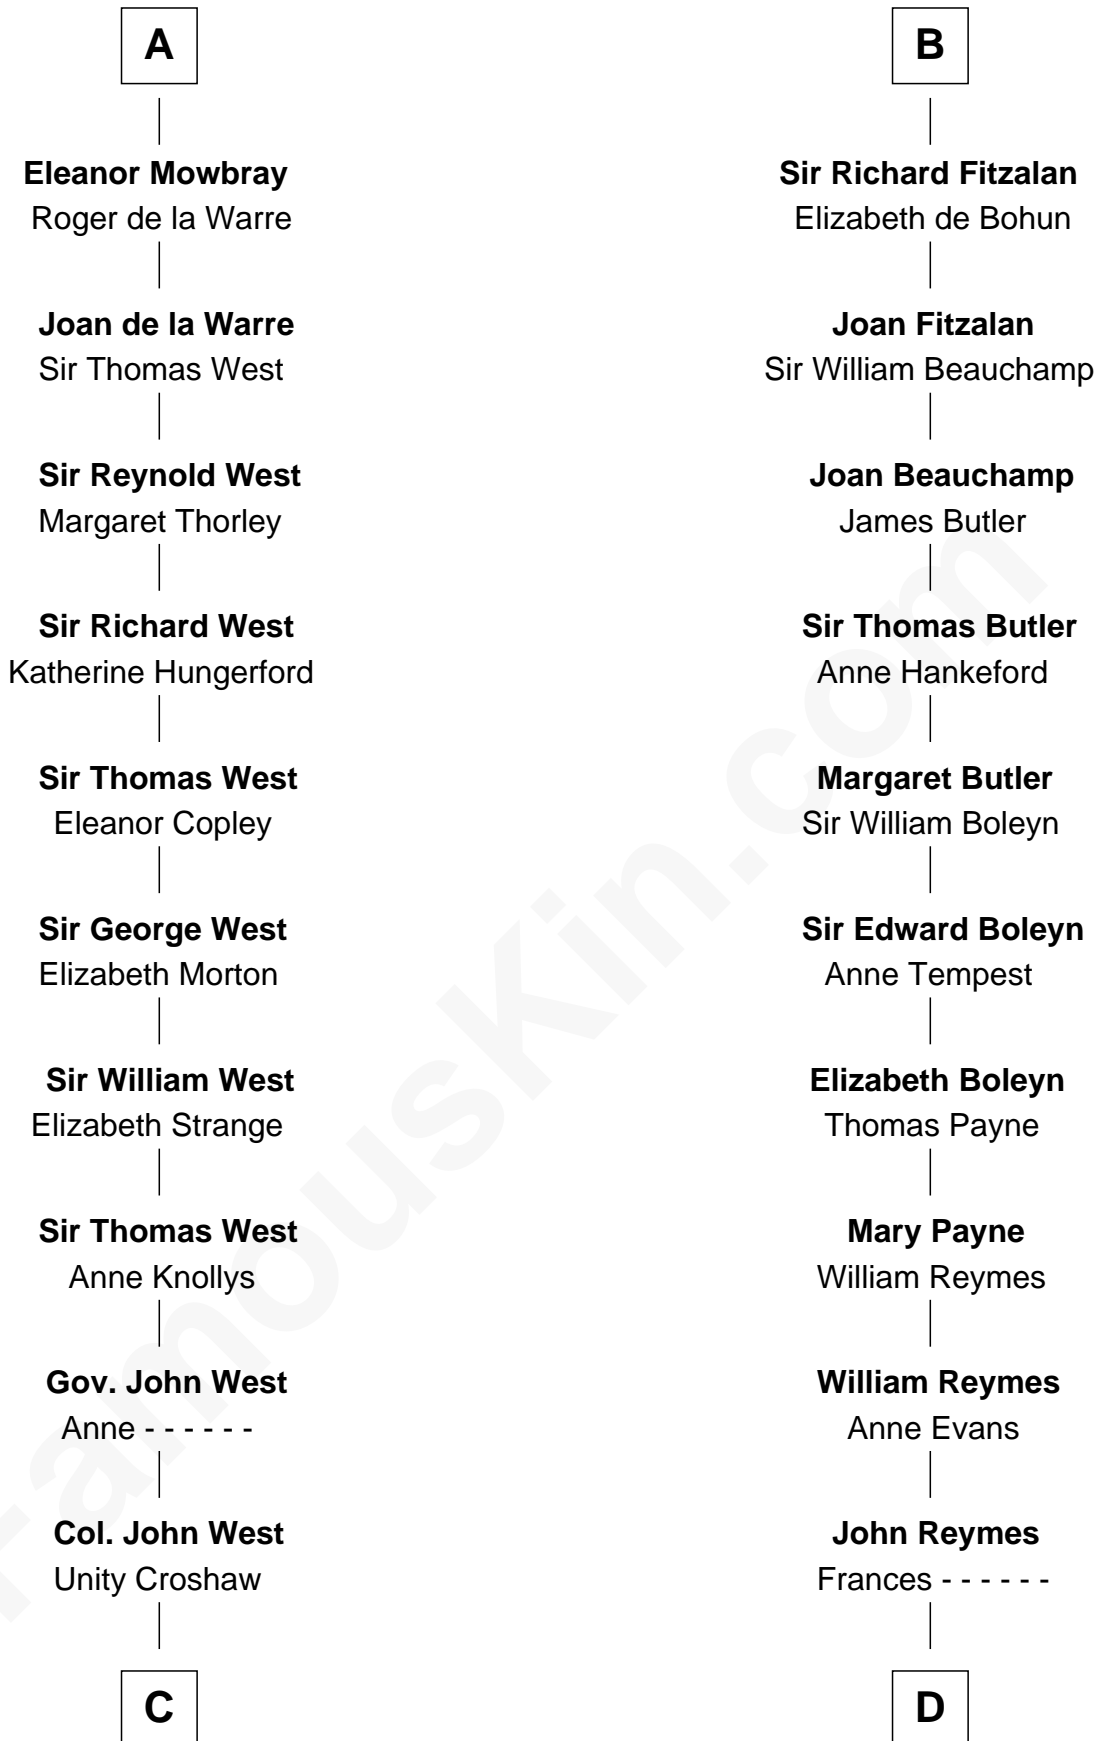

# FamousKin.com Relationship Chart of

**William C. C. Claiborne**

*1st Governor of Louisiana*

21st cousin of

**William Floyd**

*Signer of the Declaration of Independence*

**C**

**Ann West**  
Henry Fox

**Ann Fox**  
Thomas Claiborne

**Nathaniel Claiborne**  
Jane Cole

**William Claiborne**  
Mary Leigh

**William C. C. Claiborne**  
*1st Governor of Louisiana*

**D**

**Abigail Reymes**  
Rev. Nathaniel Brewster

*Probable*

**Sarah Brewster**  
Jonathan Smith

**Jonathan Smith**  
Elizabeth Platt

**Tabitha Smith**  
Nicholl Floyd

**William Floyd**  
*Signer of Declaration of Independence*

FamousKin.com