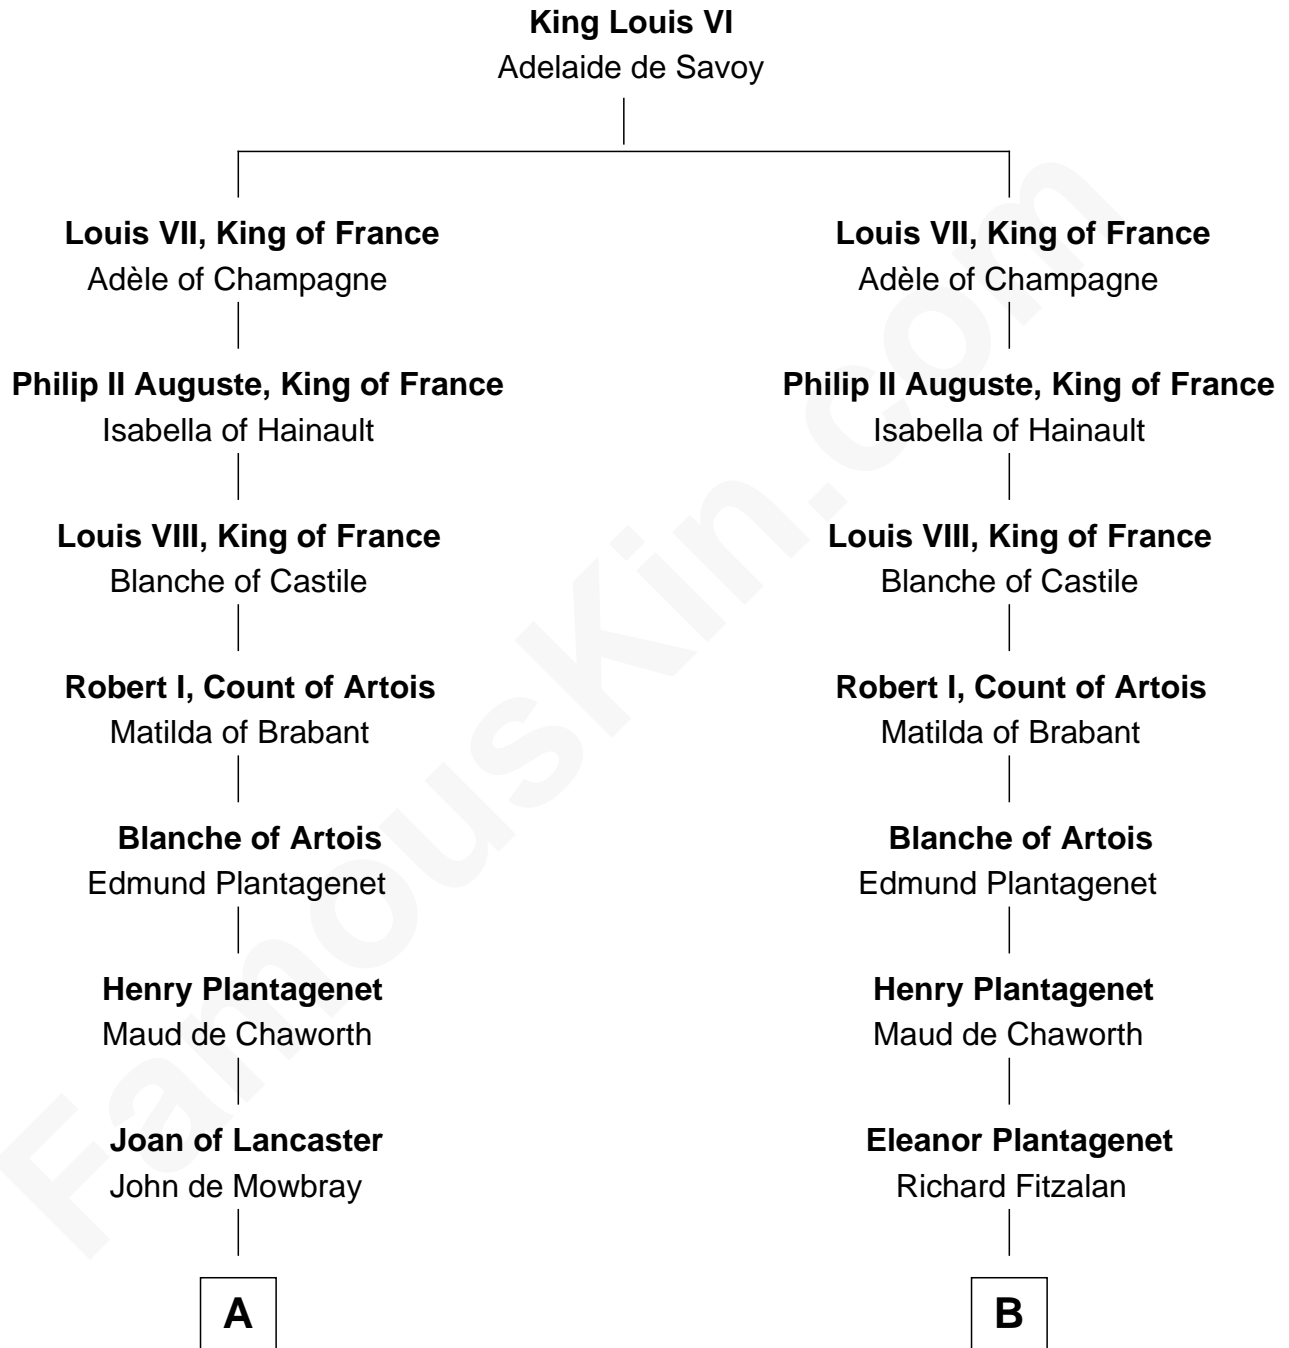

# FamousKin.com Relationship Chart of

**William C. C. Claiborne**

*1st Governor of Louisiana*

21st cousin of

**William Floyd**

*Signer of the Declaration of Independence*

**C**

**Ann West**  
Henry Fox

**Ann Fox**  
Thomas Claiborne

**Nathaniel Claiborne**  
Jane Cole

**William Claiborne**  
Mary Leigh

**William C. C. Claiborne**  
*1st Governor of Louisiana*

**D**

**Abigail Reymes**  
Rev. Nathaniel Brewster

*Probable*

**Sarah Brewster**  
Jonathan Smith

**Jonathan Smith**  
Elizabeth Platt

**Tabitha Smith**  
Nicholl Floyd

**William Floyd**  
*Signer of Declaration of Independence*

FamousKin.com