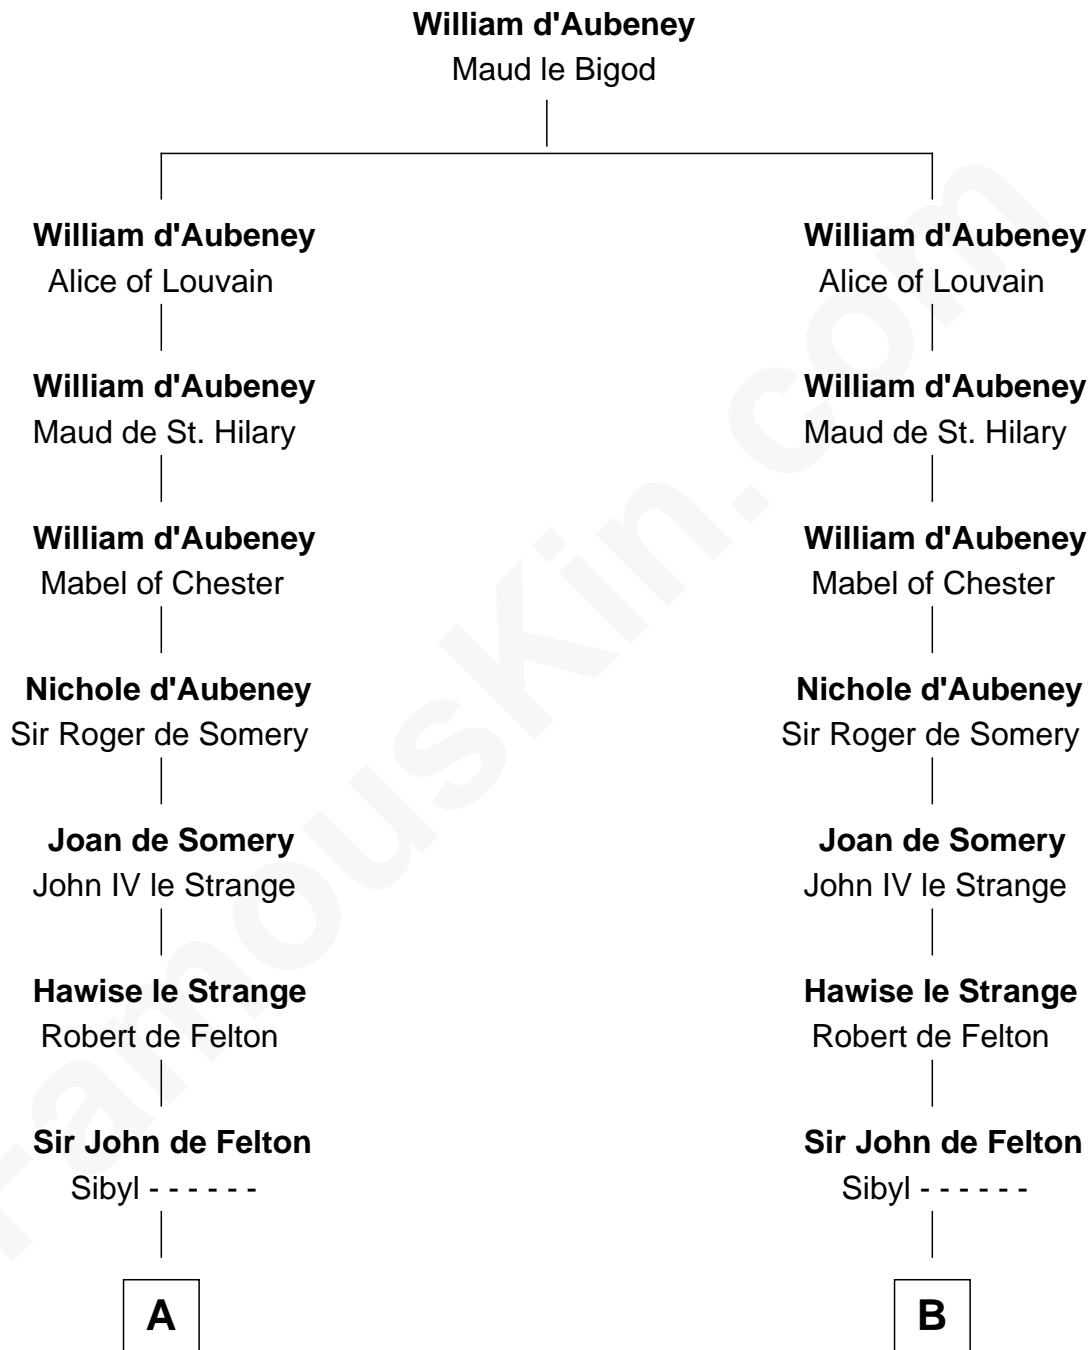

# FamousKin.com Relationship Chart of

**William C. C. Claiborne**

*1st Governor of Louisiana*

21st cousin of

**William Floyd**

*Signer of the Declaration of Independence*

**C**

**Ann West**  
Henry Fox

**Ann Fox**  
Thomas Claiborne

**Nathaniel Claiborne**  
Jane Cole

**William Claiborne**  
Mary Leigh

**William C. C. Claiborne**  
*1st Governor of Louisiana*

**D**

**Abigail Reymes**  
Rev. Nathaniel Brewster

*Probable*

**Sarah Brewster**  
Jonathan Smith

**Jonathan Smith**  
Elizabeth Platt

**Tabitha Smith**  
Nicholl Floyd

**William Floyd**  
*Signer of Declaration of Independence*

FamousKin.com