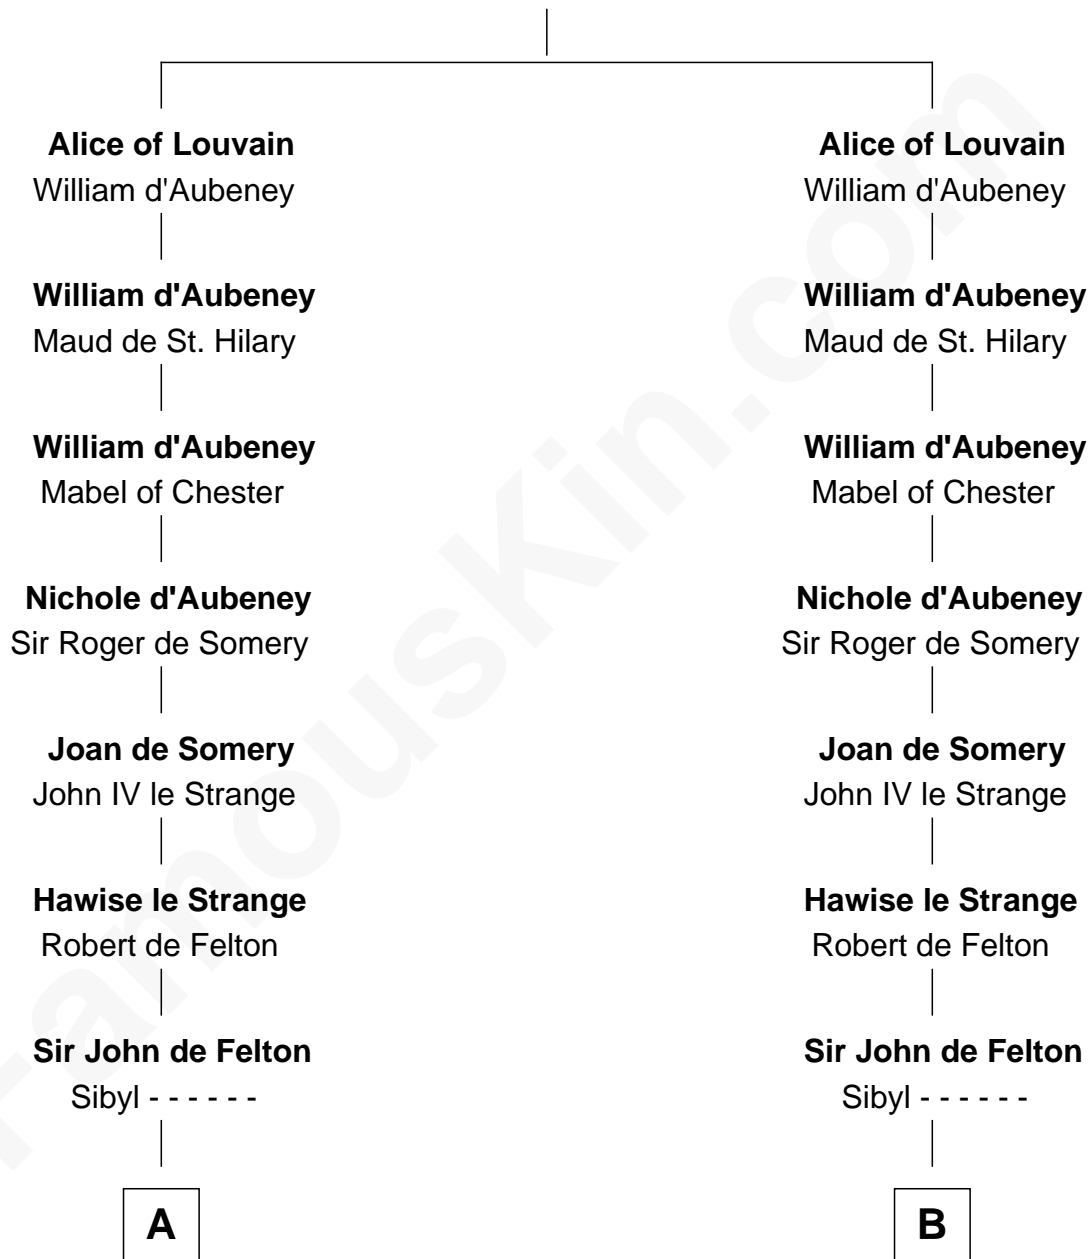

# FamousKin.com Relationship Chart of

**William C. C. Claiborne**

*1st Governor of Louisiana*

21st cousin of

**William Floyd**

*Signer of the Declaration of Independence*

## Gottfried I, Count of Louvain

Ide de Chiny

**C**

**Ann West**  
Henry Fox

**Ann Fox**  
Thomas Claiborne

**Nathaniel Claiborne**  
Jane Cole

**William Claiborne**  
Mary Leigh

**William C. C. Claiborne**  
*1st Governor of Louisiana*