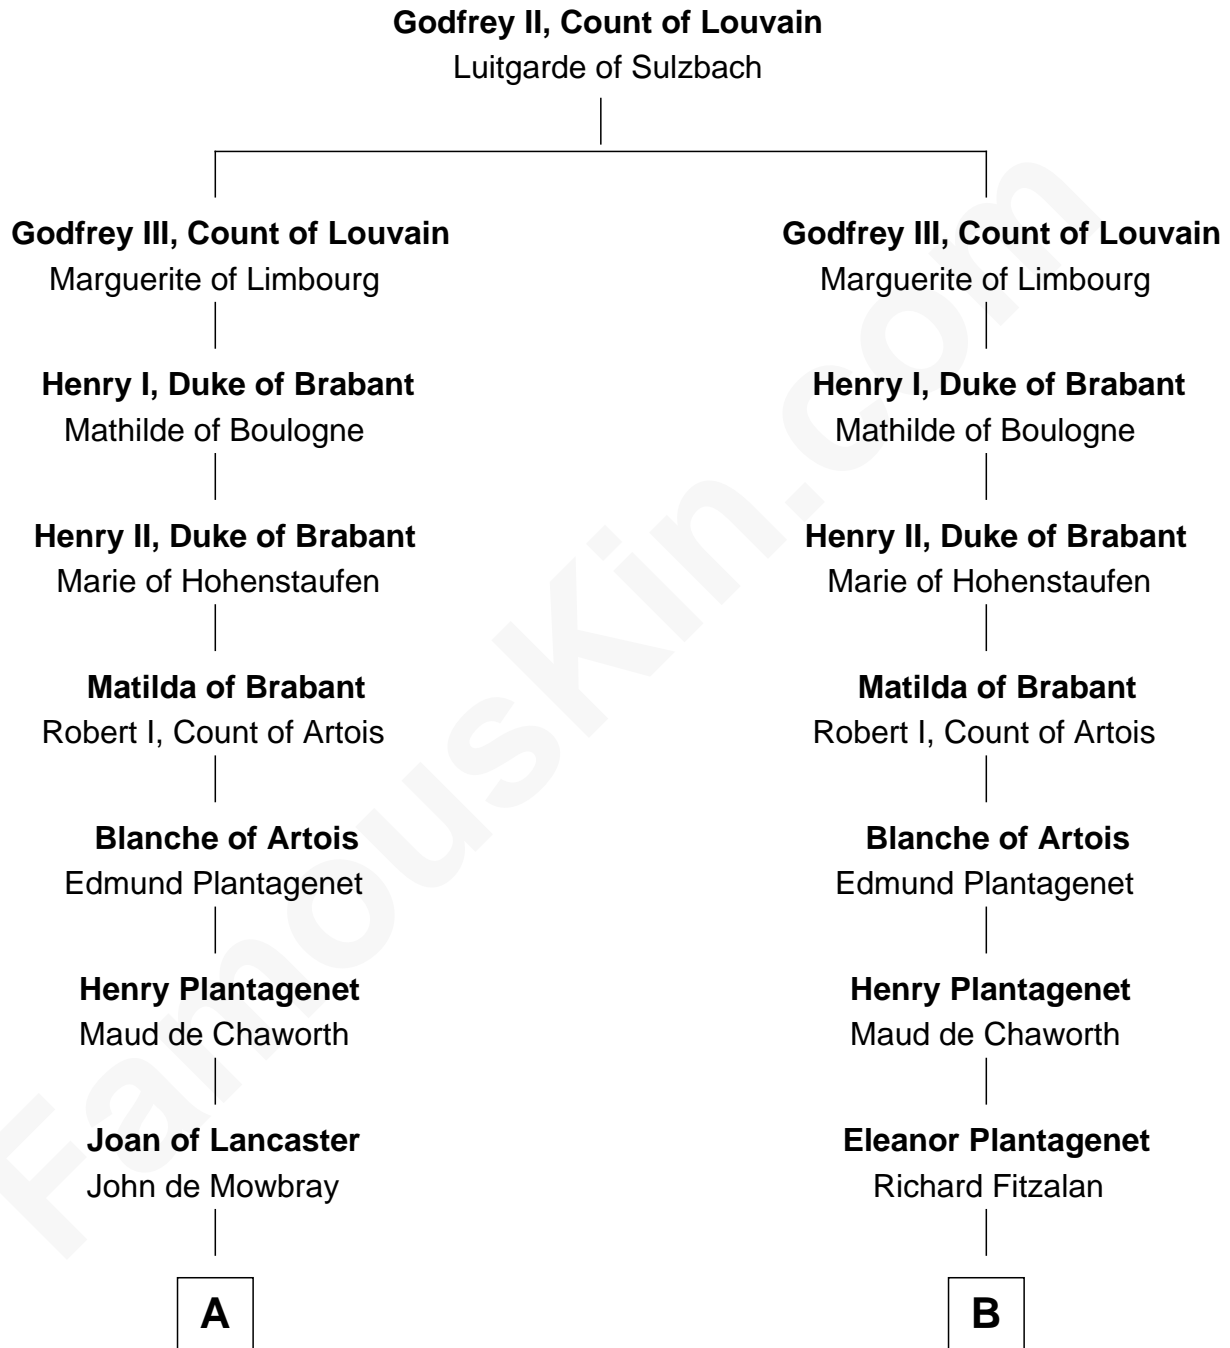

FamousKin.com Relationship Chart of

William C. C. Claiborne

1st Governor of Louisiana

21st cousin of

William Floyd

Signer of the Declaration of Independence

C

Ann West
Henry Fox

Ann Fox
Thomas Claiborne

Nathaniel Claiborne
Jane Cole

William Claiborne
Mary Leigh

William C. C. Claiborne
1st Governor of Louisiana

D

Abigail Reymes
Rev. Nathaniel Brewster

Probable

Sarah Brewster
Jonathan Smith

Jonathan Smith
Elizabeth Platt

Tabitha Smith
Nicholl Floyd

William Floyd
Signer of Declaration of Independence

FamousKin.com