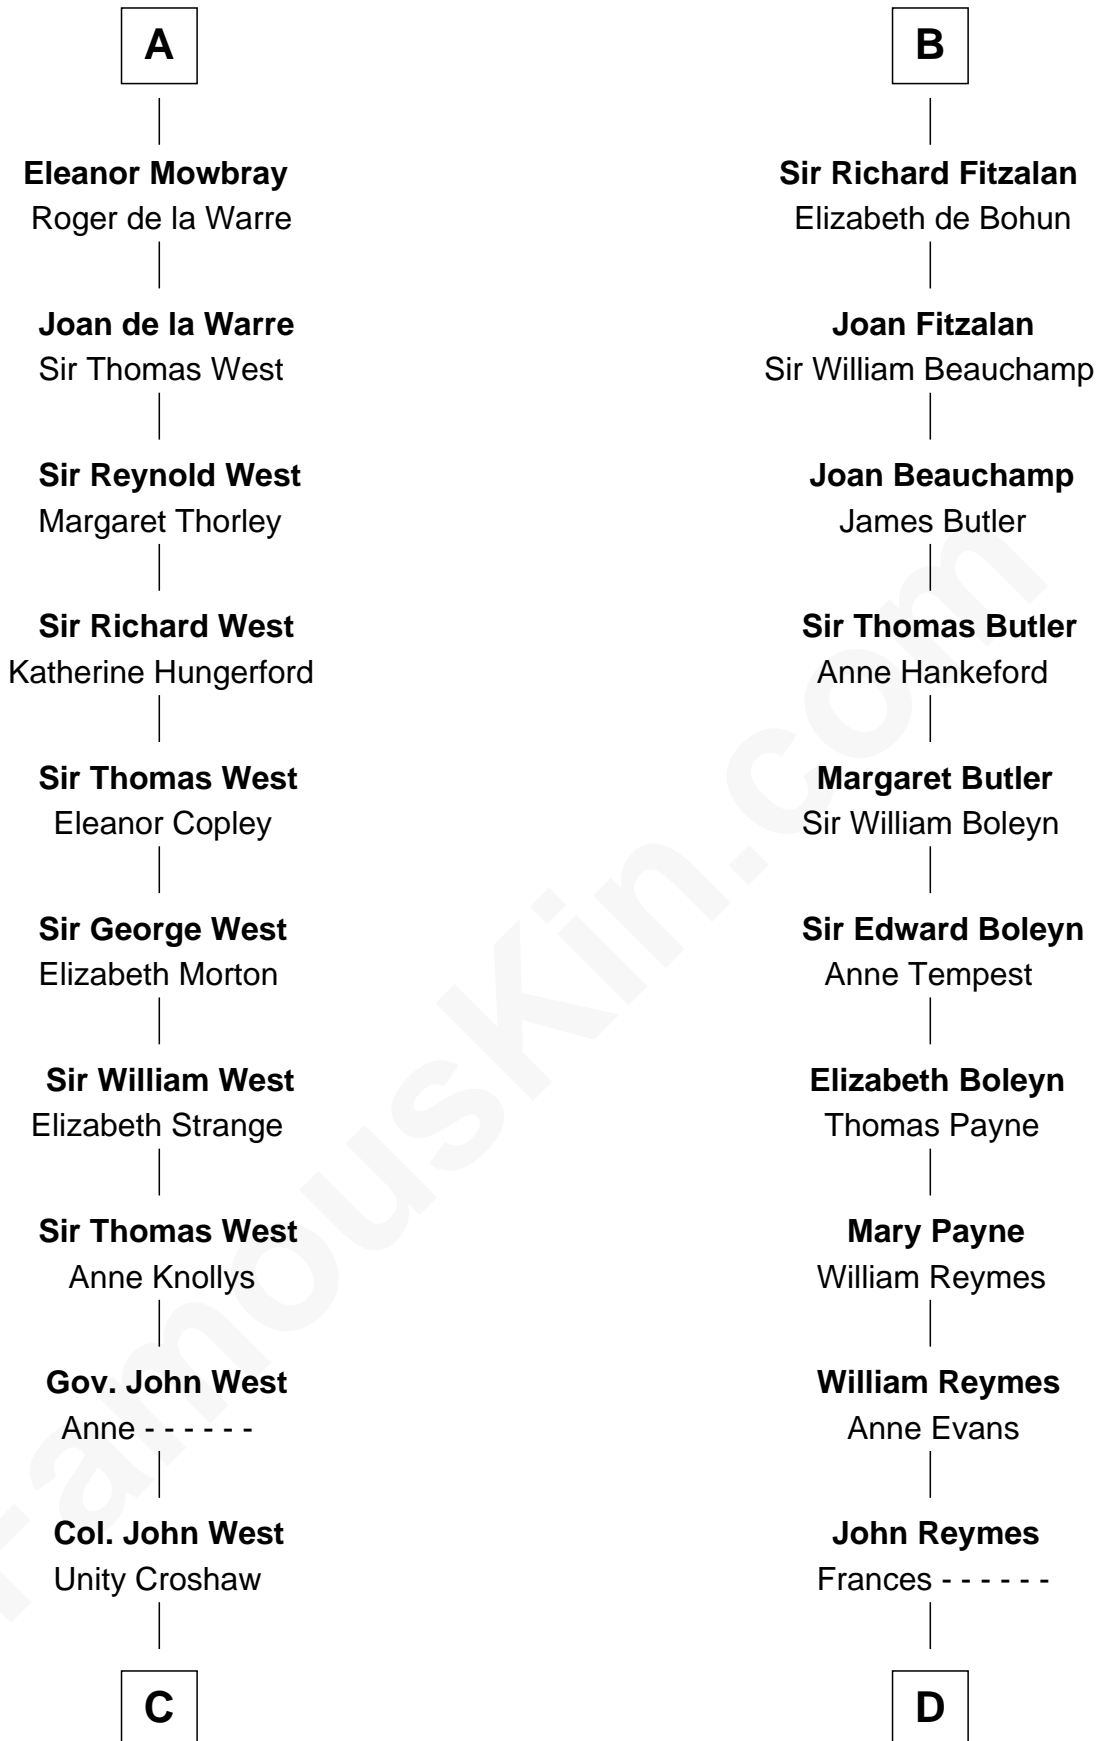

FamousKin.com Relationship Chart of

William C. C. Claiborne

1st Governor of Louisiana

21st cousin of

William Floyd

Signer of the Declaration of Independence

Henry II, Duke of Limbourg

Marguerite of Limbourg
Godfrey III, Count of Louvain

Henry I, Duke of Brabant
Mathilde of Boulogne

Henry II, Duke of Brabant
Marie of Hohenstaufen

Matilda of Brabant
Robert I, Count of Artois

Blanche of Artois
Edmund Plantagenet

Henry Plantagenet
Maud de Chaworth

Joan of Lancaster
John de Mowbray

A

Marguerite of Limbourg
Godfrey III, Count of Louvain

Henry I, Duke of Brabant
Mathilde of Boulogne

Henry II, Duke of Brabant
Marie of Hohenstaufen

Matilda of Brabant
Robert I, Count of Artois

Blanche of Artois
Edmund Plantagenet

Henry Plantagenet
Maud de Chaworth

Eleanor Plantagenet
Richard Fitzalan

B

C

Ann West
Henry Fox

Ann Fox
Thomas Claiborne

Nathaniel Claiborne
Jane Cole