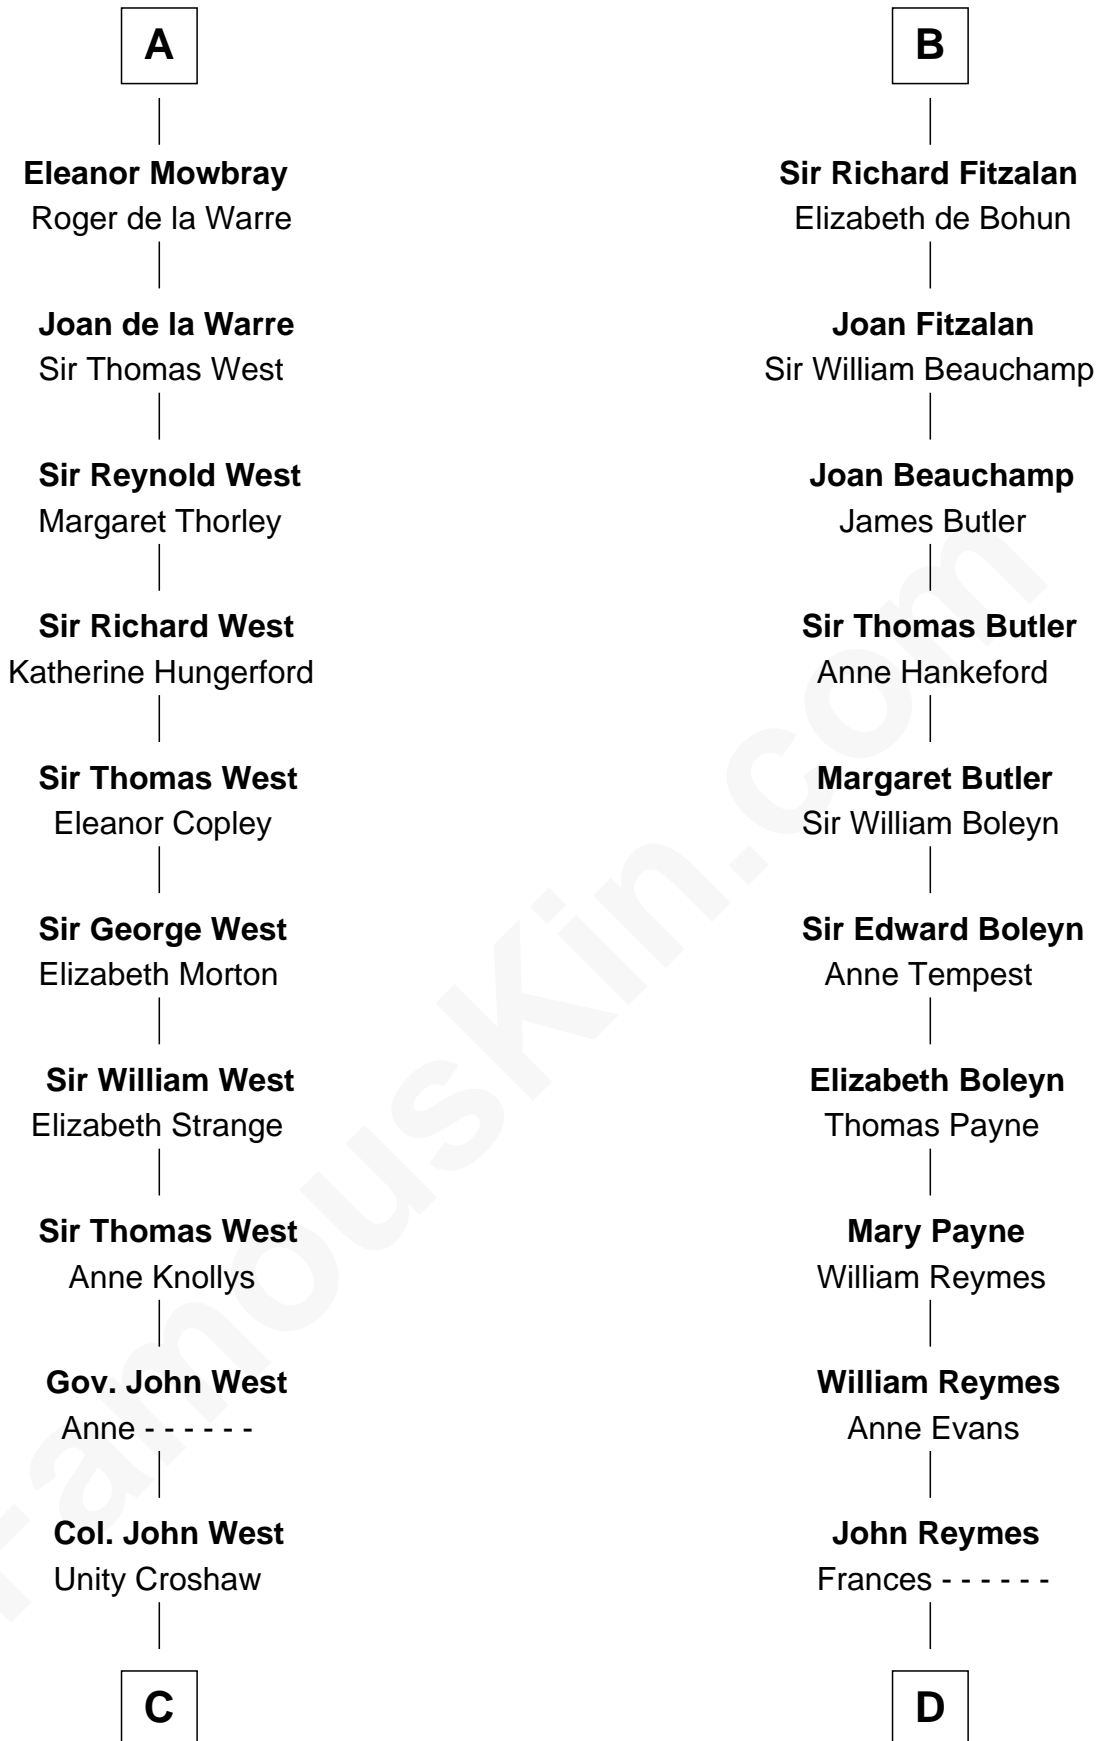

# FamousKin.com Relationship Chart of

**William C. C. Claiborne**

*1st Governor of Louisiana*

21st cousin of

**William Floyd**

*Signer of the Declaration of Independence*

**Stephen, King of England**

Matilda of Boulogne

**Blanche of Artois**  
Edmund Plantagenet

**Henry Plantagenet**  
Maud de Chaworth

**Joan of Lancaster**  
John de Mowbray

**A**

**Marie of Boulogne**  
Matthew, Count of Boulogne

**Mathilde of Boulogne**  
Henry I, Duke of Brabant

**Henry II, Duke of Brabant**  
Marie of Hohenstaufen

**Matilda of Brabant**  
Robert I, Count of Artois

**Blanche of Artois**  
Edmund Plantagenet

**Henry Plantagenet**  
Maud de Chaworth

**Eleanor Plantagenet**  
Richard Fitzalan

**B**

**C**

**Ann West**  
Henry Fox

**Ann Fox**  
Thomas Claiborne

**Nathaniel Claiborne**  
Jane Cole

**William Claiborne**  
Mary Leigh

**William C. C. Claiborne**  
*1st Governor of Louisiana*

**D**