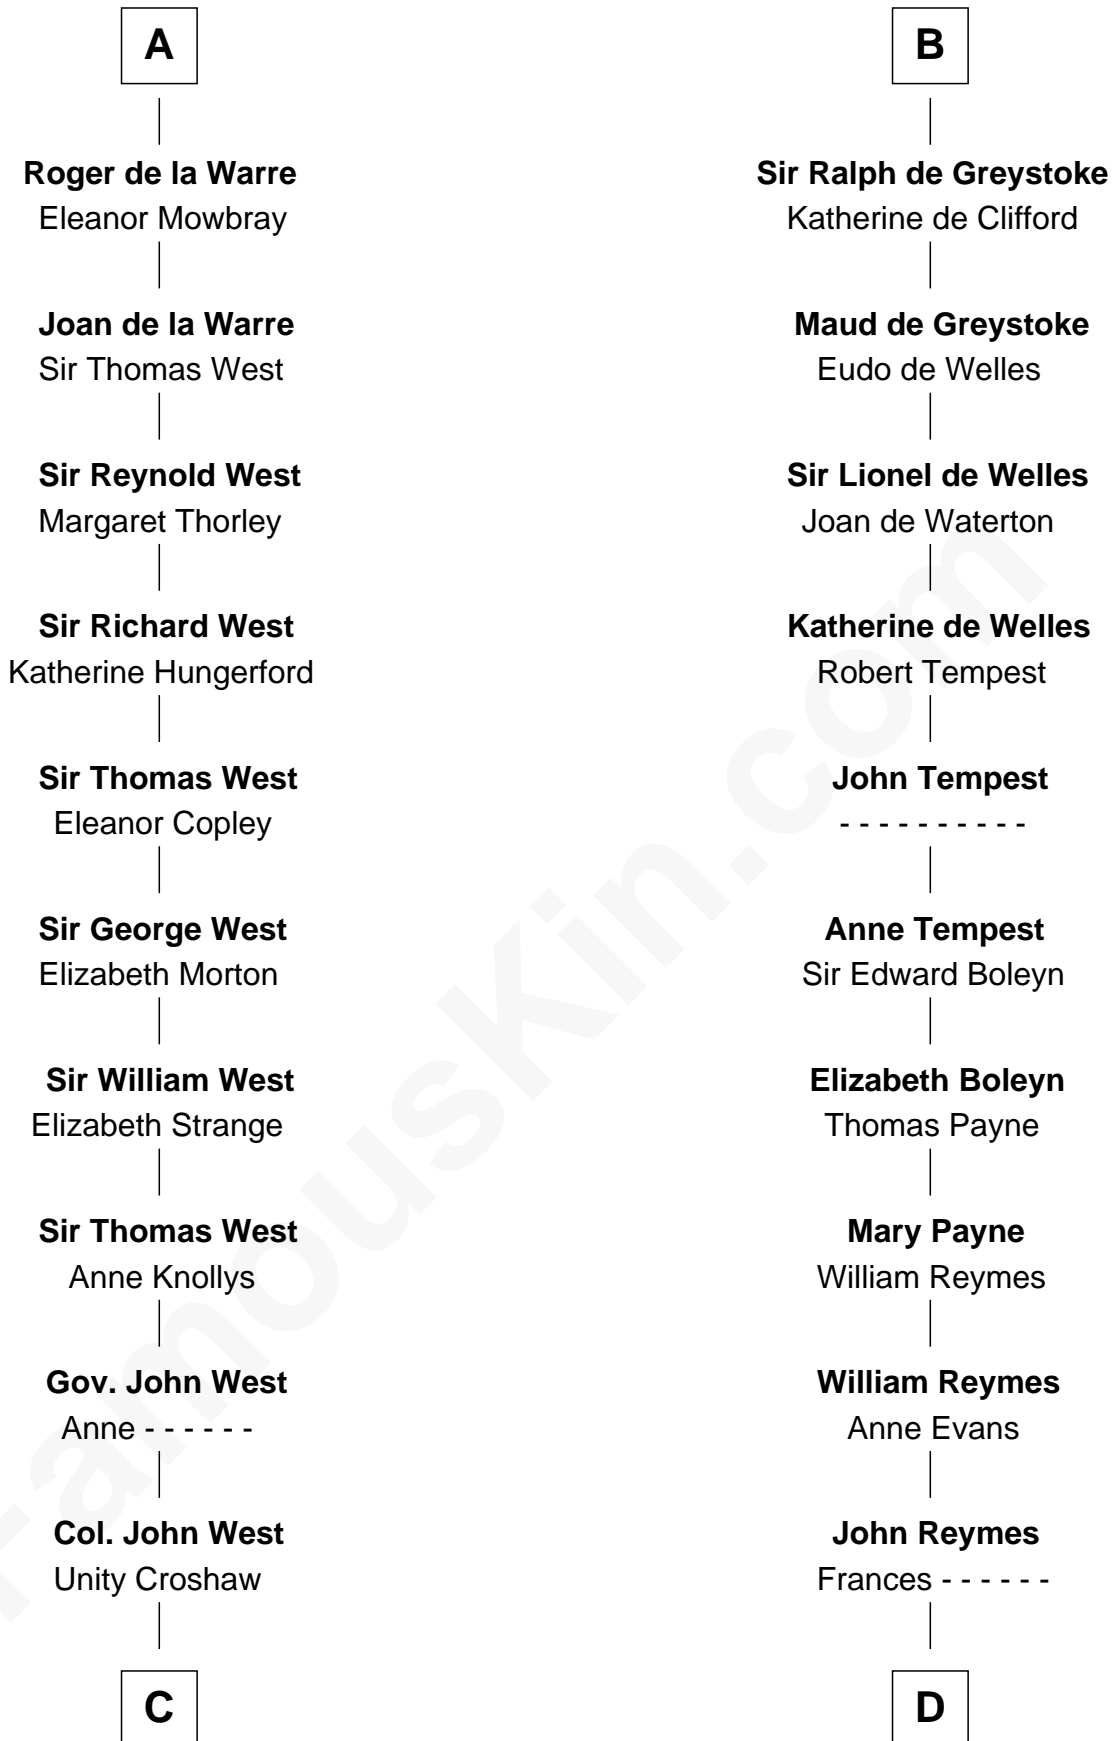

FamousKin.com Relationship Chart of

William C. C. Claiborne

1st Governor of Louisiana

21st cousin of

William Floyd

Signer of the Declaration of Independence

Robert III de Vitre

C

Ann West
Henry Fox

Ann Fox
Thomas Claiborne

Nathaniel Claiborne
Jane Cole

William Claiborne
Mary Leigh

William C. C. Claiborne
1st Governor of Louisiana

D

Abigail Reymes
Rev. Nathaniel Brewster

Probable

Sarah Brewster
Jonathan Smith

Jonathan Smith
Elizabeth Platt

Tabitha Smith
Nicholl Floyd

William Floyd
Signer of Declaration of Independence