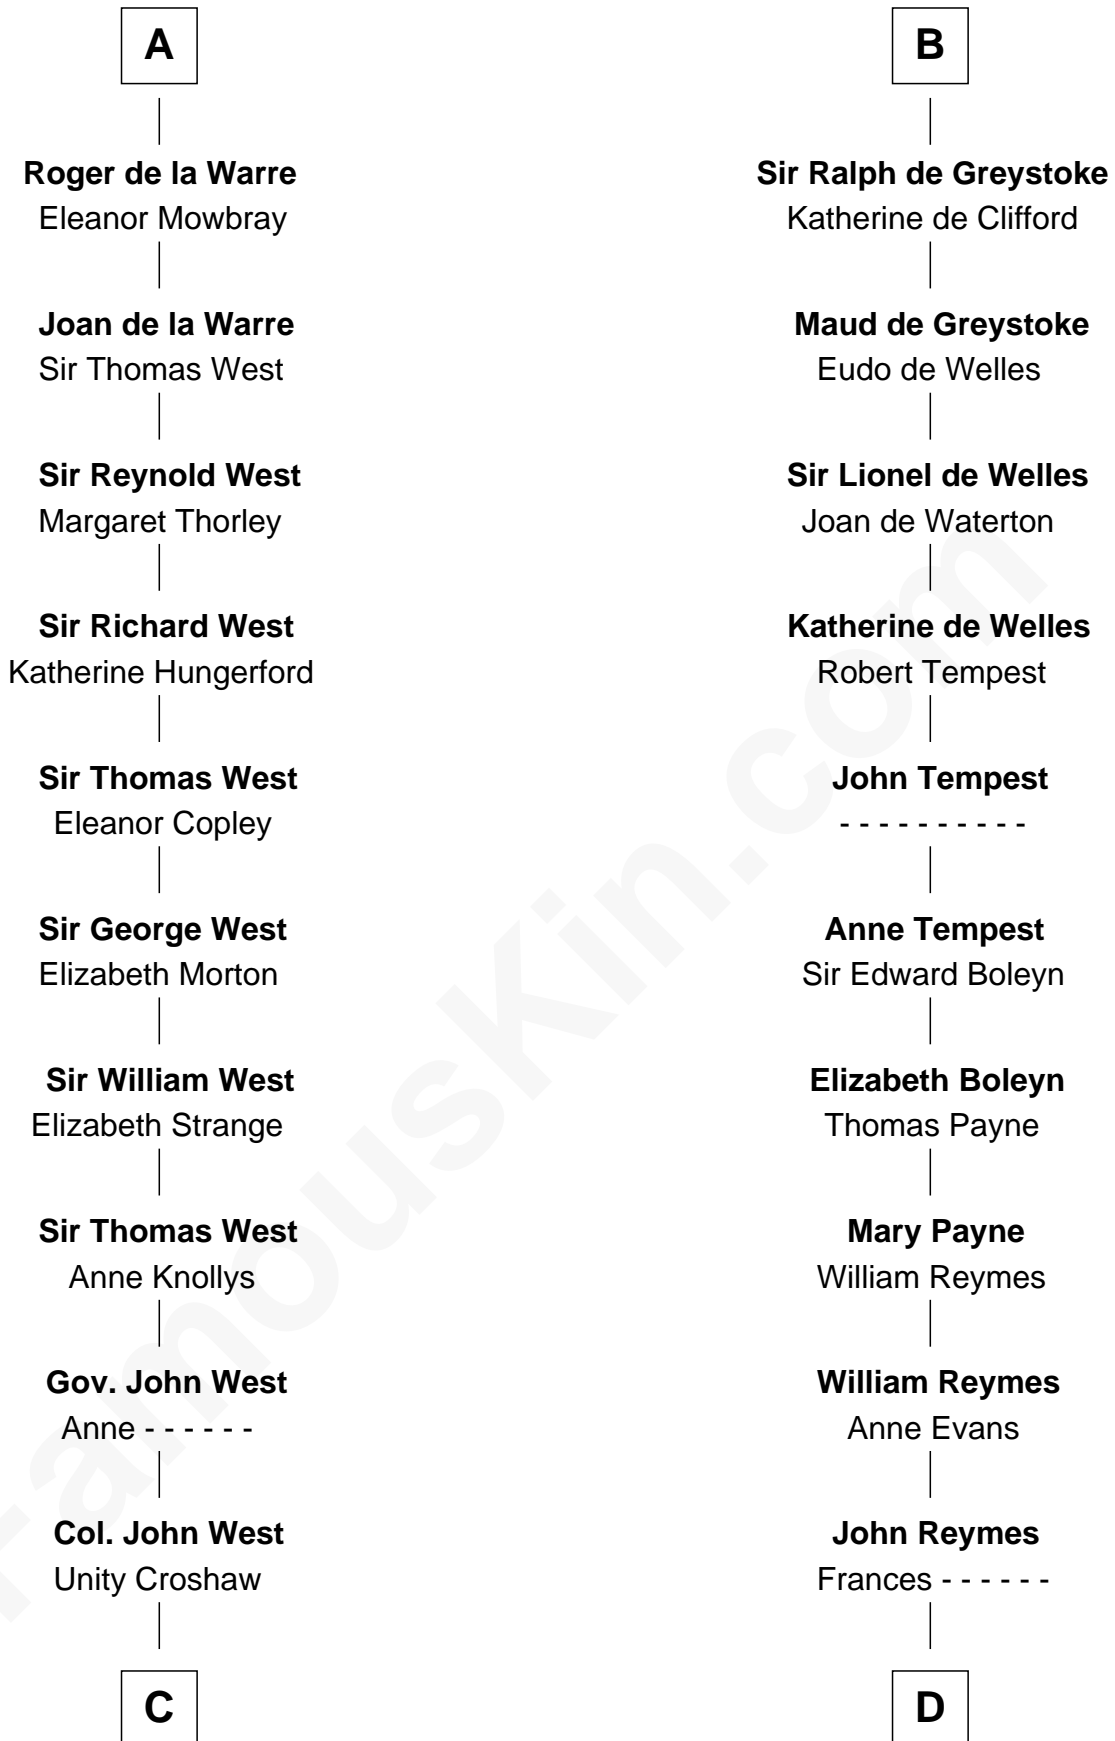

FamousKin.com Relationship Chart of

William C. C. Claiborne

1st Governor of Louisiana

21st cousin of

William Floyd

Signer of the Declaration of Independence

Patrick of Salisbury

Ela Talvas

C

Ann West
Henry Fox

Ann Fox
Thomas Claiborne

Nathaniel Claiborne
Jane Cole

William Claiborne
Mary Leigh

William C. C. Claiborne
1st Governor of Louisiana

D

Abigail Reymes
Rev. Nathaniel Brewster

Probable

Sarah Brewster
Jonathan Smith

Jonathan Smith
Elizabeth Platt

Tabitha Smith
Nicholl Floyd

William Floyd
Signer of Declaration of Independence

FamousKin.com