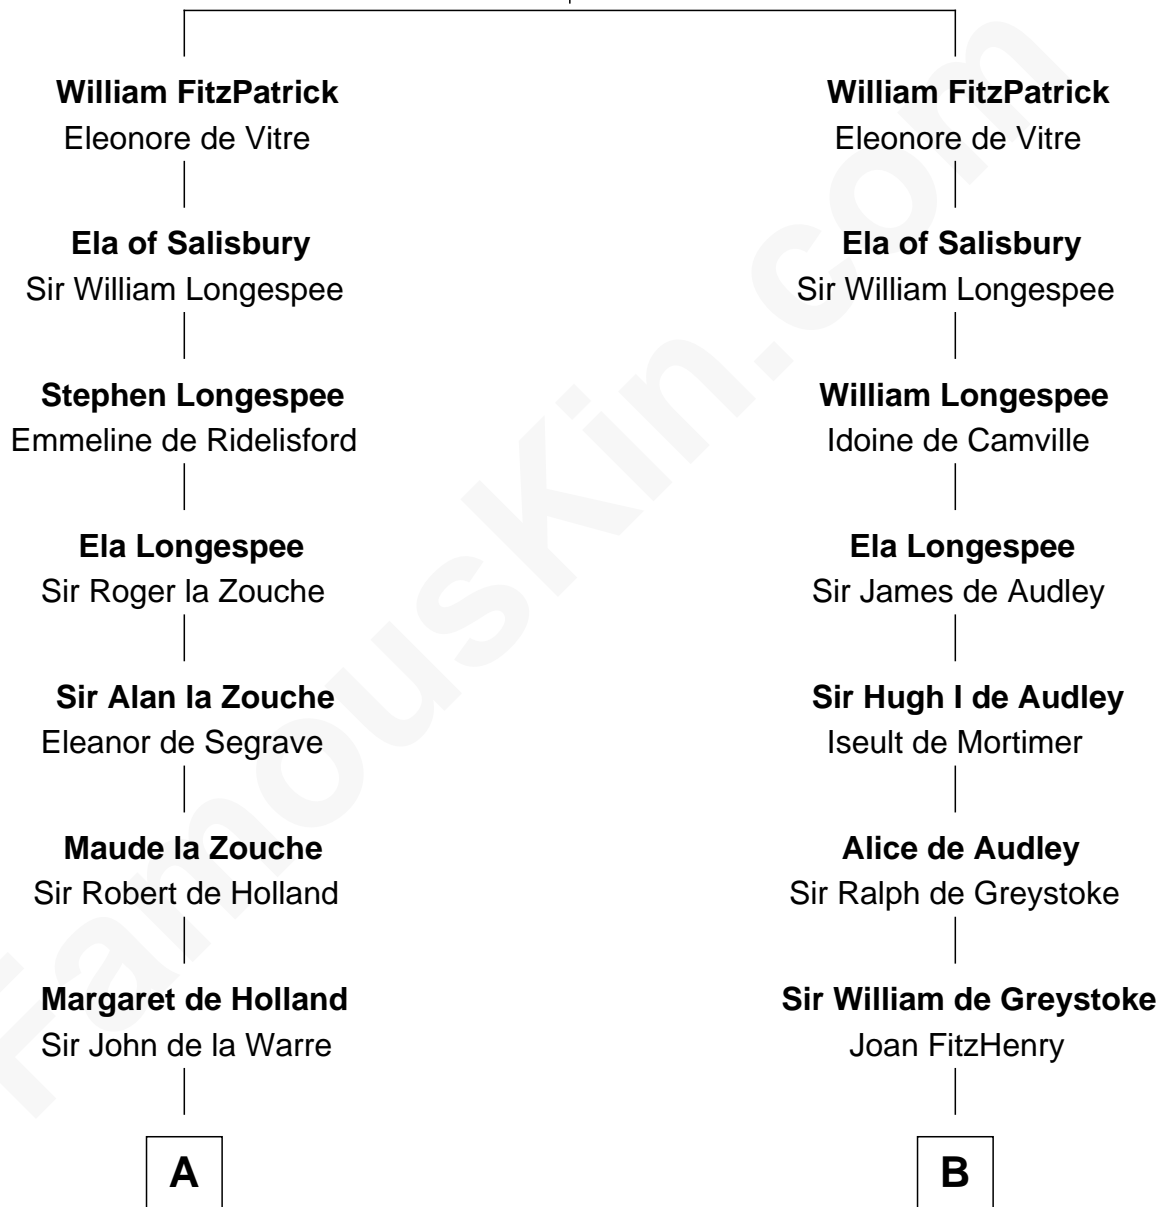

FamousKin.com Relationship Chart of

William C. C. Claiborne

1st Governor of Louisiana

21st cousin of

William Floyd

Signer of the Declaration of Independence

Patrick of Salisbury

Ela Talvas

C

Ann West
Henry Fox

Ann Fox
Thomas Claiborne

Nathaniel Claiborne
Jane Cole

William Claiborne
Mary Leigh

William C. C. Claiborne
1st Governor of Louisiana

D

Abigail Reymes
Rev. Nathaniel Brewster

Probable

Sarah Brewster
Jonathan Smith

Jonathan Smith
Elizabeth Platt

Tabitha Smith
Nicholl Floyd

William Floyd
Signer of Declaration of Independence

FamousKin.com