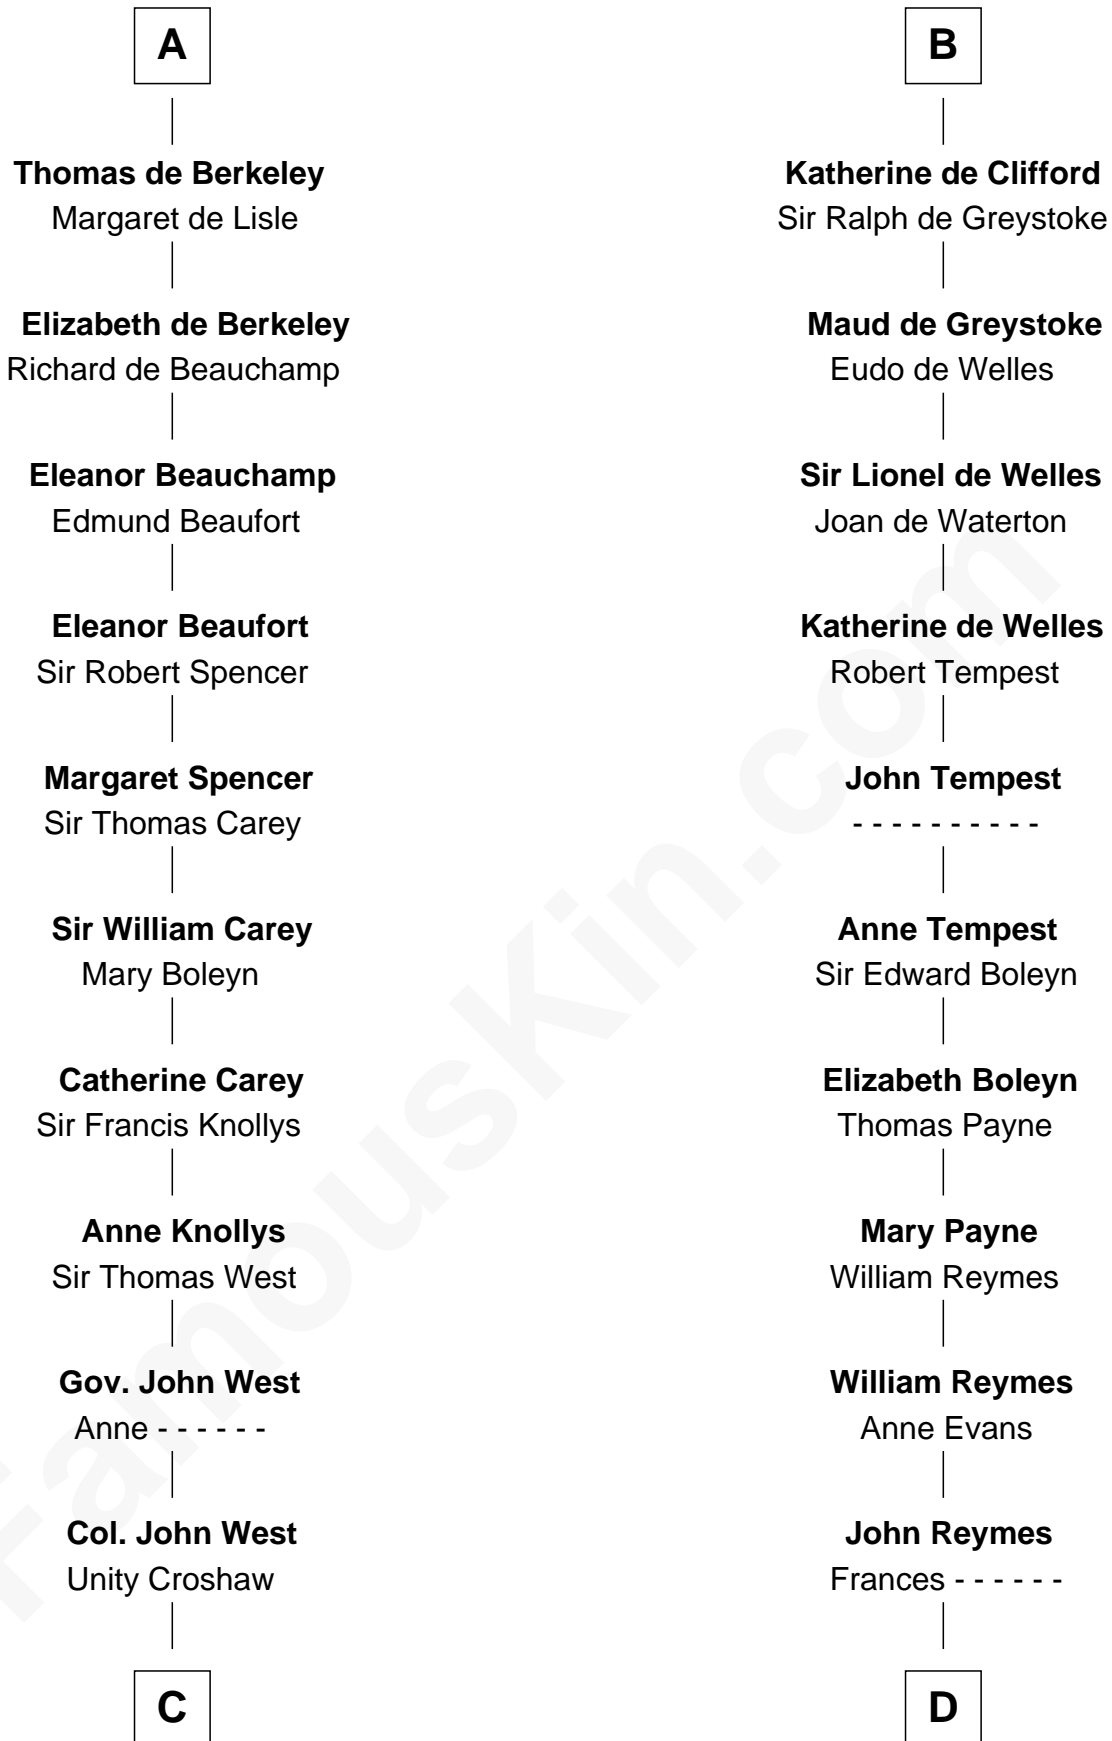

# FamousKin.com Relationship Chart of

**William C. C. Claiborne**

*1st Governor of Louisiana*

21st cousin of

**William Floyd**

*Signer of the Declaration of Independence*

**William de Braose**

**C**

**Ann West**  
Henry Fox

**Ann Fox**  
Thomas Claiborne

**Nathaniel Claiborne**  
Jane Cole

**William Claiborne**  
Mary Leigh

**William C. C. Claiborne**  
*1st Governor of Louisiana*

**D**

**Abigail Reymes**  
Rev. Nathaniel Brewster

*Probable*

**Sarah Brewster**  
Jonathan Smith

**Jonathan Smith**  
Elizabeth Platt

**Tabitha Smith**  
Nicholl Floyd

**William Floyd**  
*Signer of Declaration of Independence*

FamousKin.com