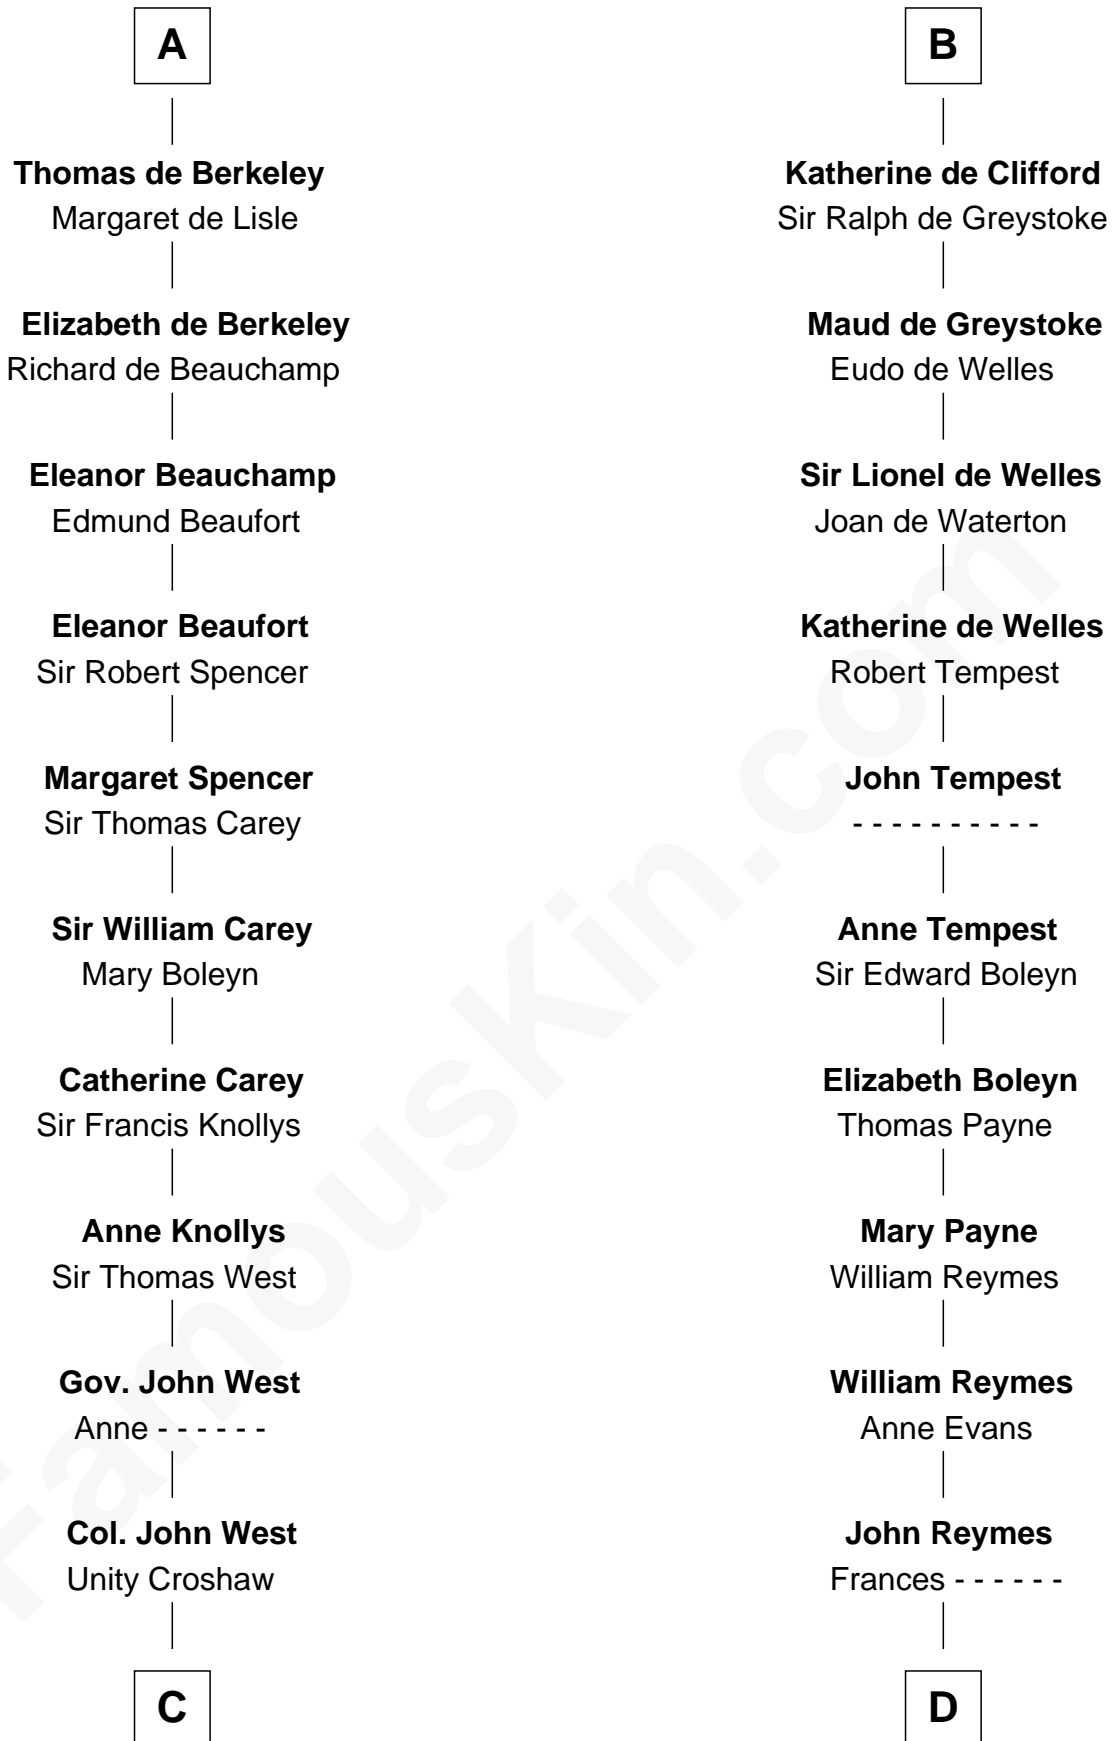

FamousKin.com Relationship Chart of

William C. C. Claiborne

1st Governor of Louisiana

21st cousin of

William Floyd

Signer of the Declaration of Independence

Robert de Ferrers

Margaret Peverel

Sir Maurice de Berkeley

Eve la Zouche

Thomas de Berkeley

Margaret de Mortimer

Maurice de Berkeley

Elizabeth le Despencer

A

William de Ferrers

Eve la Zouche

Isabel de Berkeley

Sir Robert de Clifford

Sir Roger de Clifford

Maud de Beauchamp

B

C

Ann West
Henry Fox