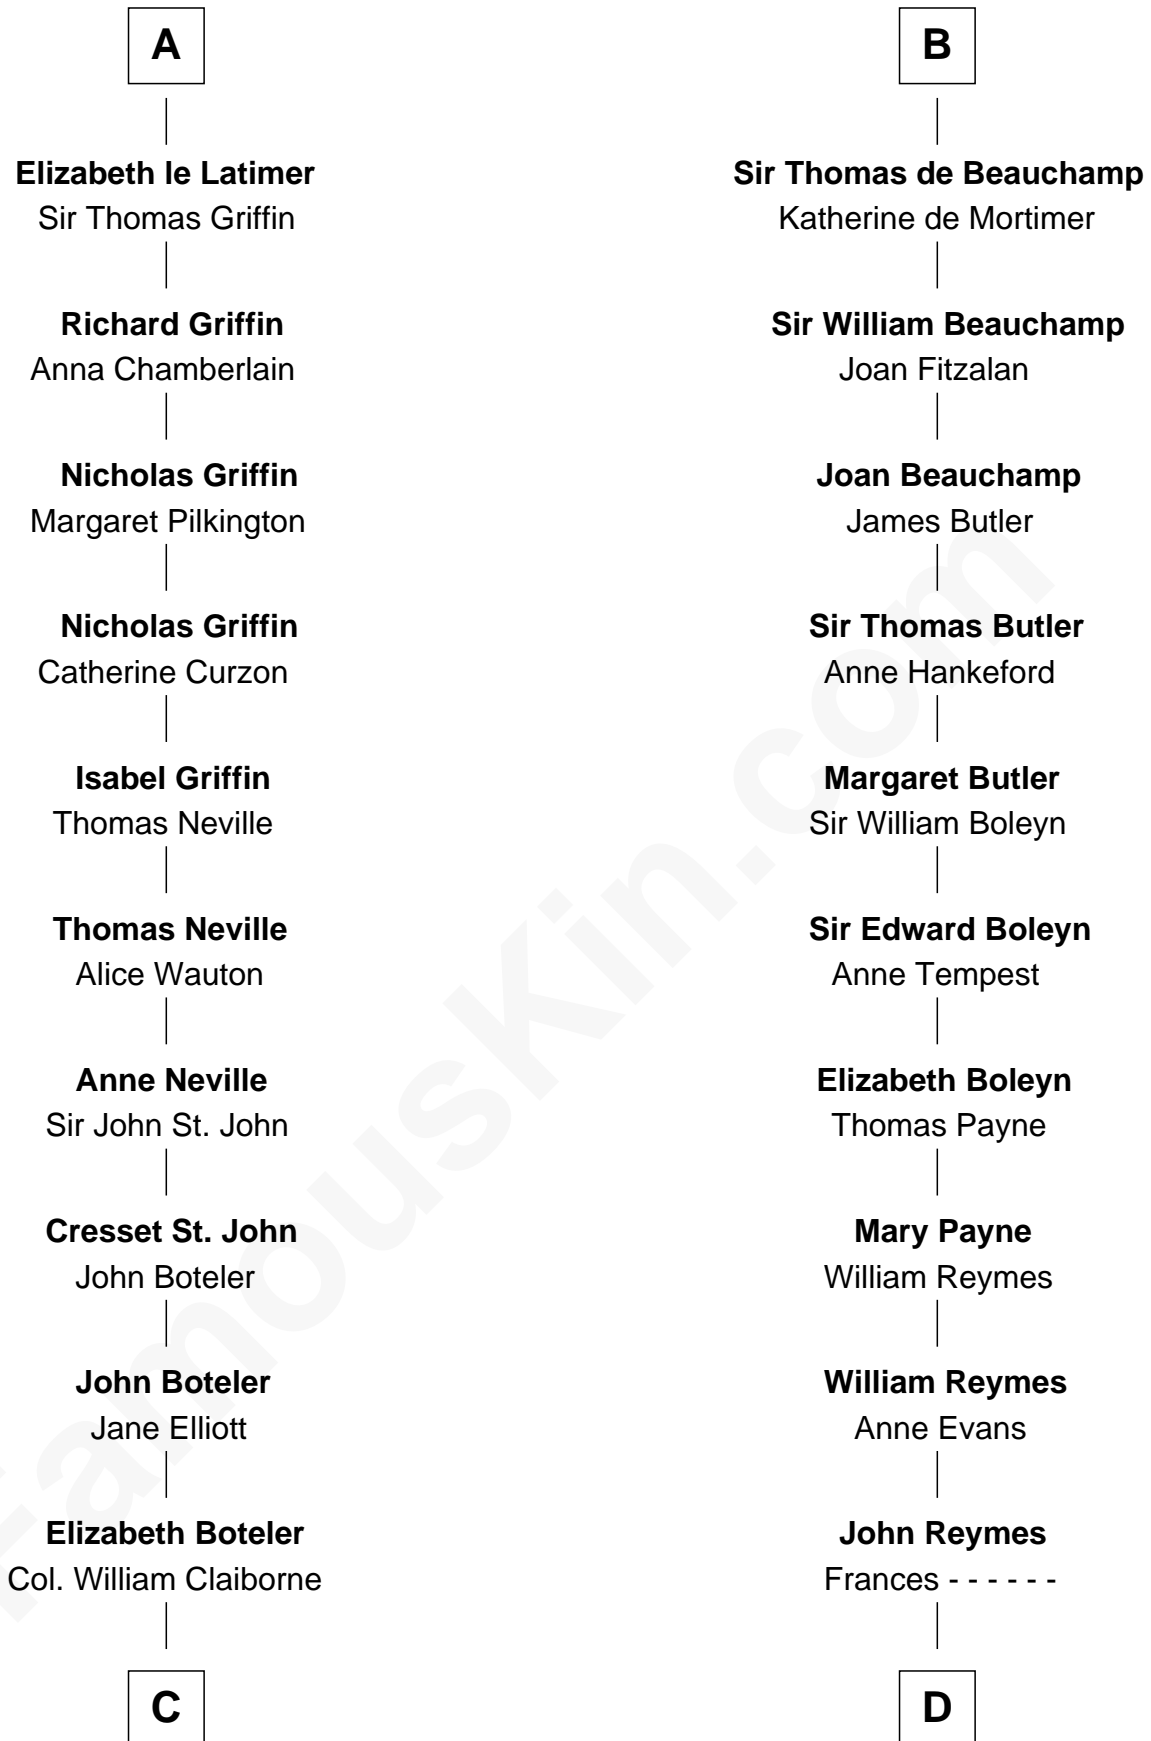

# FamousKin.com Relationship Chart of

**William C. C. Claiborne**

*1st Governor of Louisiana*

21st cousin of

**William Floyd**

*Signer of the Declaration of Independence*

**C**

**Thomas Claiborne**

Sarah Fenn

**Thomas Claiborne**

Ann Fox

**Nathaniel Claiborne**

Jane Cole

**William Claiborne**

Mary Leigh

**William C. C. Claiborne**

*1st Governor of Louisiana*

**D**

**Abigail Reymes**

Rev. Nathaniel Brewster

*Probable*

**Sarah Brewster**

Jonathan Smith

**Jonathan Smith**