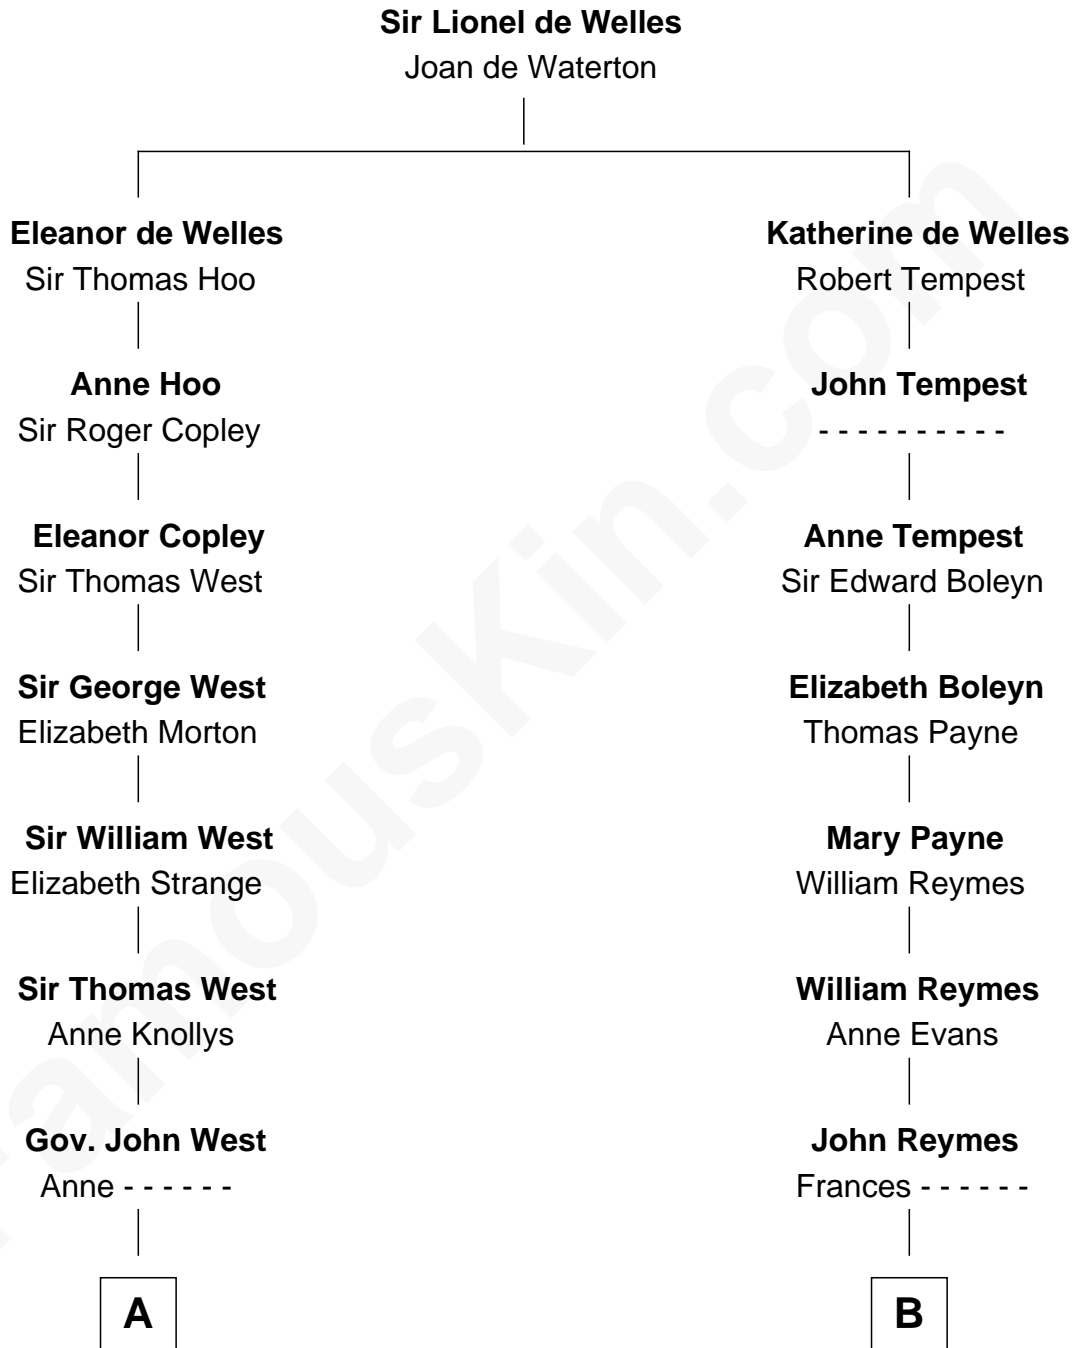

**FamousKin.com**  
**Relationship Chart of**  
**William C. C. Claiborne**  
*1st Governor of Louisiana*

11th cousin 1 time removed of

**William Floyd**  
*Signer of the Declaration of Independence*

**A**

**Col. John West**

Unity Croshaw

**Ann West**

Henry Fox

**Ann Fox**

Thomas Claiborne

**Nathaniel Claiborne**

Jane Cole

**William Claiborne**

Mary Leigh

**William C. C. Claiborne**

*1st Governor of Louisiana*

**B**

**Abigail Reymes**

Rev. Nathaniel Brewster

*Probable*

**Sarah Brewster**

Jonathan Smith

**Jonathan Smith**

Elizabeth Platt

**Tabitha Smith**

Nicholl Floyd

**William Floyd**

*Signer of Declaration of Independence*