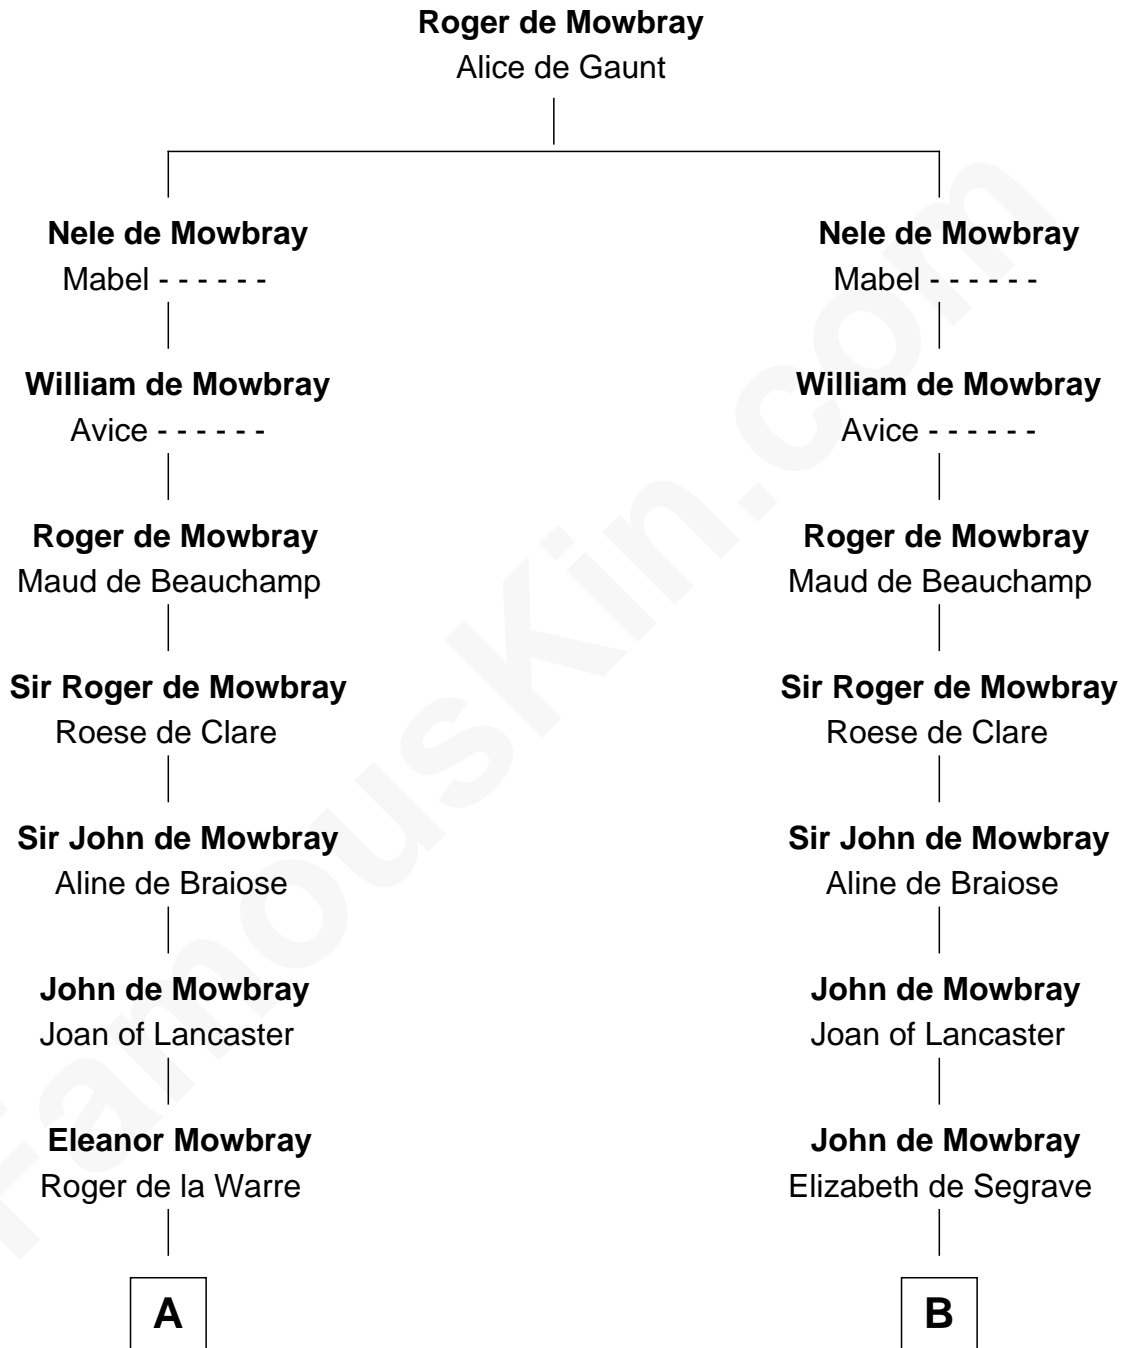

FamousKin.com
Relationship Chart of
William C. C. Claiborne
1st Governor of Louisiana

20th cousin 1 time removed of
William Floyd
Signer of the Declaration of Independence

C

Ann Fox

Thomas Claiborne

Nathaniel Claiborne

Jane Cole

William Claiborne

Mary Leigh

William C. C. Claiborne

1st Governor of Louisiana

D

Abigail Reymes

Rev. Nathaniel Brewster

Probable

Sarah Brewster

Jonathan Smith

Jonathan Smith

Elizabeth Platt

Tabitha Smith

Nicholl Floyd

William Floyd