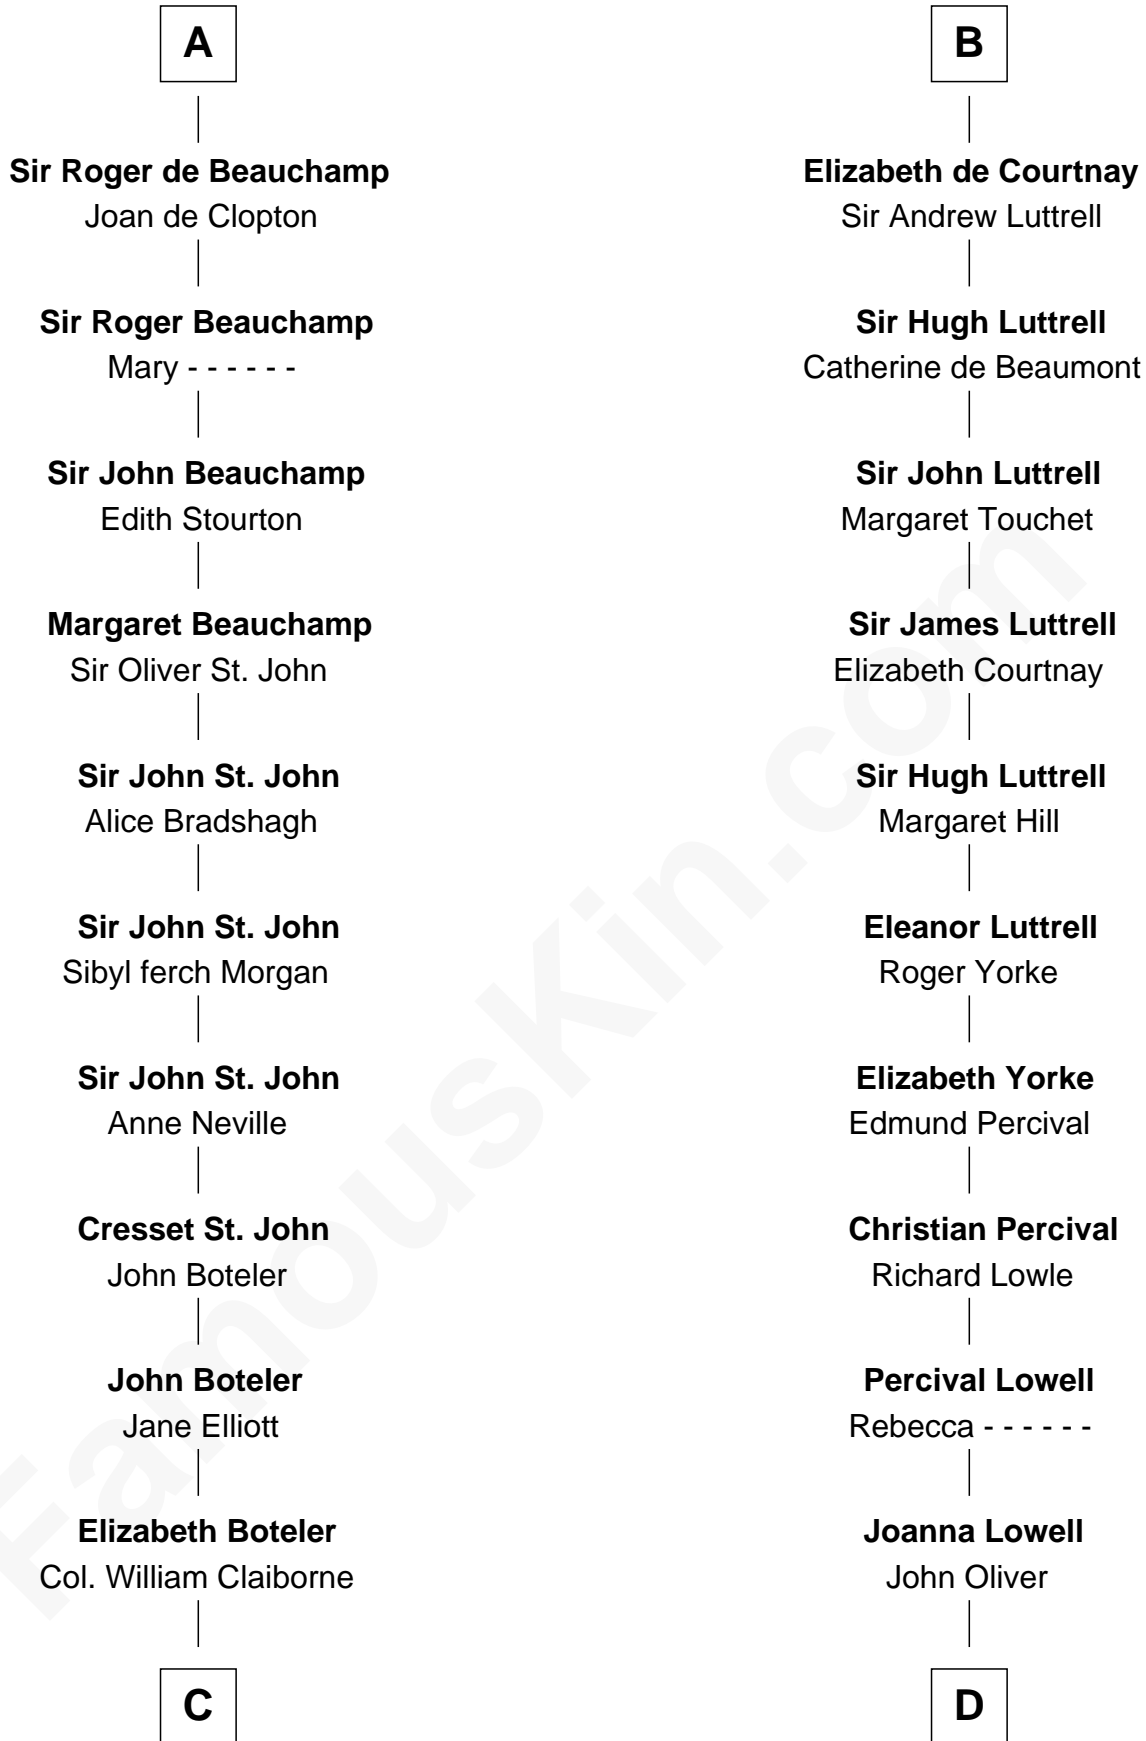

FamousKin.com Relationship Chart of

William C. C. Claiborne

1st Governor of Louisiana

20th cousin 1 time removed of

General William Whipple

Signer of the Declaration of Independence

C

Thomas Claiborne

Sarah Fenn

Thomas Claiborne

Ann Fox

Nathaniel Claiborne

Jane Cole

William Claiborne

Mary Leigh

William C. C. Claiborne