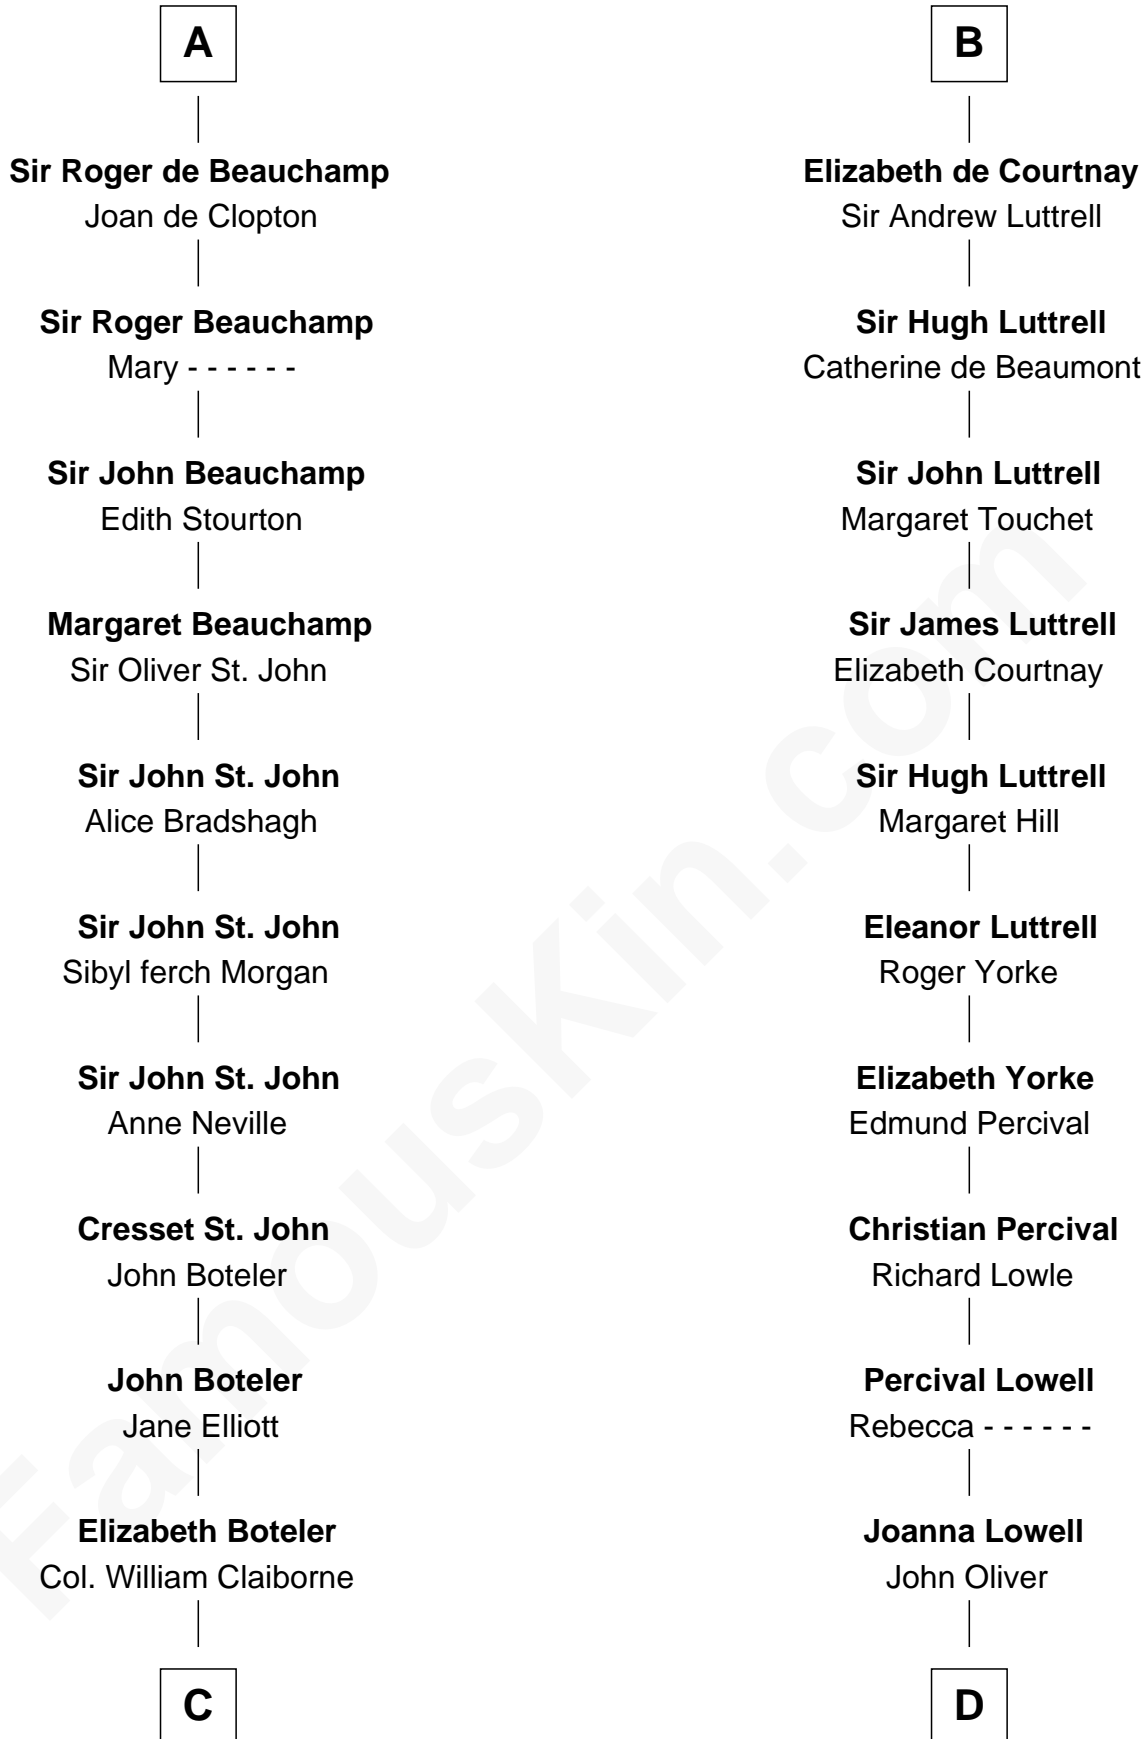

FamousKin.com
Relationship Chart of
William C. C. Claiborne
1st Governor of Louisiana

20th cousin 1 time removed of
General William Whipple
Signer of the Declaration of Independence

C

Thomas Claiborne
Sarah Fenn

Thomas Claiborne
Ann Fox

Nathaniel Claiborne
Jane Cole

William Claiborne
Mary Leigh

William C. C. Claiborne
1st Governor of Louisiana

D

Mary Oliver
Col. Samuel Appleton

Joanna Appleton
Matthew Whipple

William Whipple
Mary Cutts

General William Whipple
Signer of Declaration of Independence