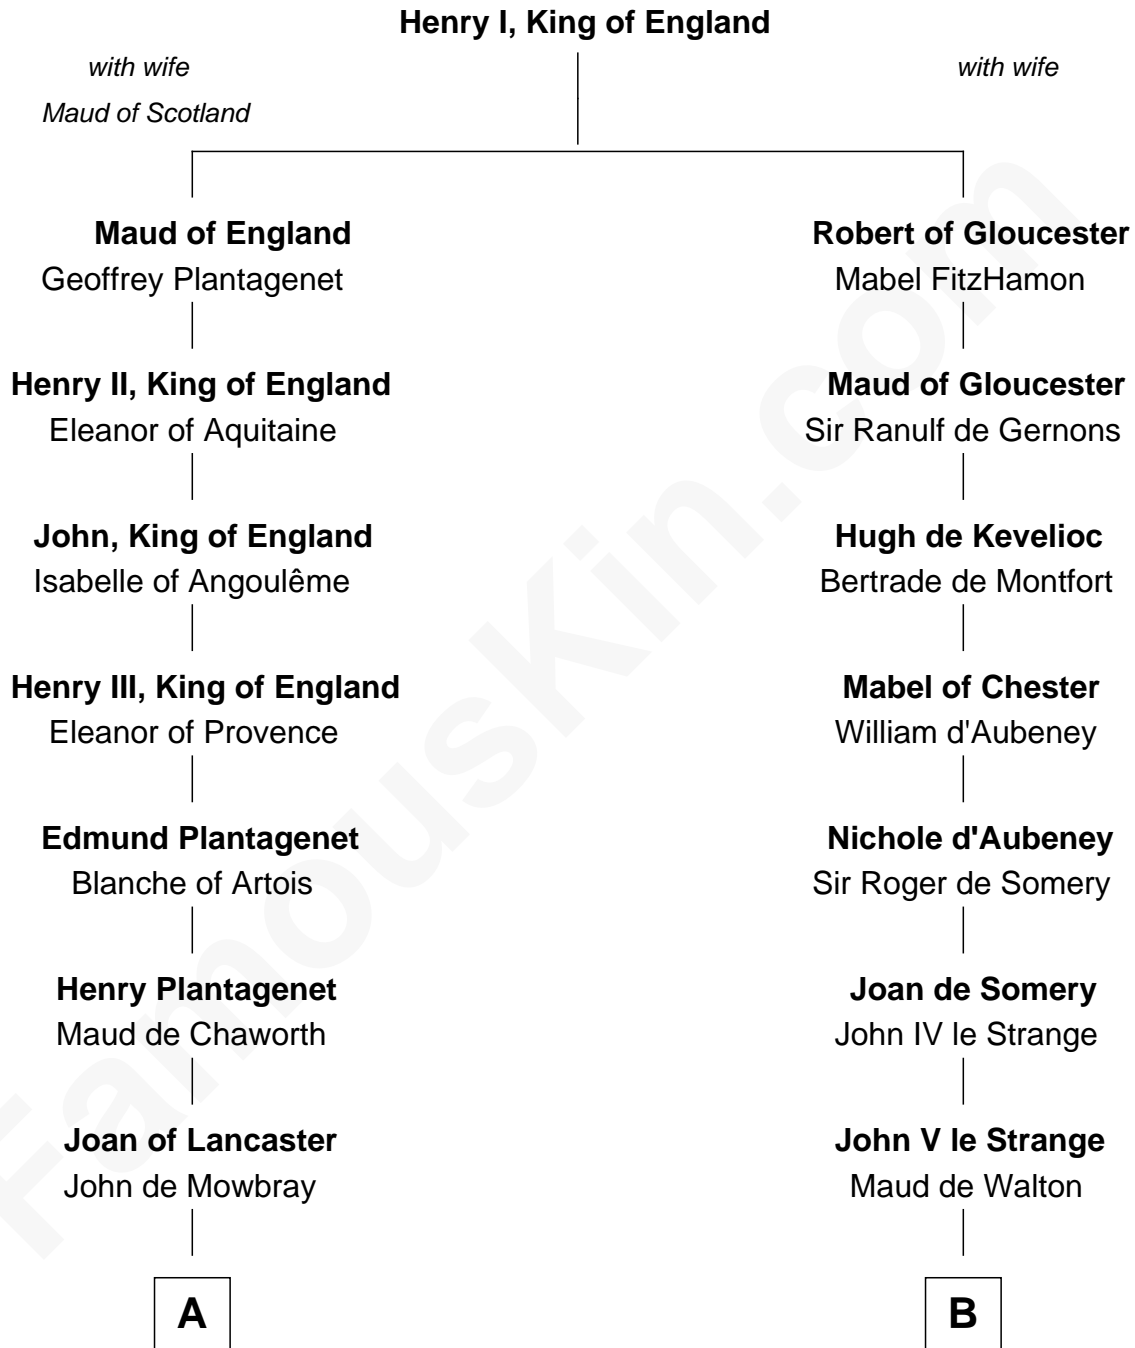

FamousKin.com Relationship Chart of

William C. C. Claiborne

1st Governor of Louisiana

20th cousin 1 time removed of

General William Whipple

Signer of the Declaration of Independence

C

Ann West
Henry Fox

Ann Fox
Thomas Claiborne

Nathaniel Claiborne
Jane Cole

William Claiborne
Mary Leigh

William C. C. Claiborne
1st Governor of Louisiana

D

Col. Samuel Appleton
Mary Oliver

Joanna Appleton
Matthew Whipple

William Whipple
Mary Cutts