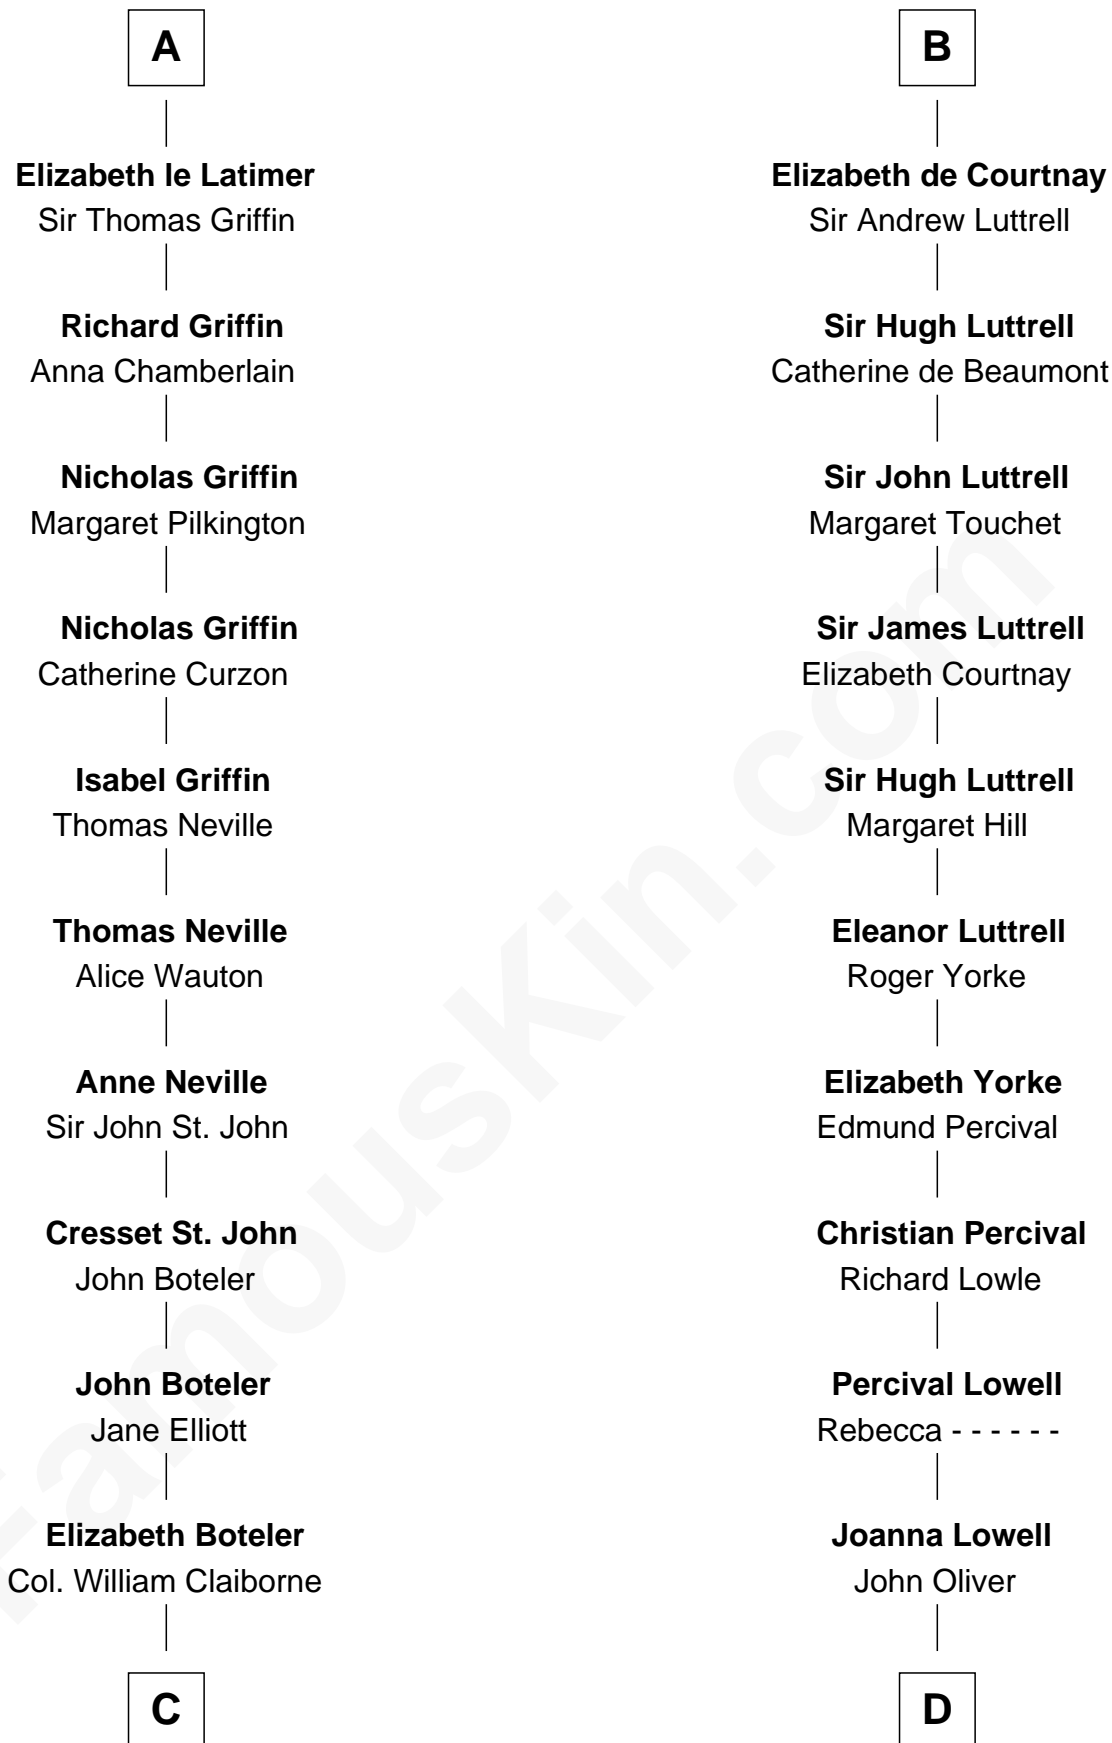

FamousKin.com Relationship Chart of

William C. C. Claiborne

1st Governor of Louisiana

20th cousin 1 time removed of

General William Whipple

Signer of the Declaration of Independence

Dermot MacMurrough

Mor O'Toole