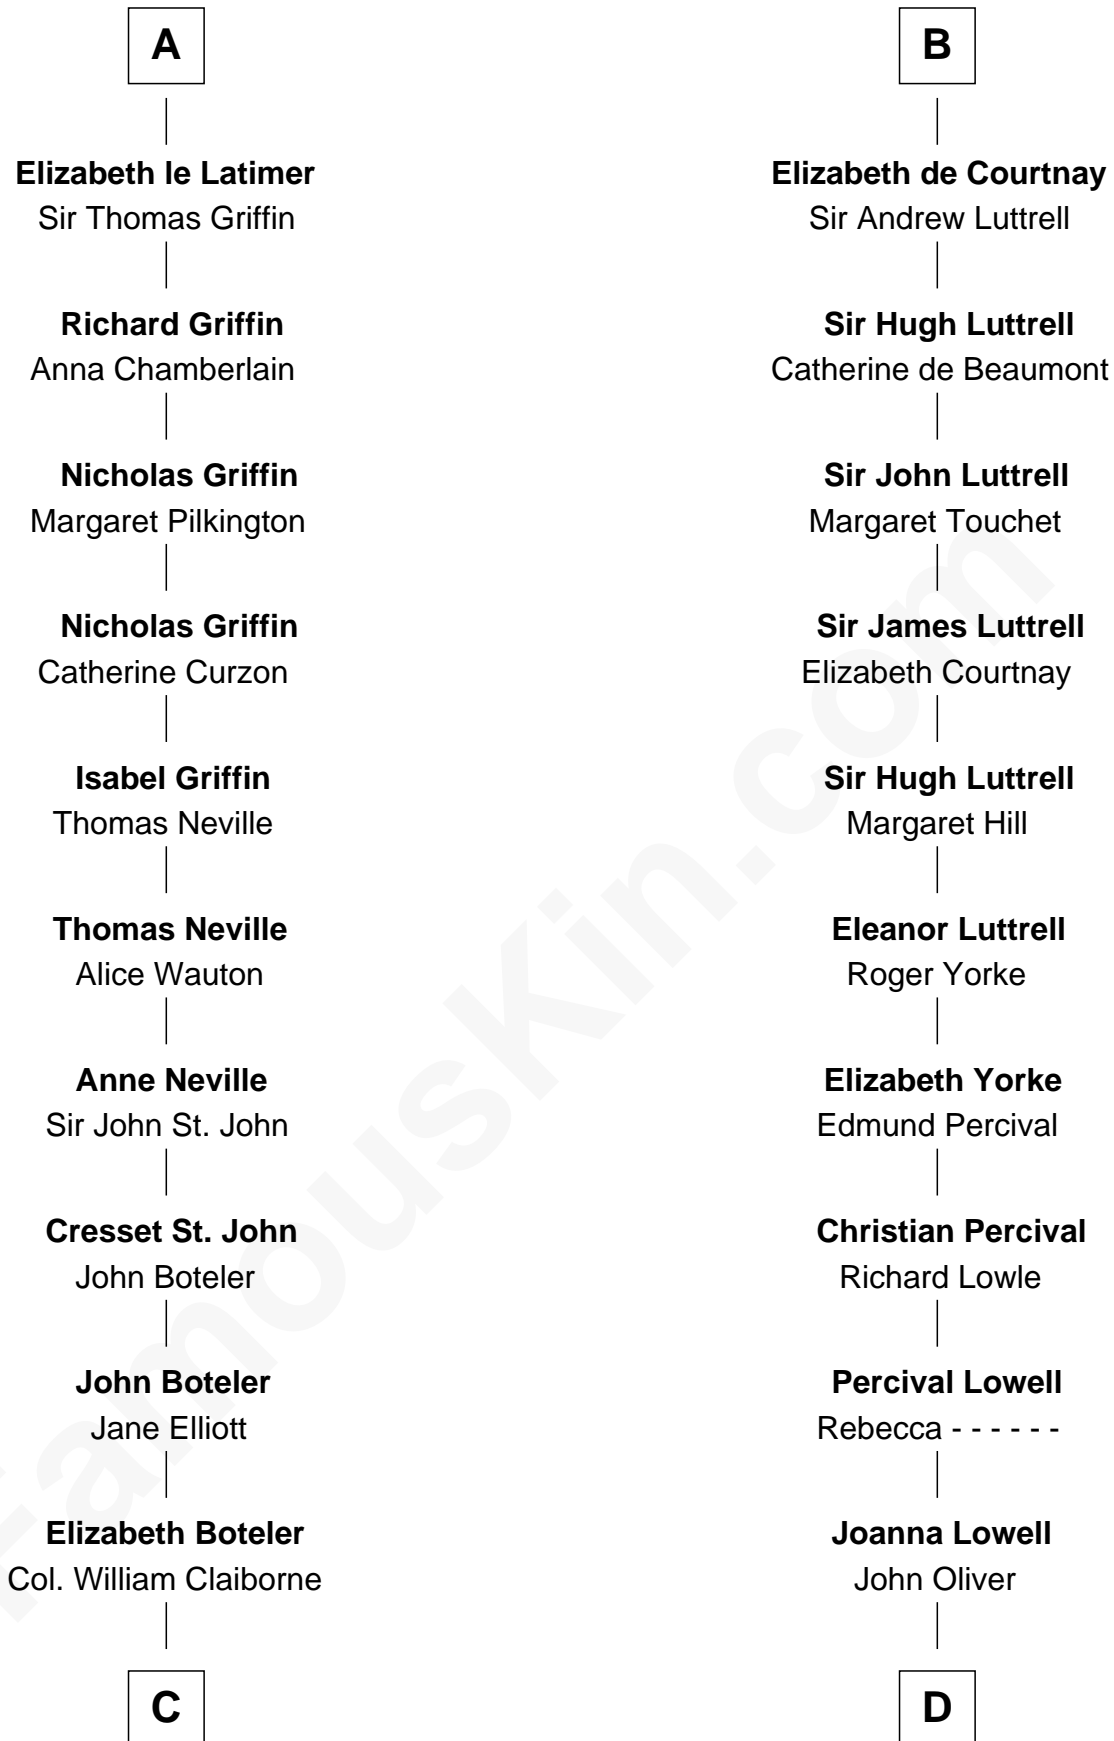

FamousKin.com
Relationship Chart of
William C. C. Claiborne
1st Governor of Louisiana

20th cousin 1 time removed of
General William Whipple
Signer of the Declaration of Independence

Gilbert Fitzgilbert de Clare
 Isabel de Beaumont