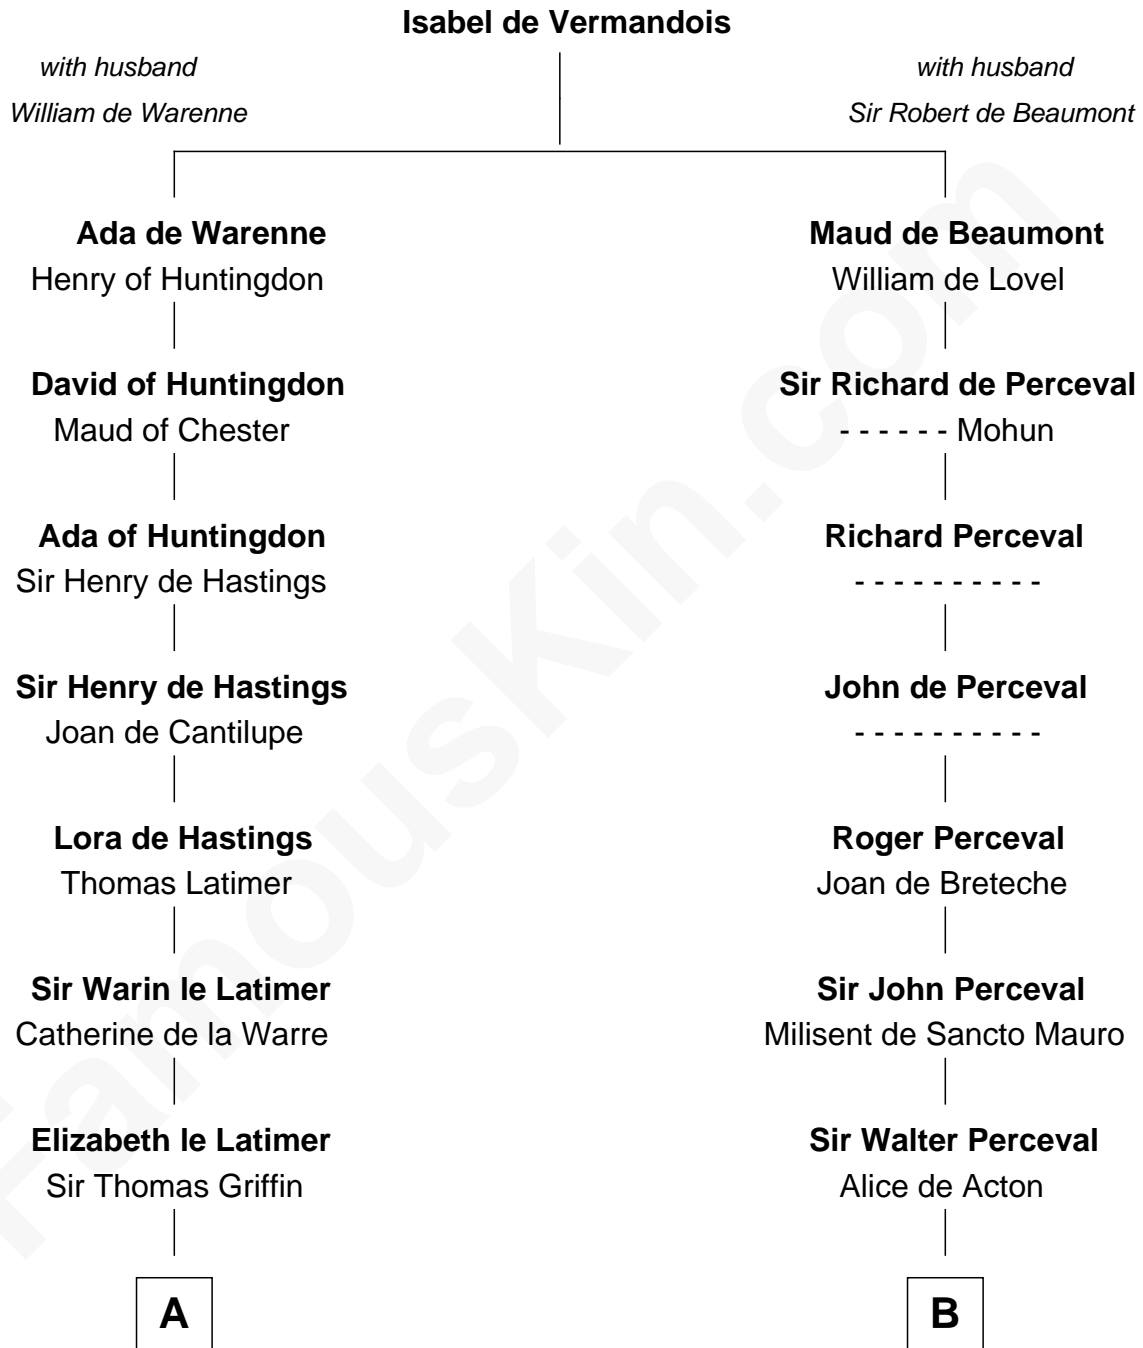

FamousKin.com Relationship Chart of

William C. C. Claiborne

1st Governor of Louisiana

19th cousin 1 time removed of

General William Whipple

Signer of the Declaration of Independence

C

Thomas Claiborne

Ann Fox

Nathaniel Claiborne

Jane Cole

William Claiborne

Mary Leigh

William C. C. Claiborne

1st Governor of Louisiana

D

Joanna Appleton

Matthew Whipple

William Whipple

Mary Cutts

General William Whipple

Signer of Declaration of Independence