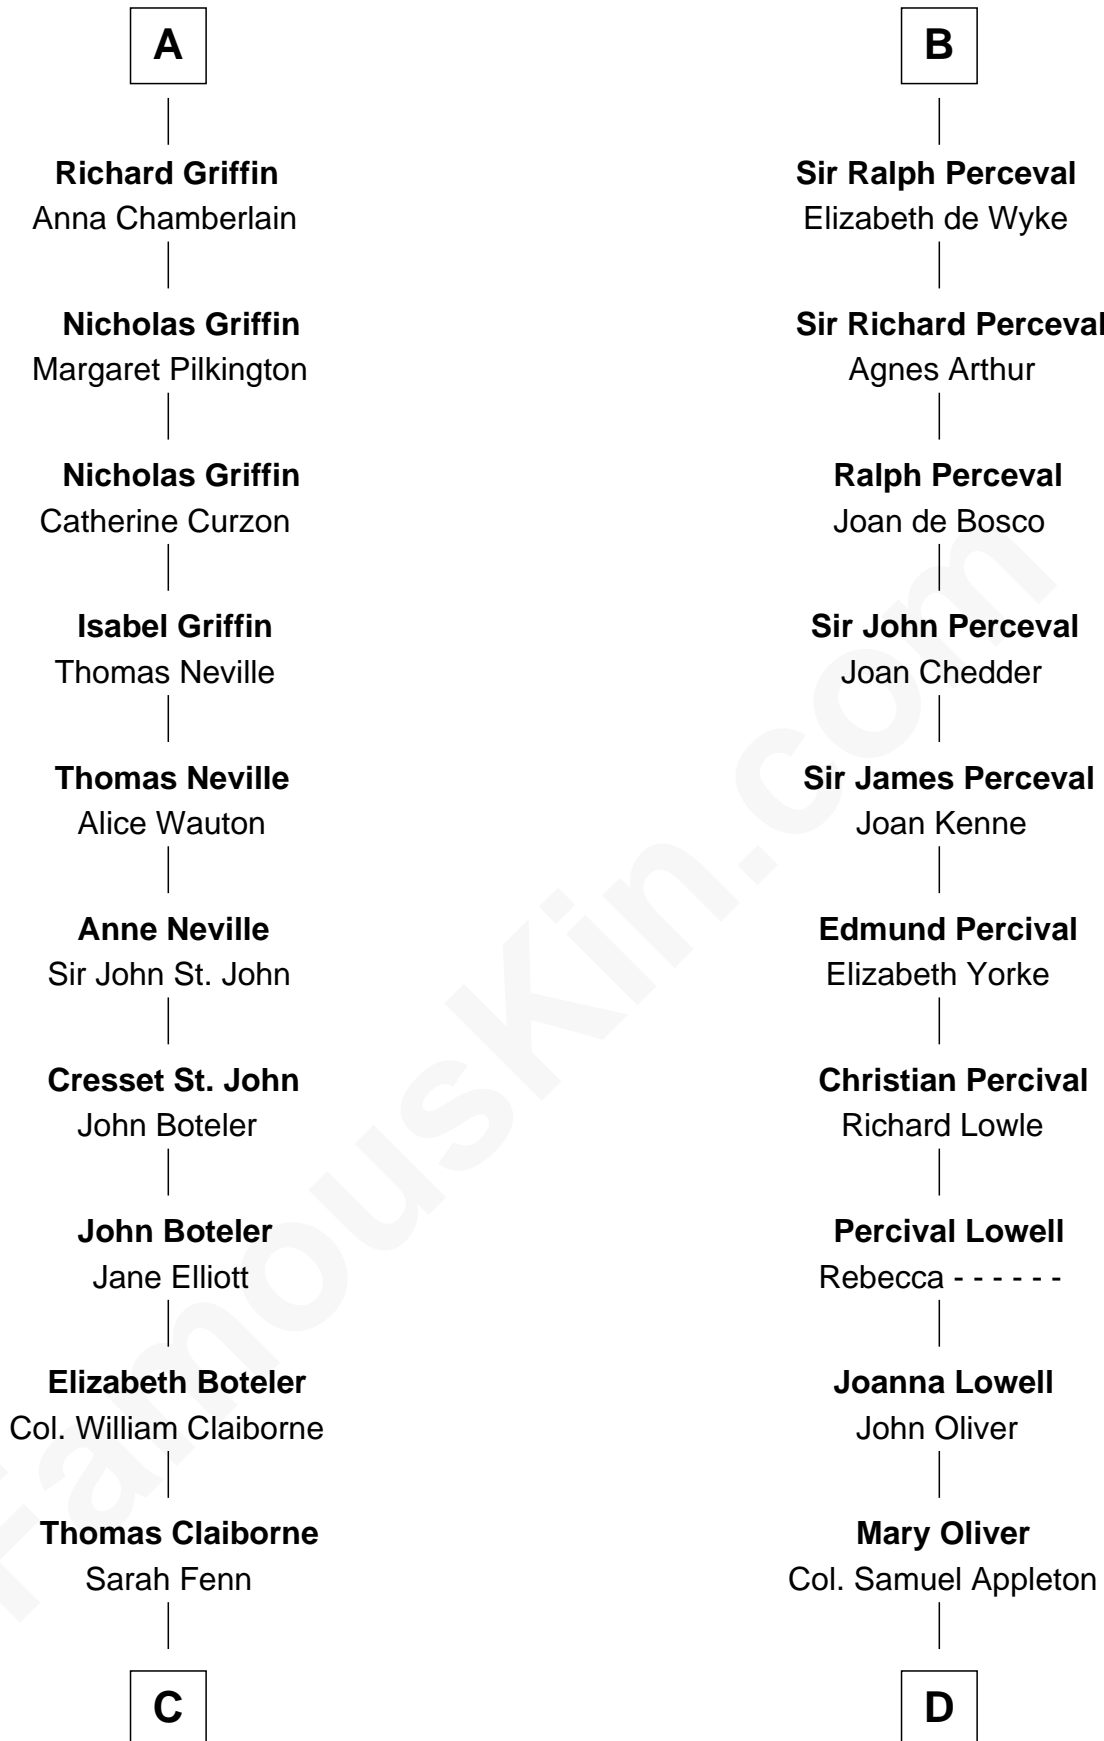

FamousKin.com Relationship Chart of

William C. C. Claiborne

1st Governor of Louisiana

19th cousin 1 time removed of

General William Whipple

Signer of the Declaration of Independence

C

Thomas Claiborne

Ann Fox

Nathaniel Claiborne

Jane Cole

William Claiborne

Mary Leigh

William C. C. Claiborne

1st Governor of Louisiana

D

Joanna Appleton

Matthew Whipple

William Whipple

Mary Cutts

General William Whipple

Signer of Declaration of Independence