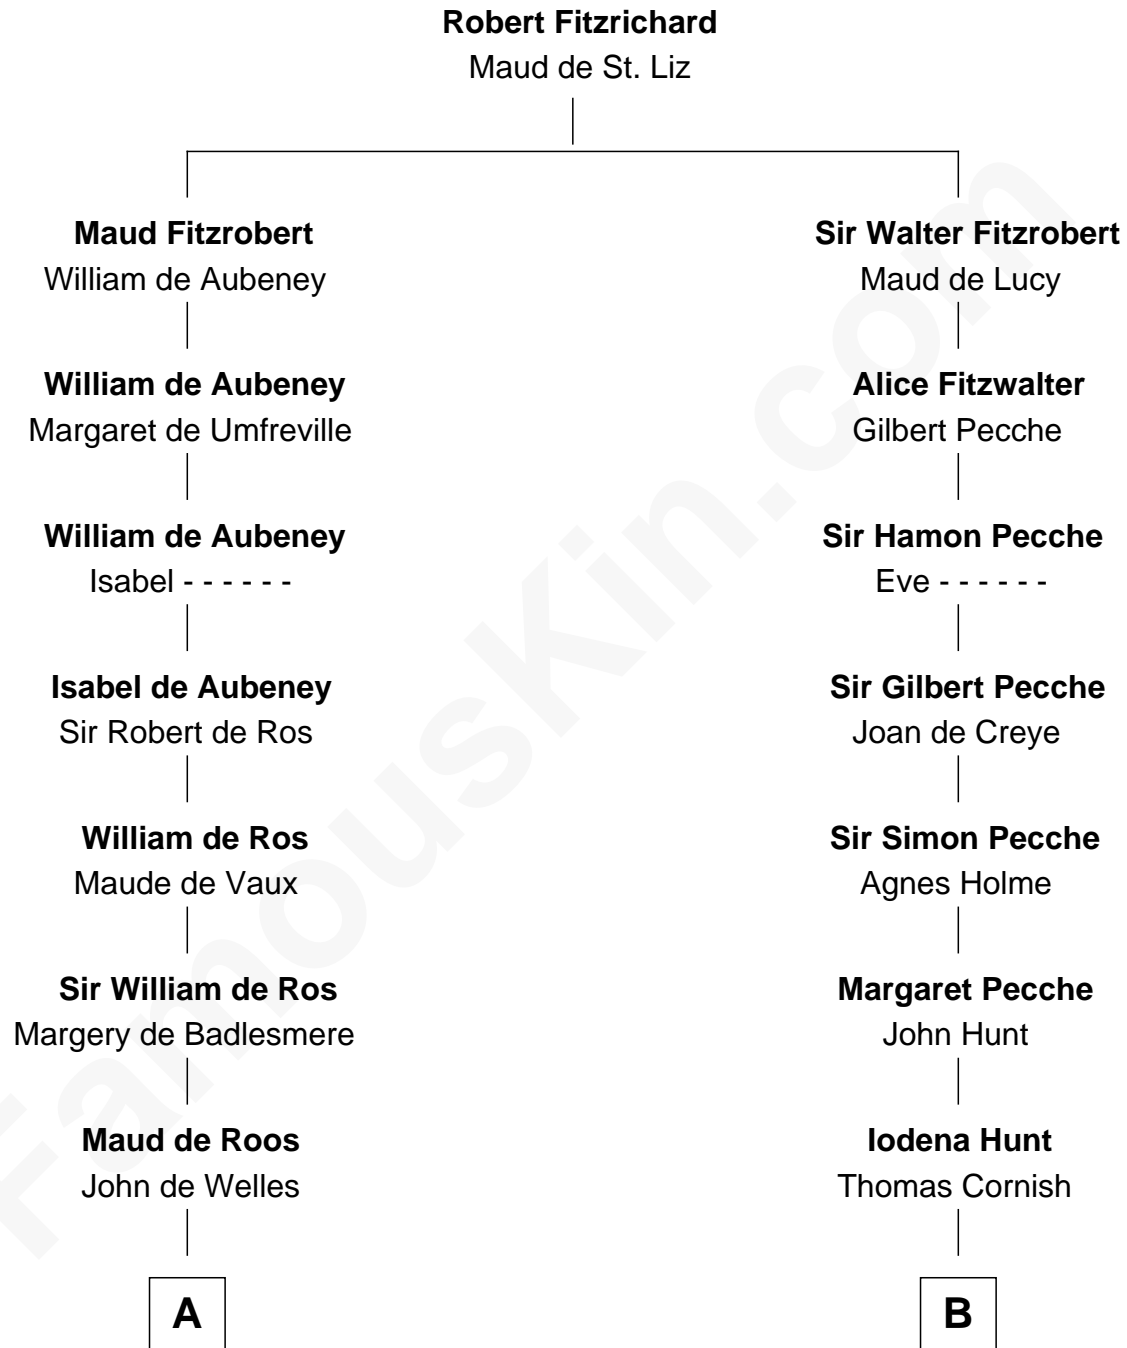

FamousKin.com
Relationship Chart of
William C. C. Claiborne
1st Governor of Louisiana

17th cousin 4 times removed of
General William Whipple
Signer of the Declaration of Independence

C

Ann West
Henry Fox

Ann Fox
Thomas Claiborne

Nathaniel Claiborne
Jane Cole

William Claiborne
Mary Leigh

William C. C. Claiborne
1st Governor of Louisiana