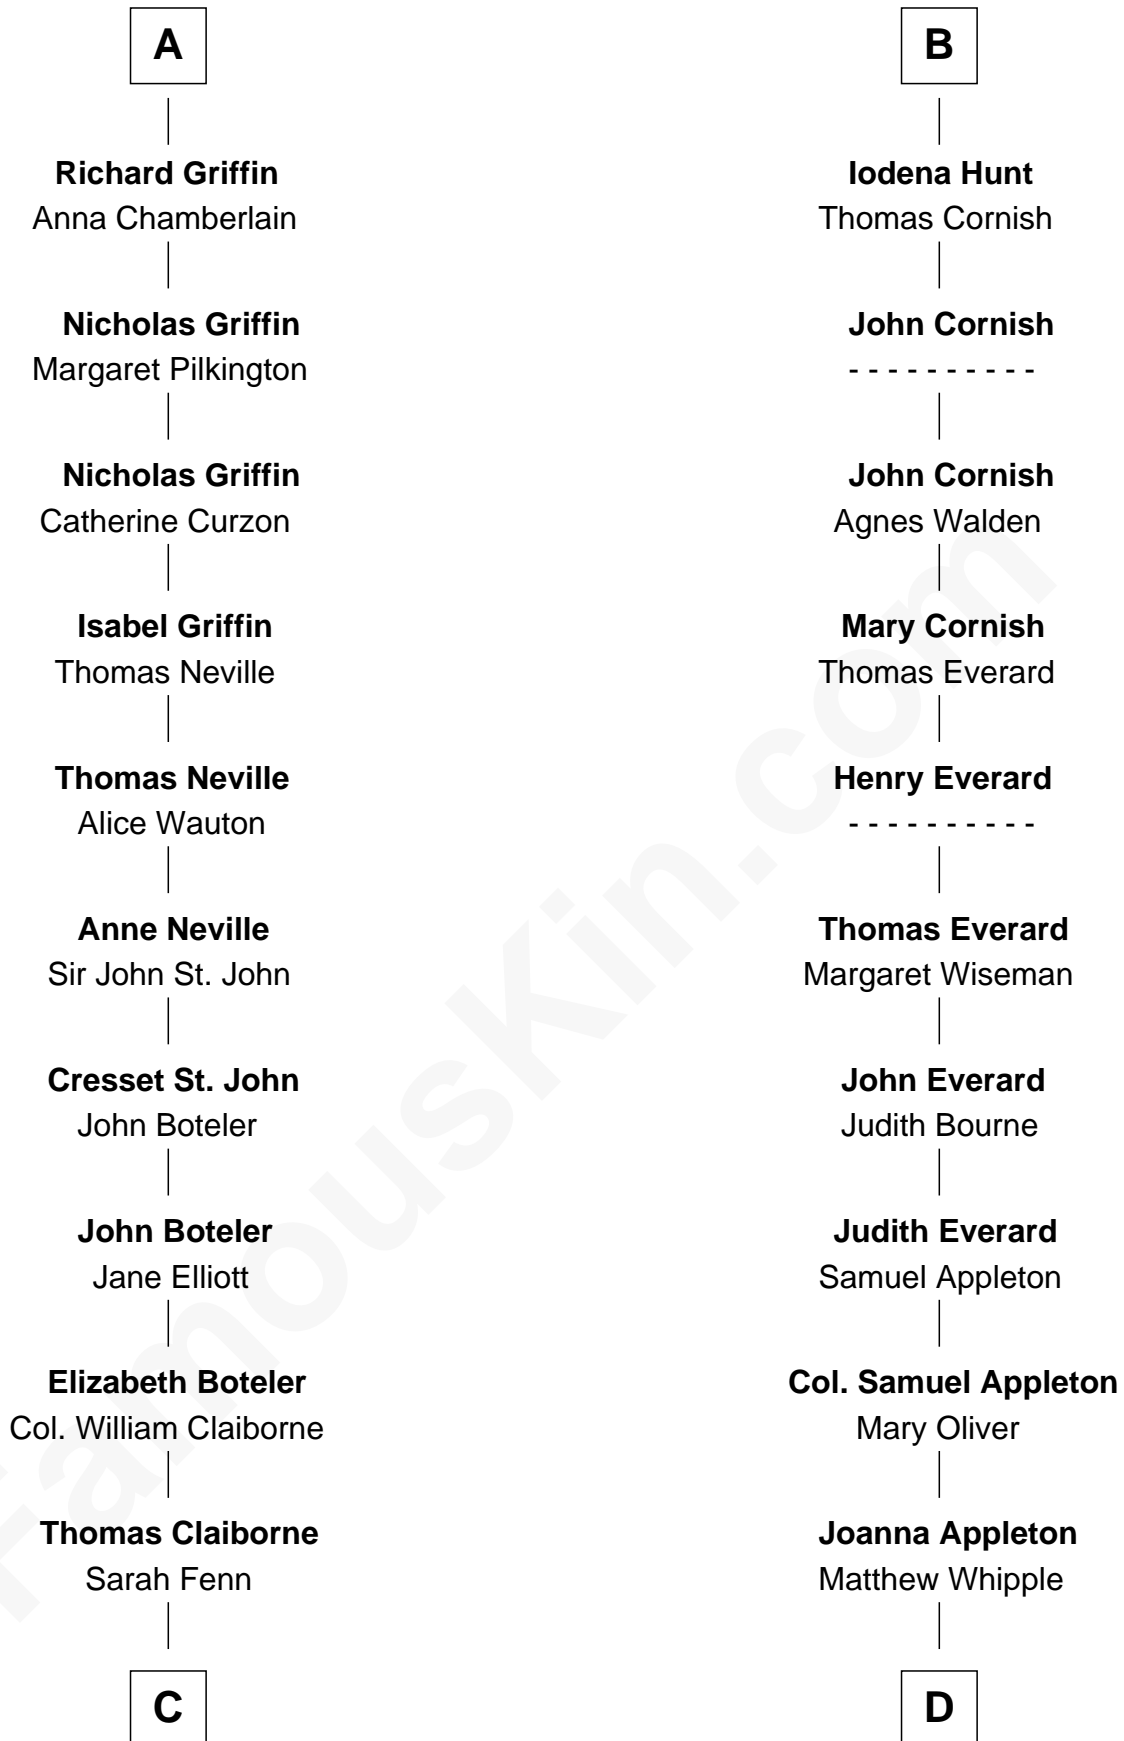

FamousKin.com
Relationship Chart of
William C. C. Claiborne
1st Governor of Louisiana

18th cousin 2 times removed of
General William Whipple
Signer of the Declaration of Independence

C

Thomas Claiborne

Ann Fox

Nathaniel Claiborne

Jane Cole

William Claiborne

Mary Leigh

William C. C. Claiborne

1st Governor of Louisiana

D

William Whipple

Mary Cutts

General William Whipple

Signer of Declaration of Independence

FamousKin.com