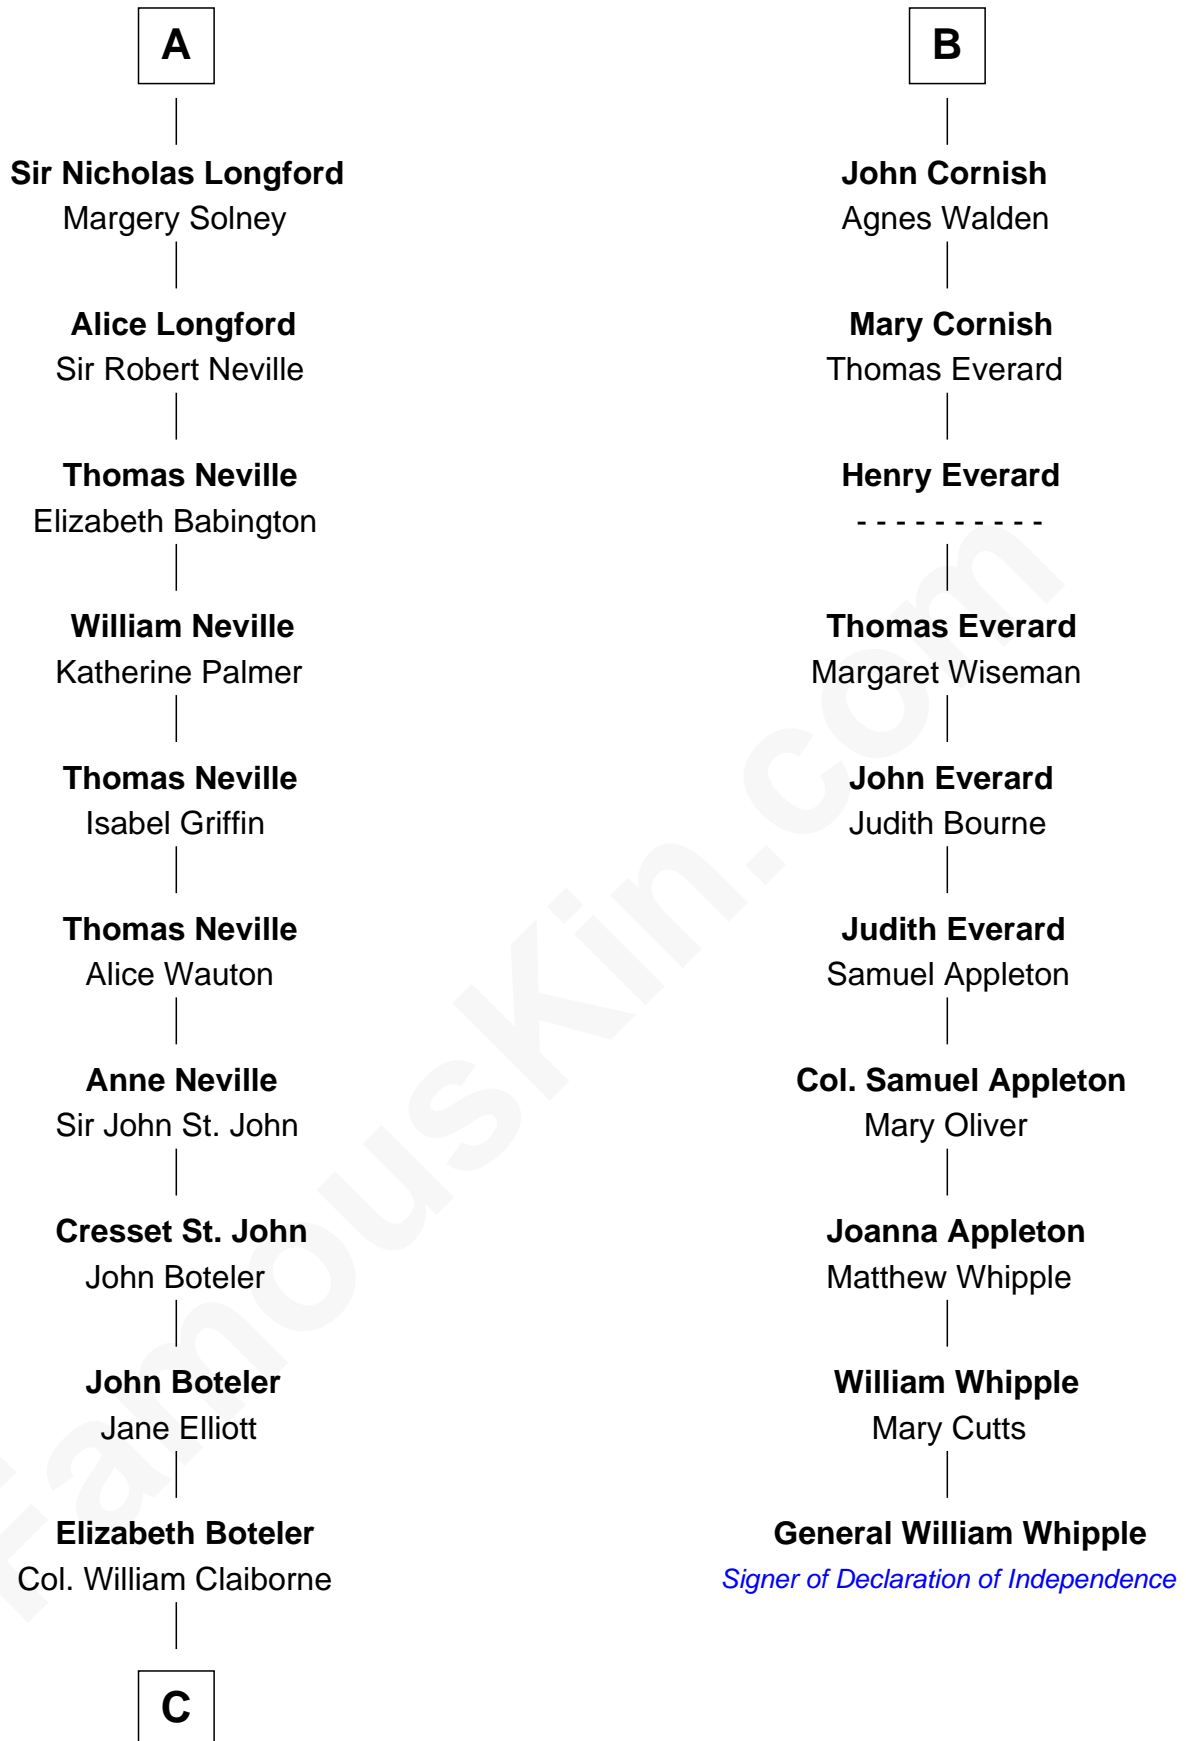

**FamousKin.com**  
**Relationship Chart of**  
**William C. C. Claiborne**  
*1st Governor of Louisiana*

**16th cousin 5 times removed of**  
**General William Whipple**  
*Signer of the Declaration of Independence*

**C**

Thomas Claiborne

Sarah Fenn

Thomas Claiborne

Ann Fox

Nathaniel Claiborne

Jane Cole

William Claiborne

Mary Leigh

**William C. C. Claiborne**

*1st Governor of Louisiana*

FamousKin.com