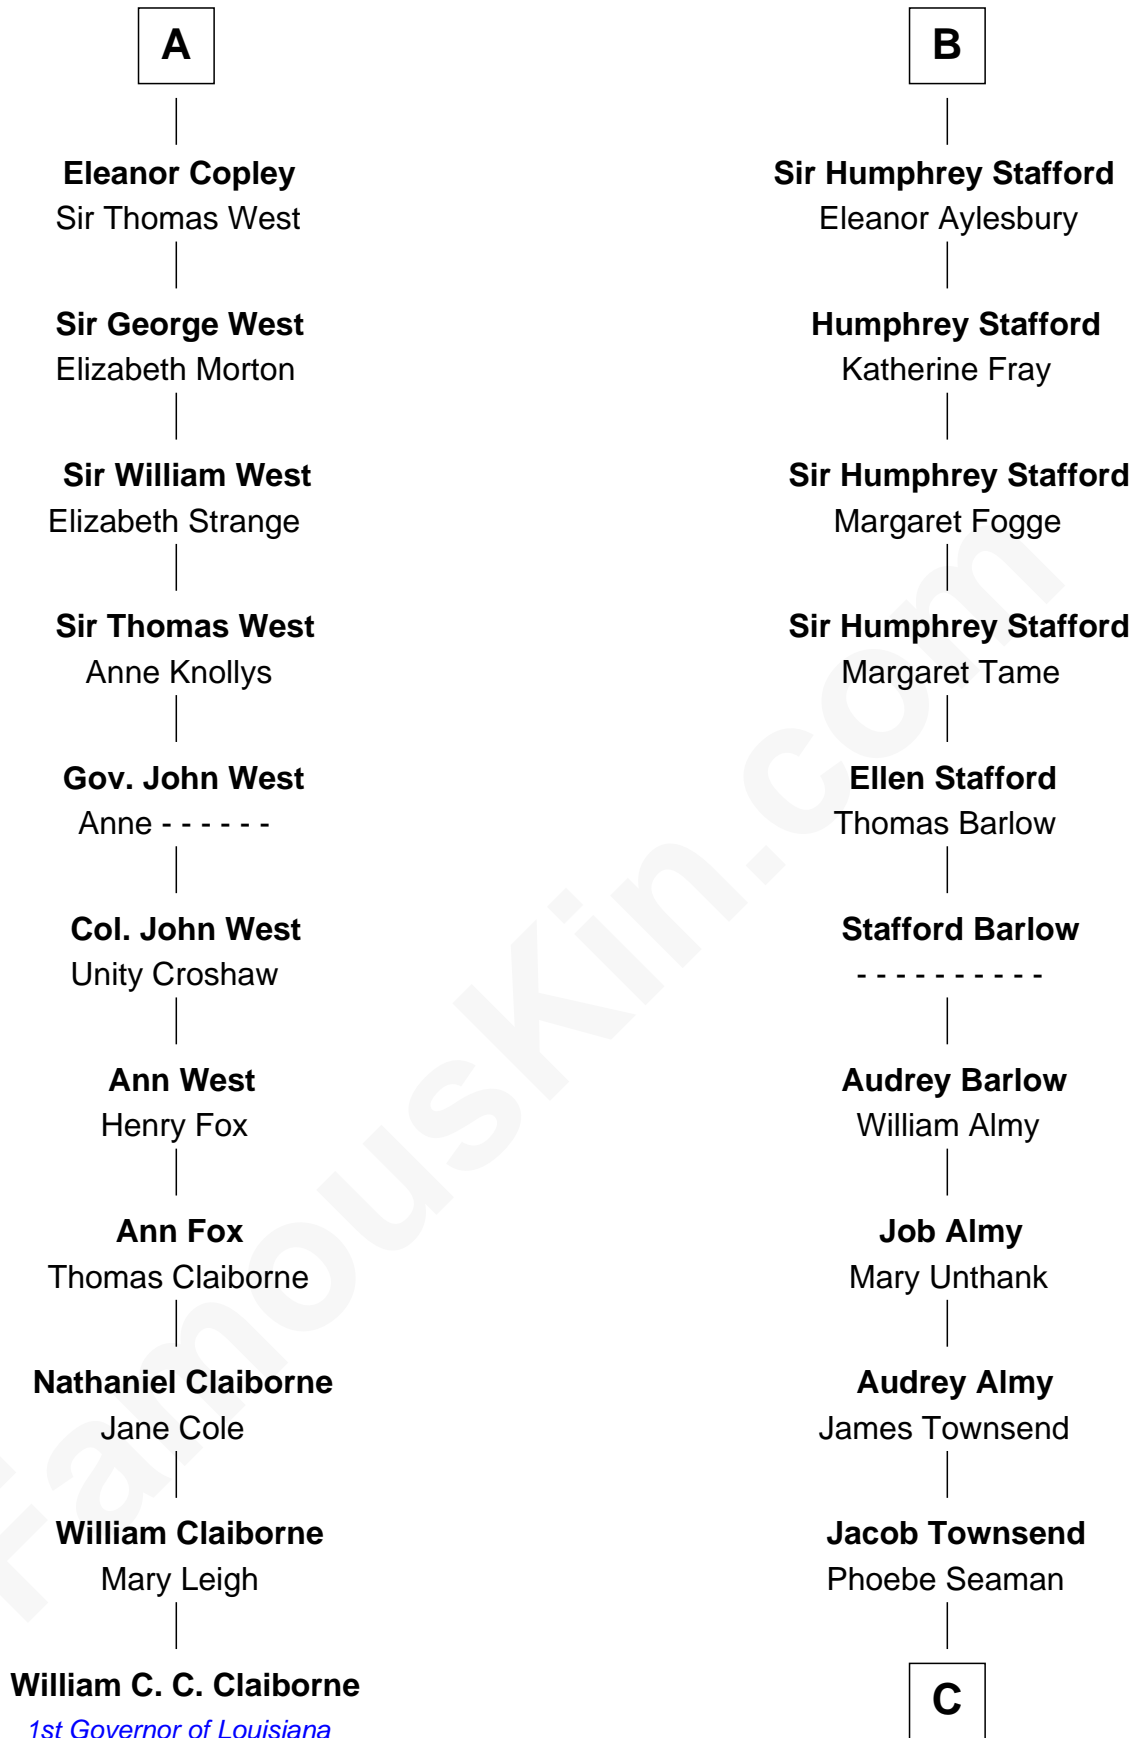

# FamousKin.com Relationship Chart of

**William C. C. Claiborne**

*1st Governor of Louisiana*

17th cousin 1 time removed of

**Robert Townsend**

*Member of the Culper Spy Ring during the American Revolution*

**Sir Thomas de Felton**

Joan Walkfare

**Eleanor de Felton**

Sir Thomas Hoo

**Sir Thomas Hoo**

Eleanor de Welles

**Anne Hoo**

Sir Roger Copley

**A**

**Margaret de Somery**

Ralph Basset

**Ralph Basset**

Hawise - - - - -

**Margaret Basset**

Edmund de Stafford

**Ralph de Stafford**

Katherine de Hastang

**Margaret Stafford**

Sir John Stafford

**Ralph Stafford**

Maud de Hastang

**Sir Humphrey Stafford**

Elizabeth Burdet

**B**