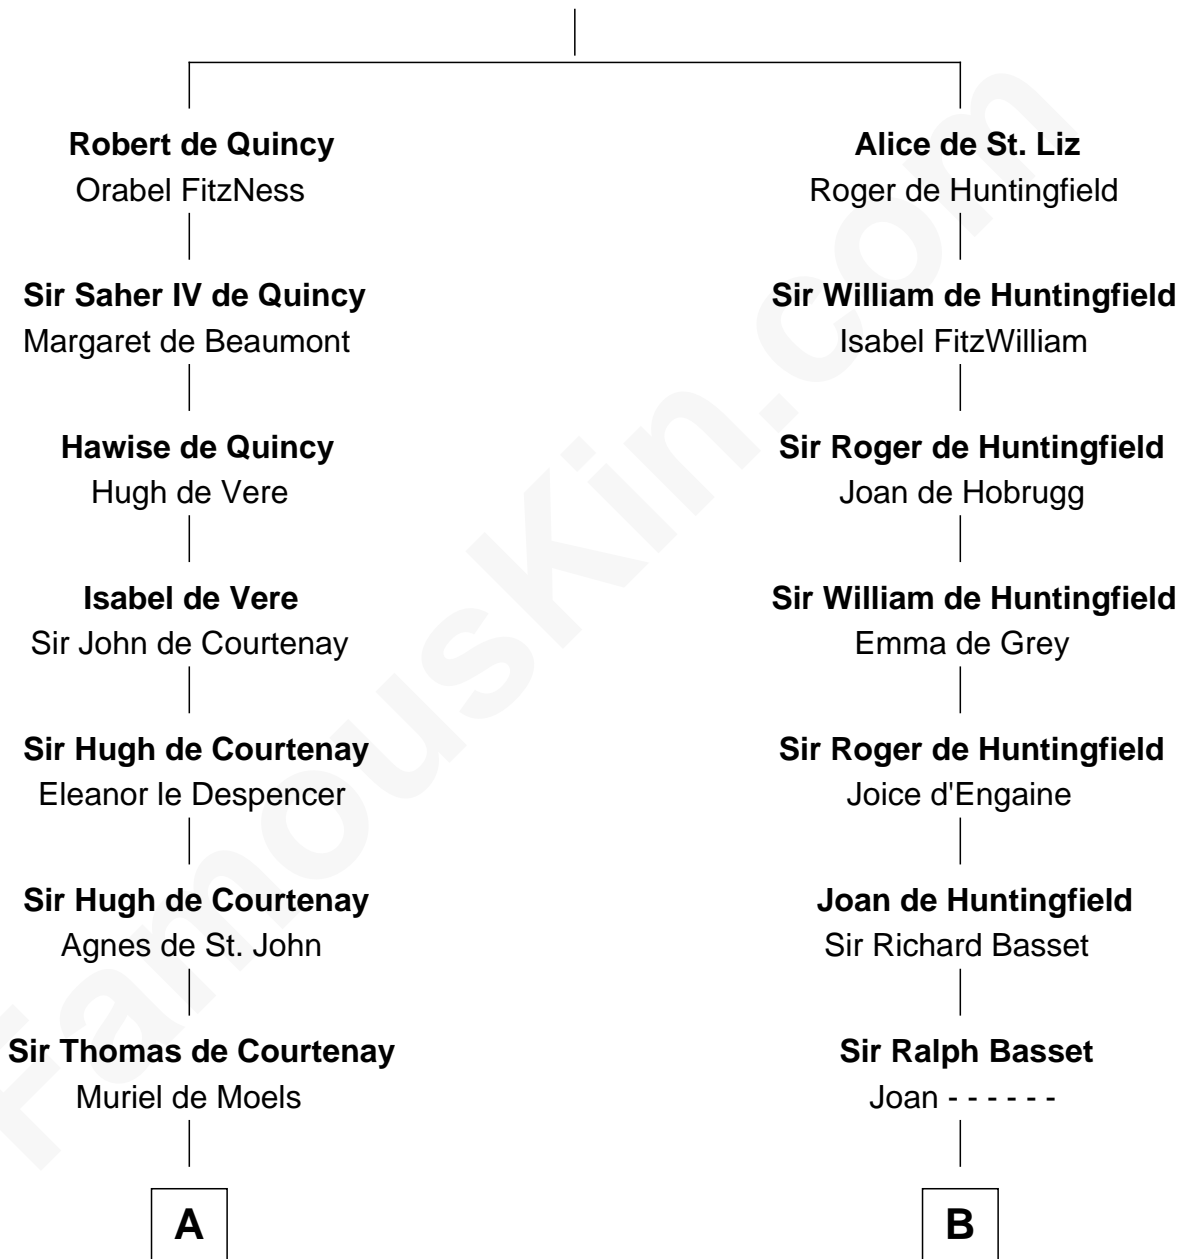

FamousKin.com
Relationship Chart of
William C. C. Claiborne
1st Governor of Louisiana

21st cousin of

Robert Townsend

Member of the Culper Spy Ring during the American Revolution

Saher I de Quincy
 Maud de St. Liz

C

Ann West

Henry Fox

Ann Fox

Thomas Claiborne

Nathaniel Claiborne

Jane Cole

William Claiborne

Mary Leigh

William C. C. Claiborne

1st Governor of Louisiana

D

Job Almy

Mary Unthank

Audrey Almy

James Townsend

Jacob Townsend

Phoebe Seaman

Samuel Townsend

Sarah Stoddard

Robert Townsend

Spy known as "Culper Jr."

FamousKin.com