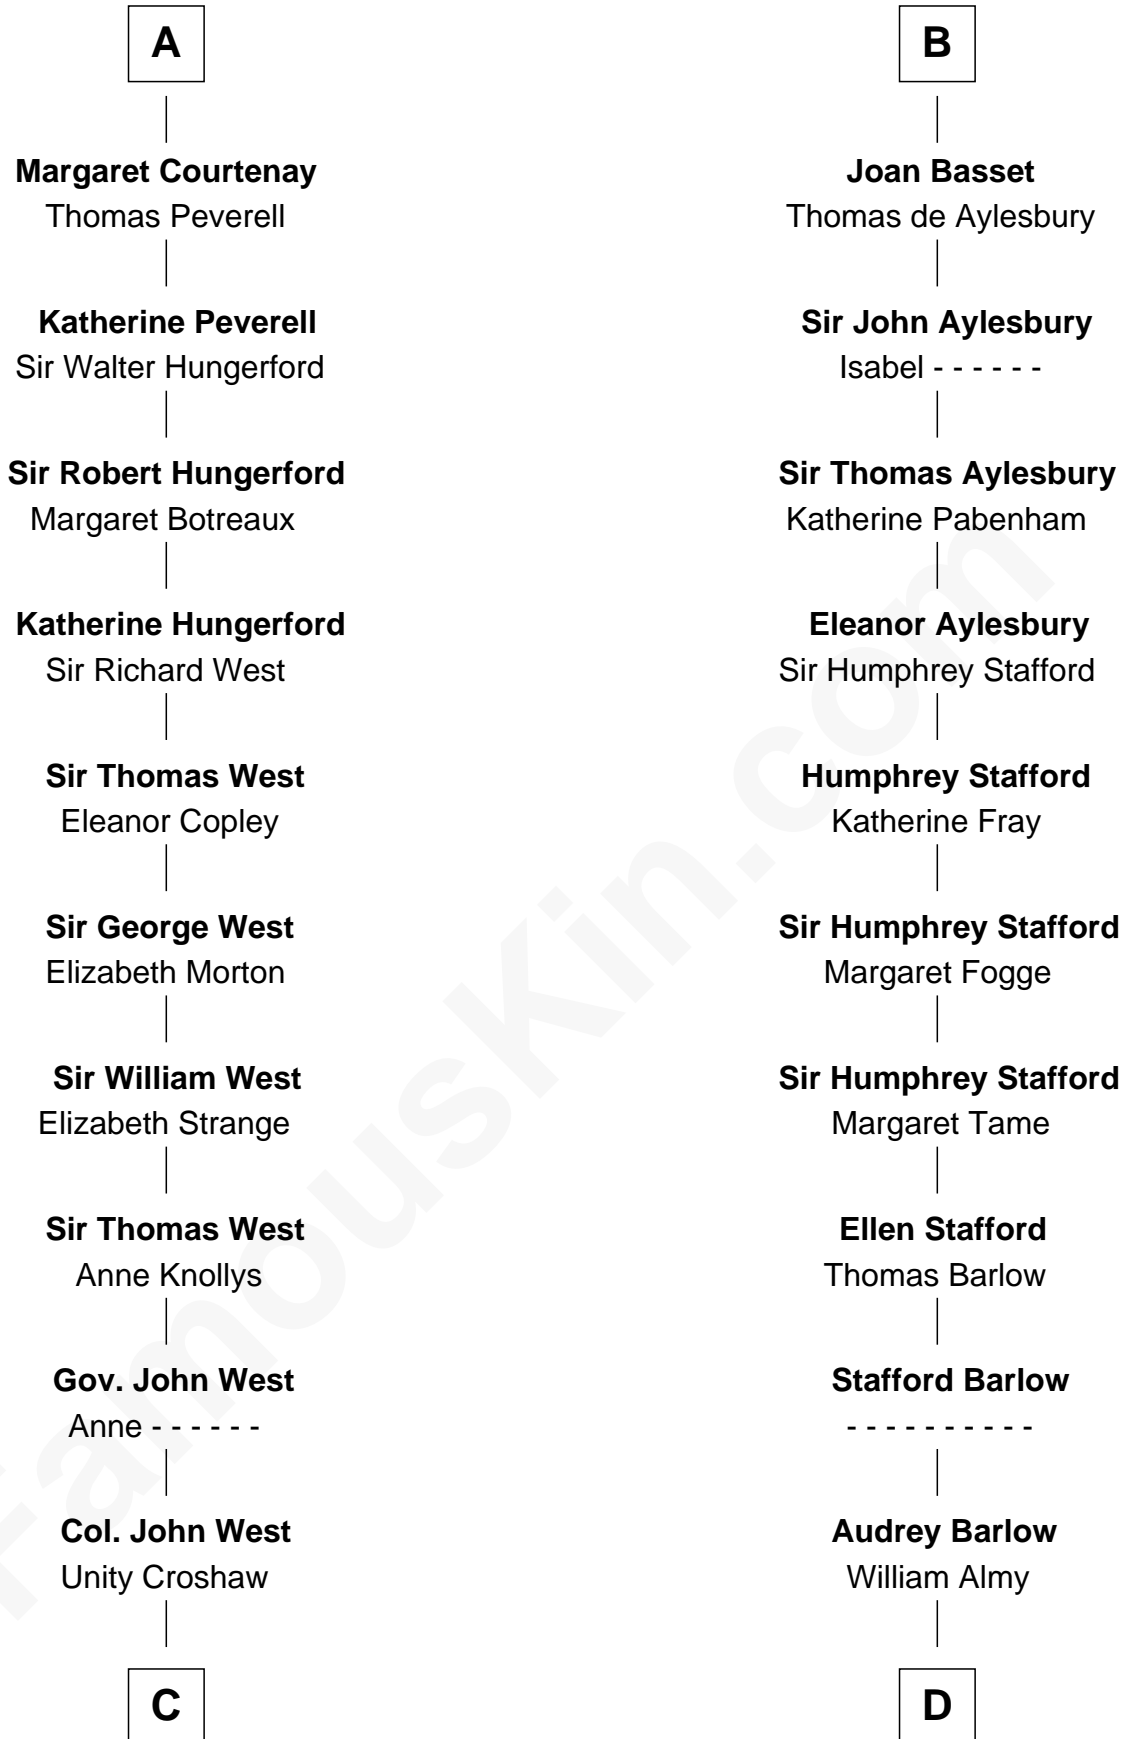

FamousKin.com
Relationship Chart of
William C. C. Claiborne
1st Governor of Louisiana

21st cousin of

Robert Townsend

Member of the Culper Spy Ring during the American Revolution

Saher I de Quincy
 Maud de St. Liz

C

Ann West

Henry Fox

Ann Fox

Thomas Claiborne

Nathaniel Claiborne

Jane Cole

William Claiborne

Mary Leigh

William C. C. Claiborne

1st Governor of Louisiana

D

Job Almy

Mary Unthank

Audrey Almy

James Townsend

Jacob Townsend

Phoebe Seaman

Samuel Townsend

Sarah Stoddard

Robert Townsend

Spy known as "Culper Jr."

FamousKin.com