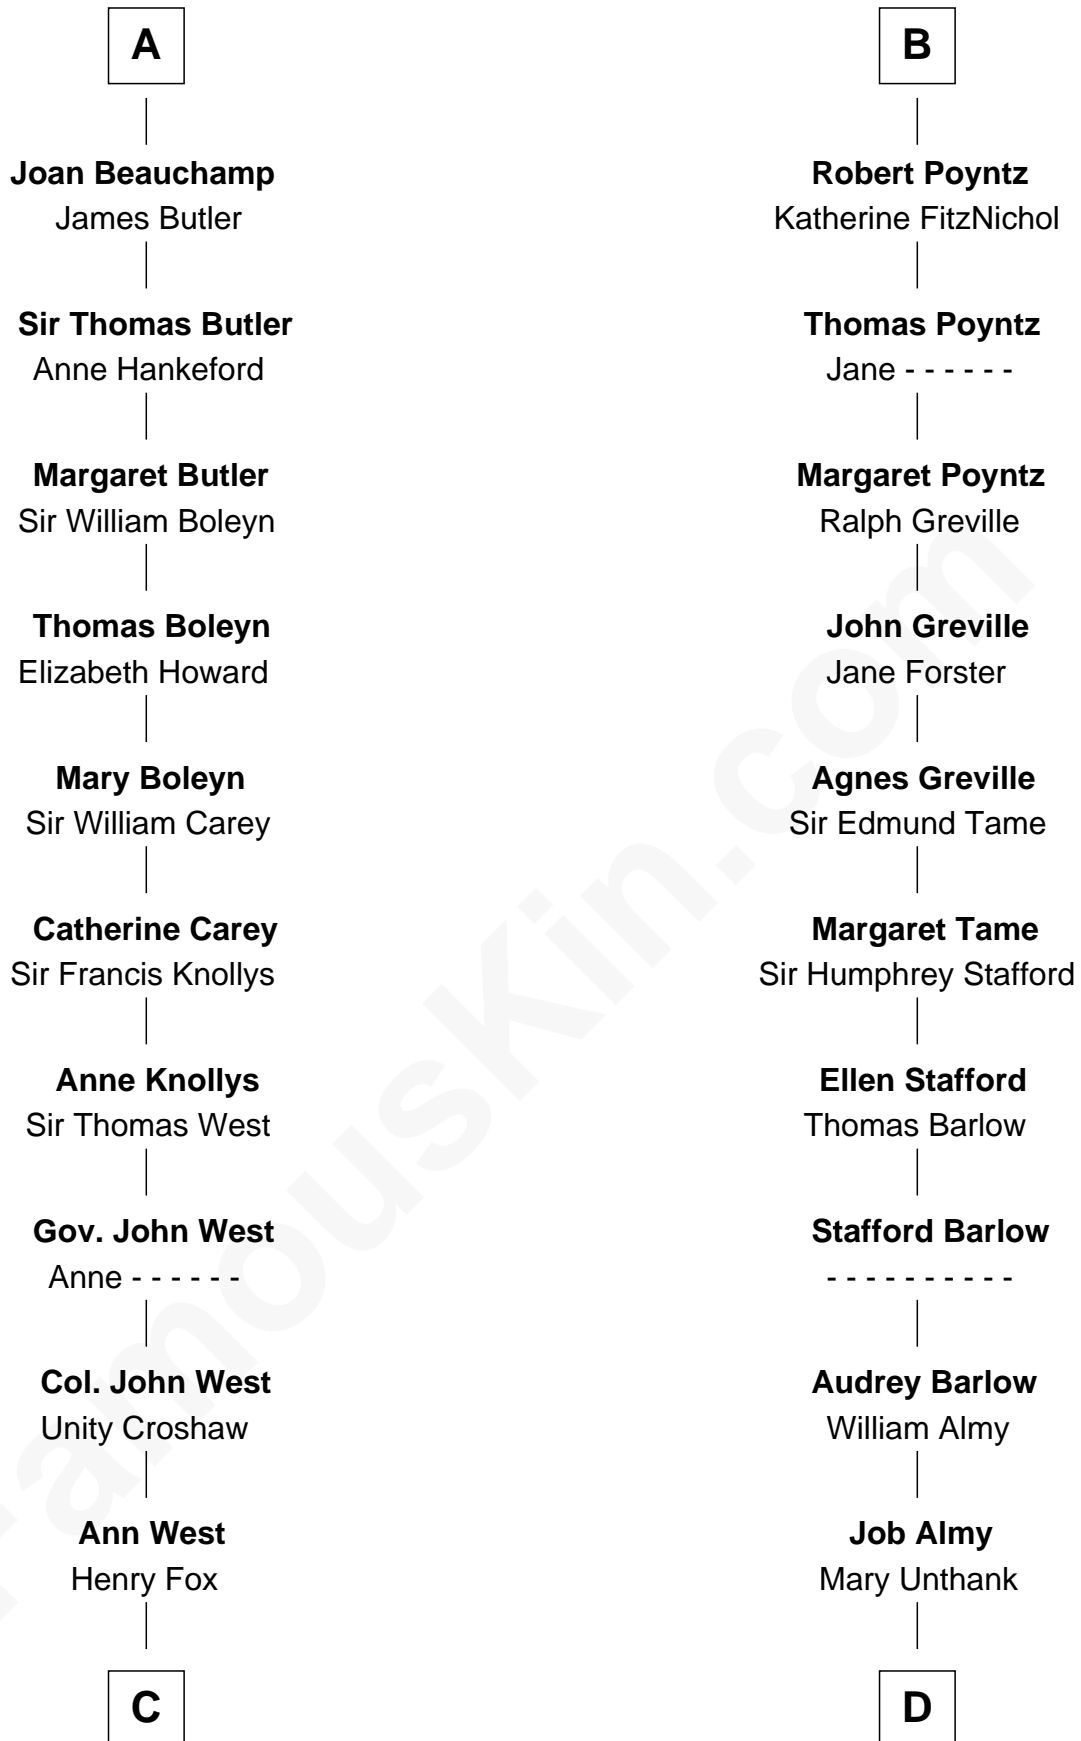

FamousKin.com
Relationship Chart of
William C. C. Claiborne
1st Governor of Louisiana

20th cousin of

Robert Townsend

Member of the Culper Spy Ring during the American Revolution

C

Ann Fox

Thomas Claiborne

Nathaniel Claiborne

Jane Cole

William Claiborne

Mary Leigh

William C. C. Claiborne

1st Governor of Louisiana

D

Audrey Almy

James Townsend

Jacob Townsend

Phoebe Seaman

Samuel Townsend

Sarah Stoddard

Robert Townsend

Spy known as "Culper Jr."

FamousKin.com