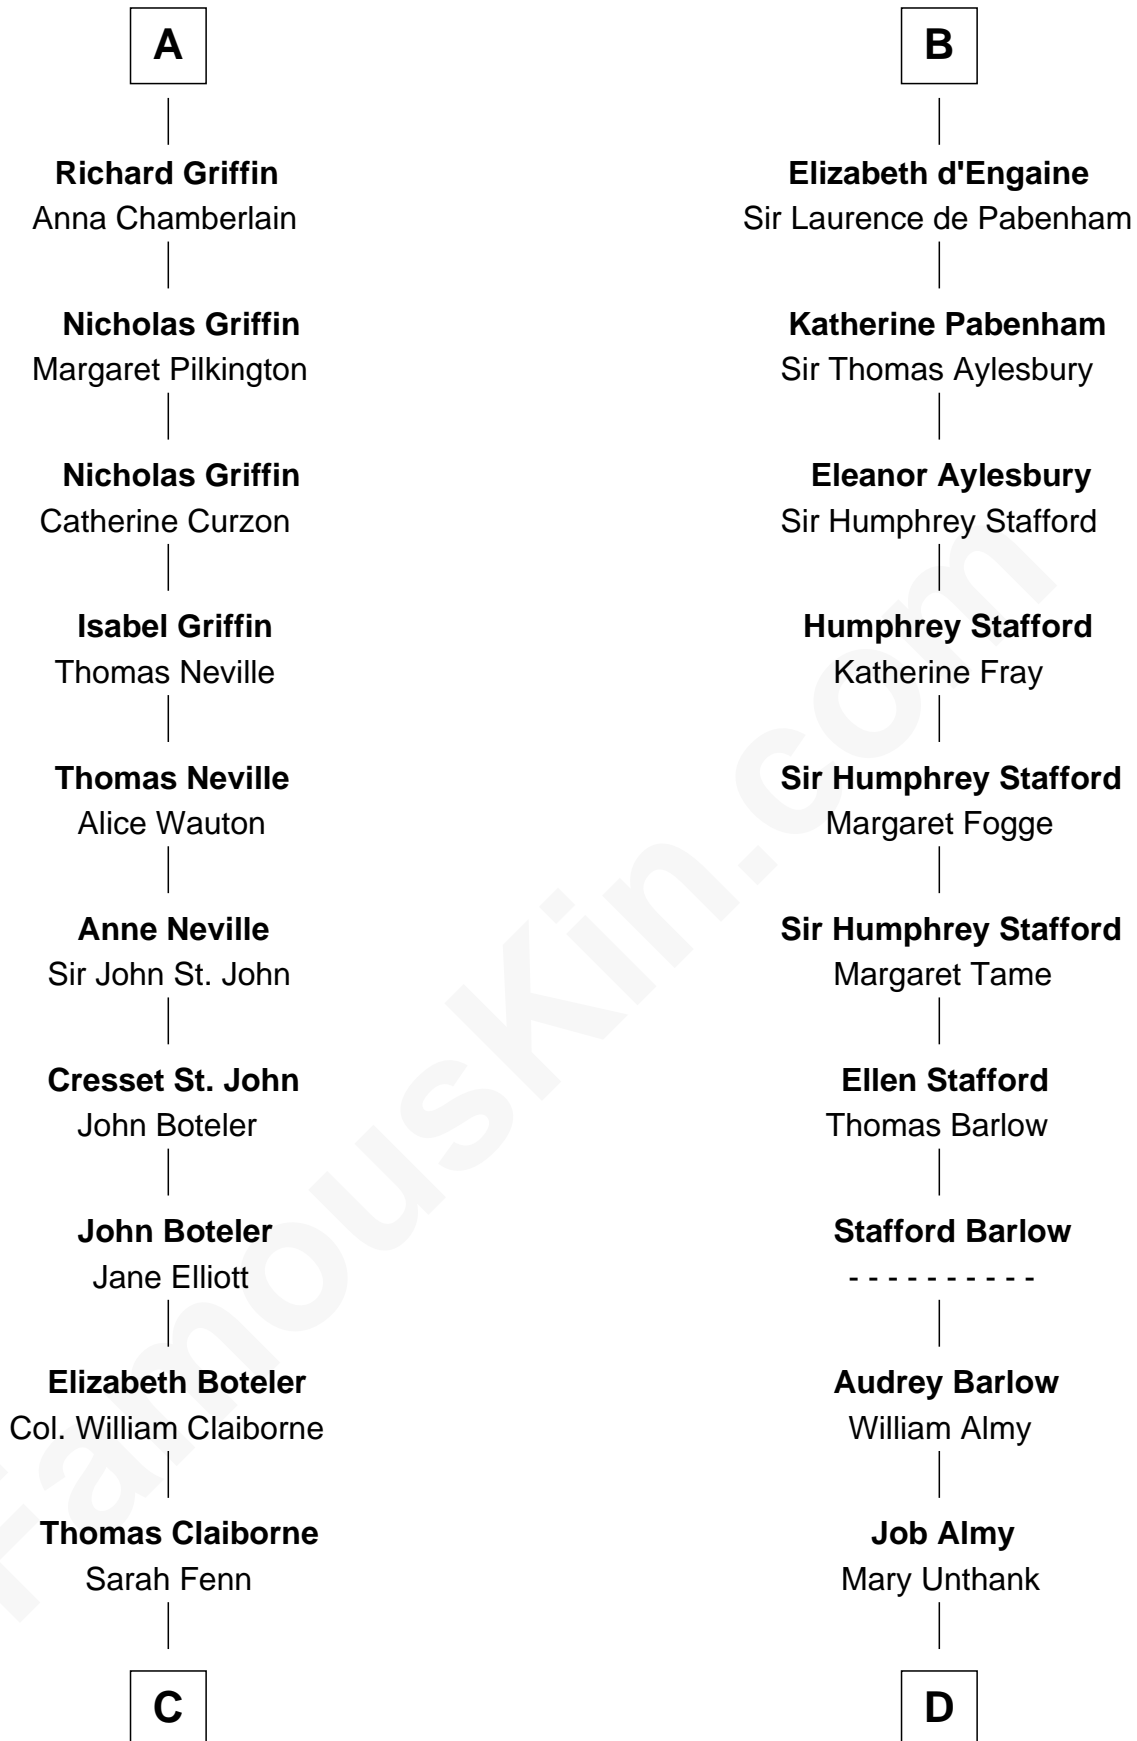

FamousKin.com Relationship Chart of

William C. C. Claiborne

1st Governor of Louisiana

20th cousin of

Robert Townsend

Member of the Culper Spy Ring during the American Revolution

C

Thomas Claiborne

Ann Fox

Nathaniel Claiborne

Jane Cole

William Claiborne

Mary Leigh

William C. C. Claiborne

1st Governor of Louisiana

D

Audrey Almy

James Townsend

Jacob Townsend

Phoebe Seaman

Samuel Townsend

Sarah Stoddard

Robert Townsend

Spy known as "Culper Jr."