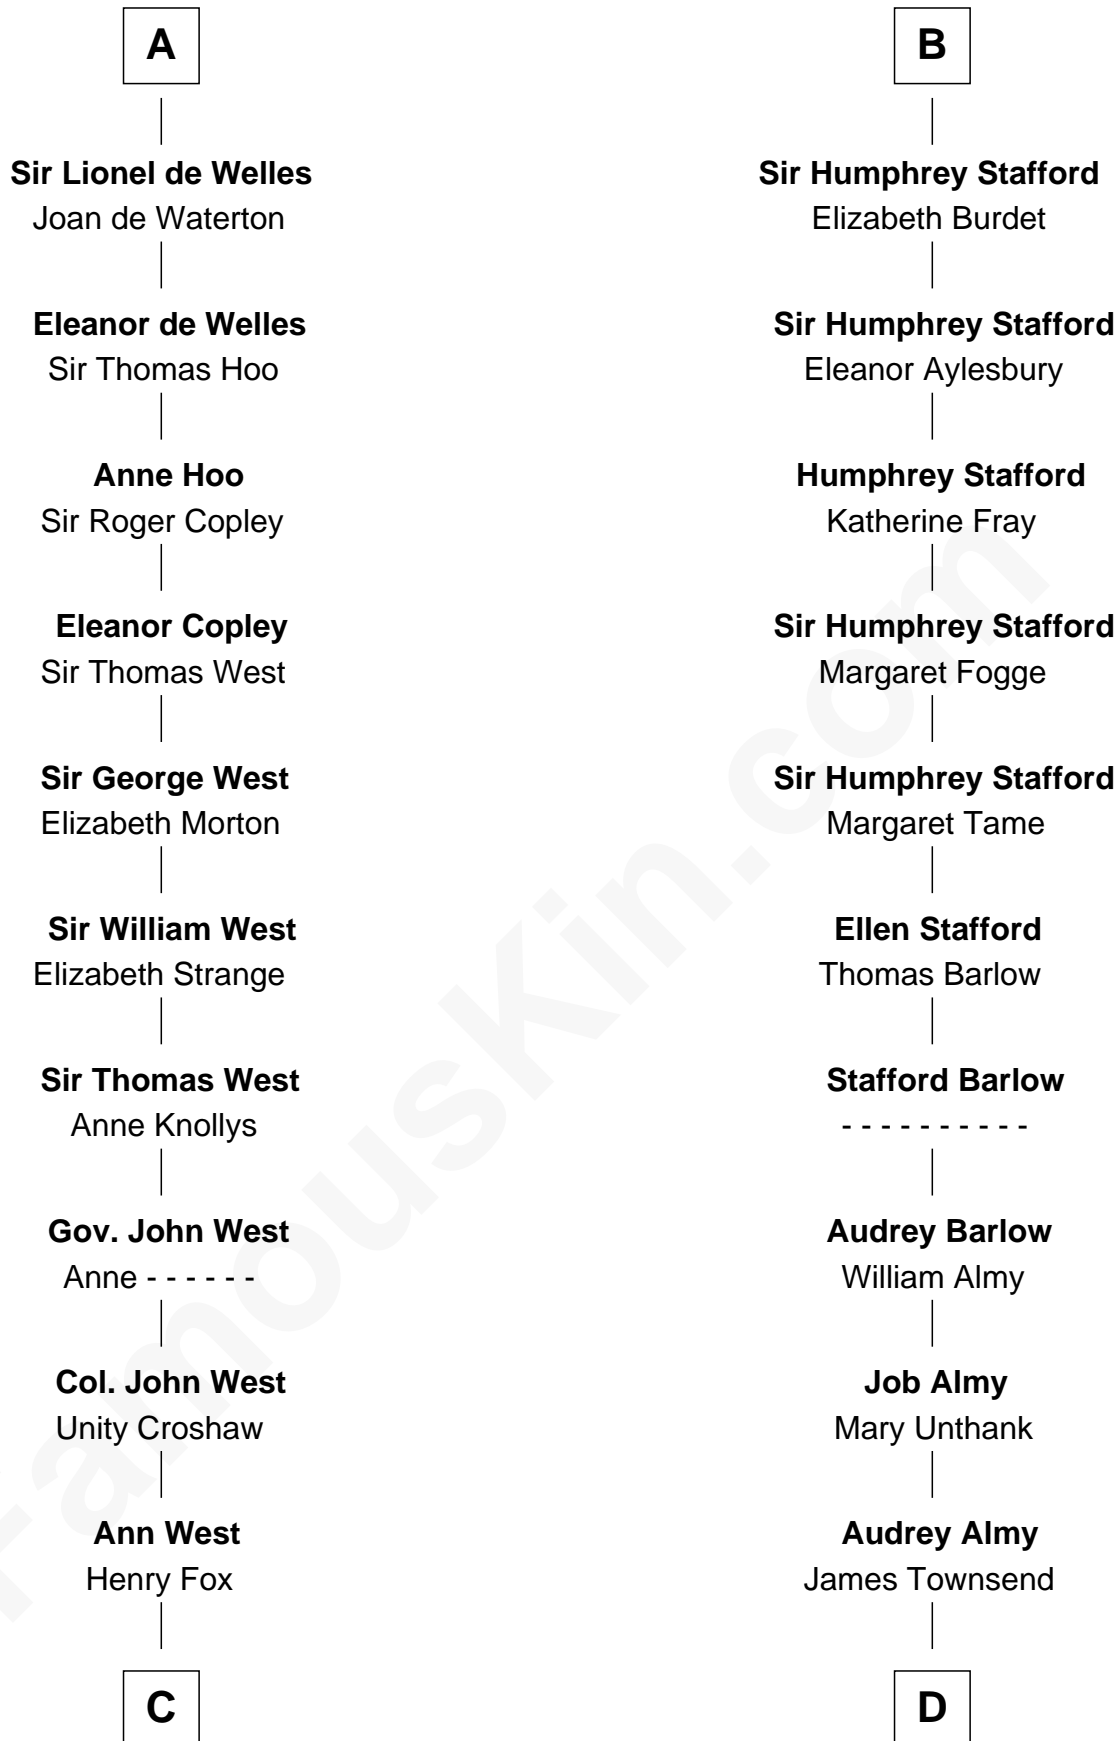

FamousKin.com
Relationship Chart of
William C. C. Claiborne
1st Governor of Louisiana

19th cousin 1 time removed of

Robert Townsend

Member of the Culper Spy Ring during the American Revolution

C

Ann Fox

Thomas Claiborne

Nathaniel Claiborne

Jane Cole

William Claiborne

Mary Leigh

William C. C. Claiborne

1st Governor of Louisiana

D

Jacob Townsend

Phoebe Seaman

Samuel Townsend

Sarah Stoddard

Robert Townsend

Spy known as "Culper Jr."

FamousKin.com