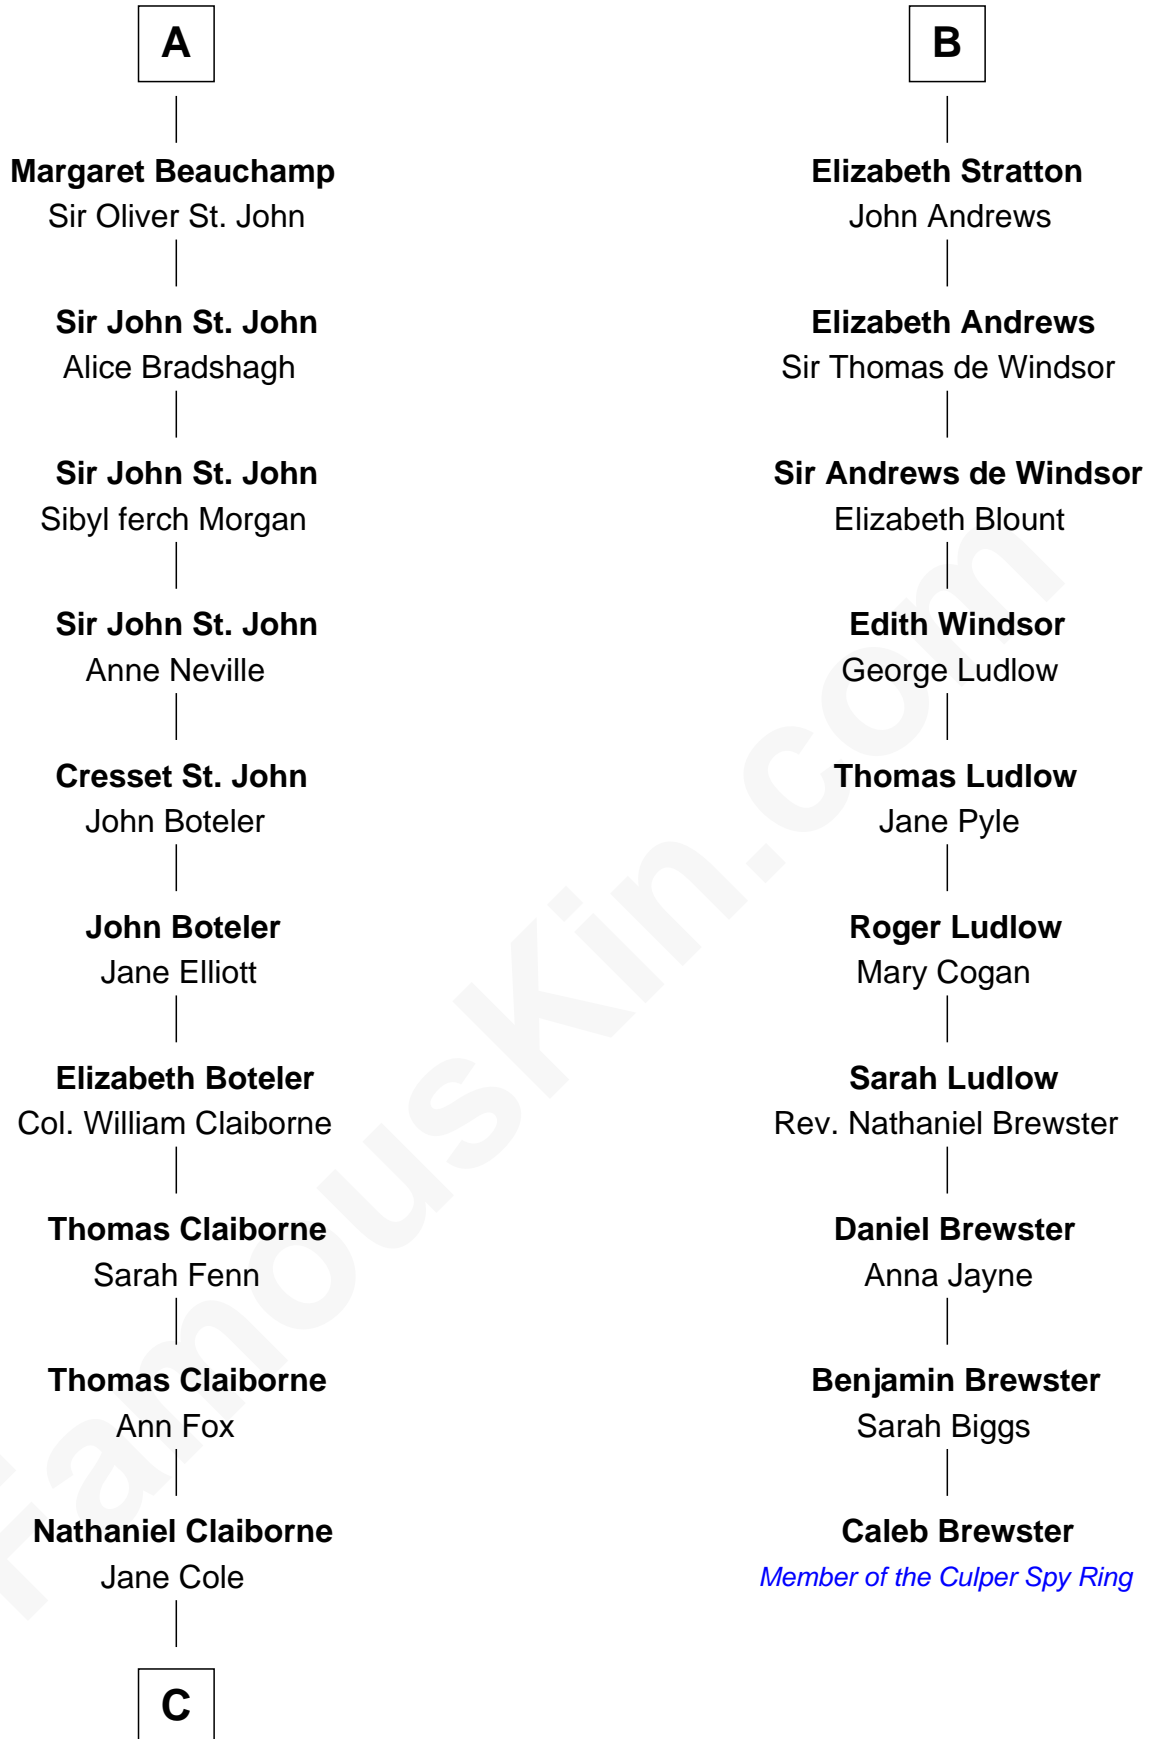

FamousKin.com
Relationship Chart of
William C. C. Claiborne
1st Governor of Louisiana

16th cousin 2 times removed of

Caleb Brewster

Member of the Culper Spy Ring during the American Revolution

Sir Humphrey de Bohun

Maud of Eu

C

William Claiborne

Mary Leigh

William C. C. Claiborne

1st Governor of Louisiana

FamousKin.com