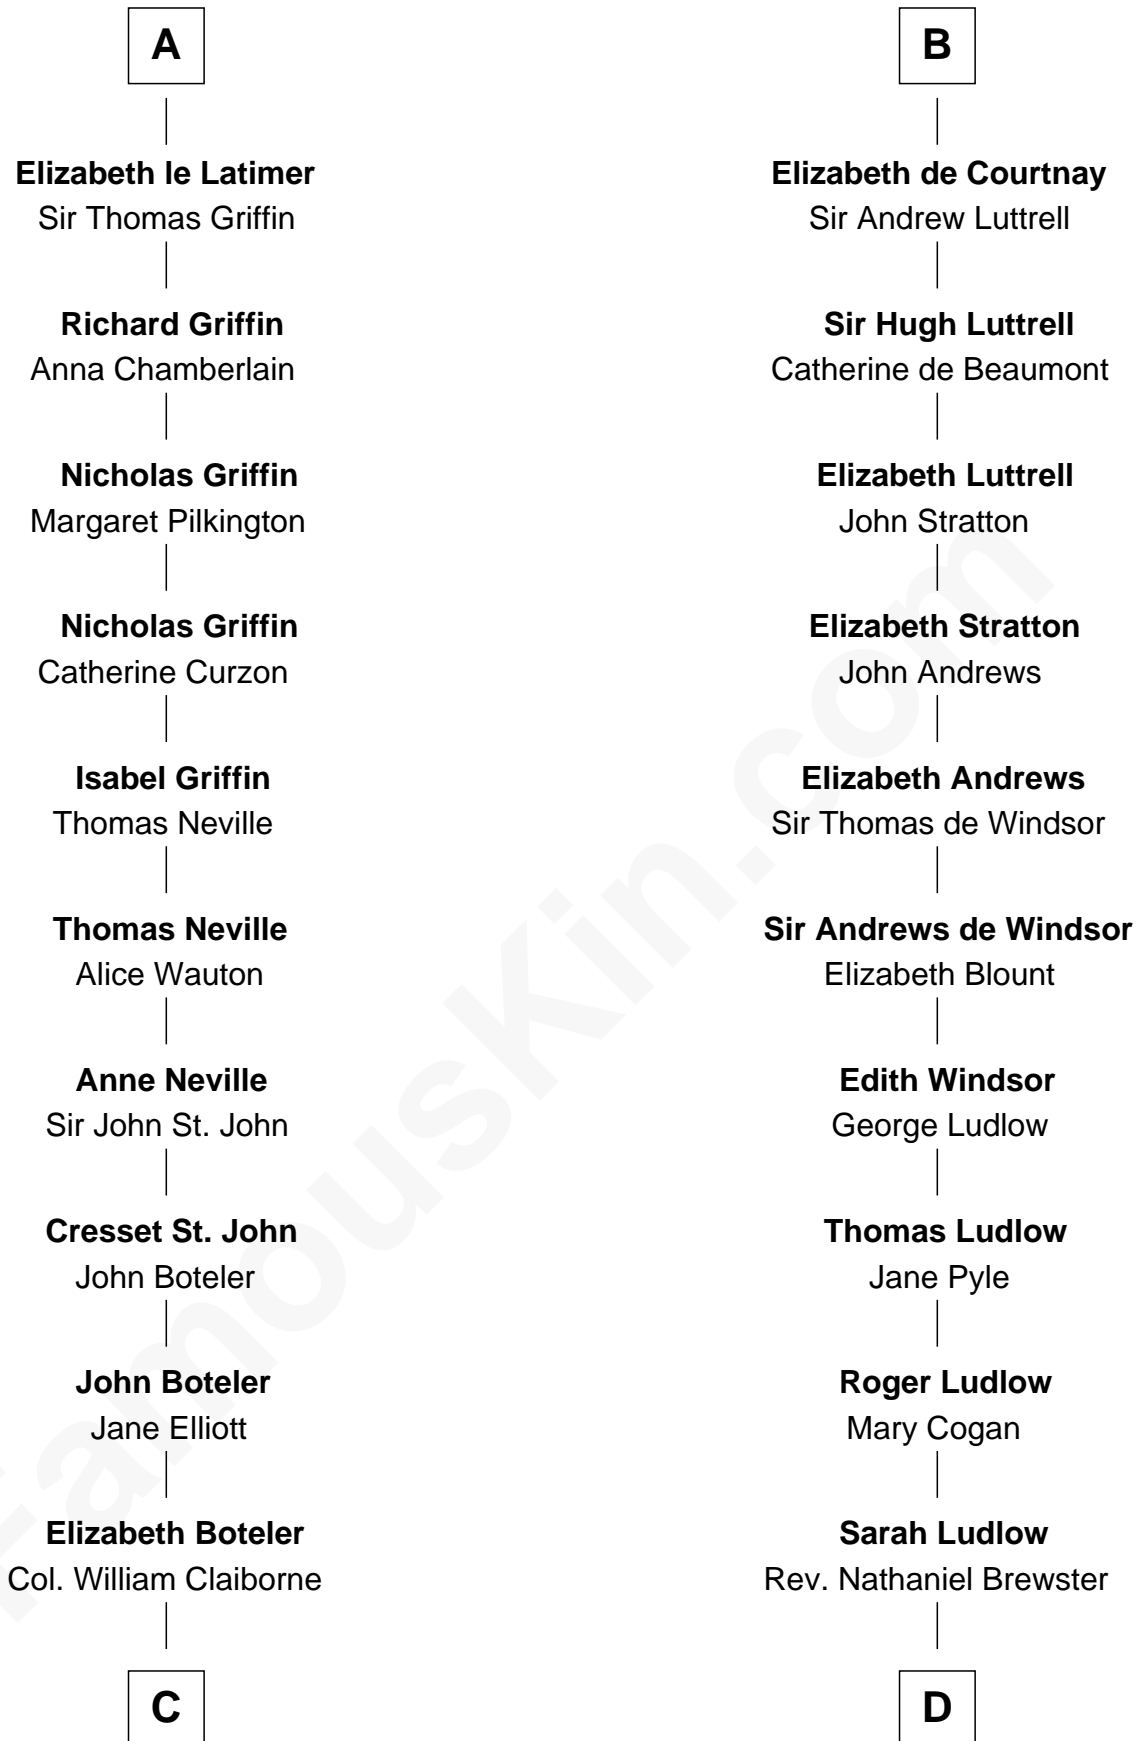

**FamousKin.com**  
**Relationship Chart of**  
**William C. C. Claiborne**  
*1st Governor of Louisiana*

19th cousin 2 times removed of

**Caleb Brewster**

*Member of the Culper Spy Ring during the American Revolution*

**Walter of Salisbury**

**C**

**Thomas Claiborne**  
Sarah Fenn

**Thomas Claiborne**  
Ann Fox

**Nathaniel Claiborne**  
Jane Cole

**William Claiborne**  
Mary Leigh

**William C. C. Claiborne**  
*1st Governor of Louisiana*

**D**

**Daniel Brewster**  
Anna Jayne

**Benjamin Brewster**  
Sarah Biggs

**Caleb Brewster**  
*Member of the Culper Spy Ring*