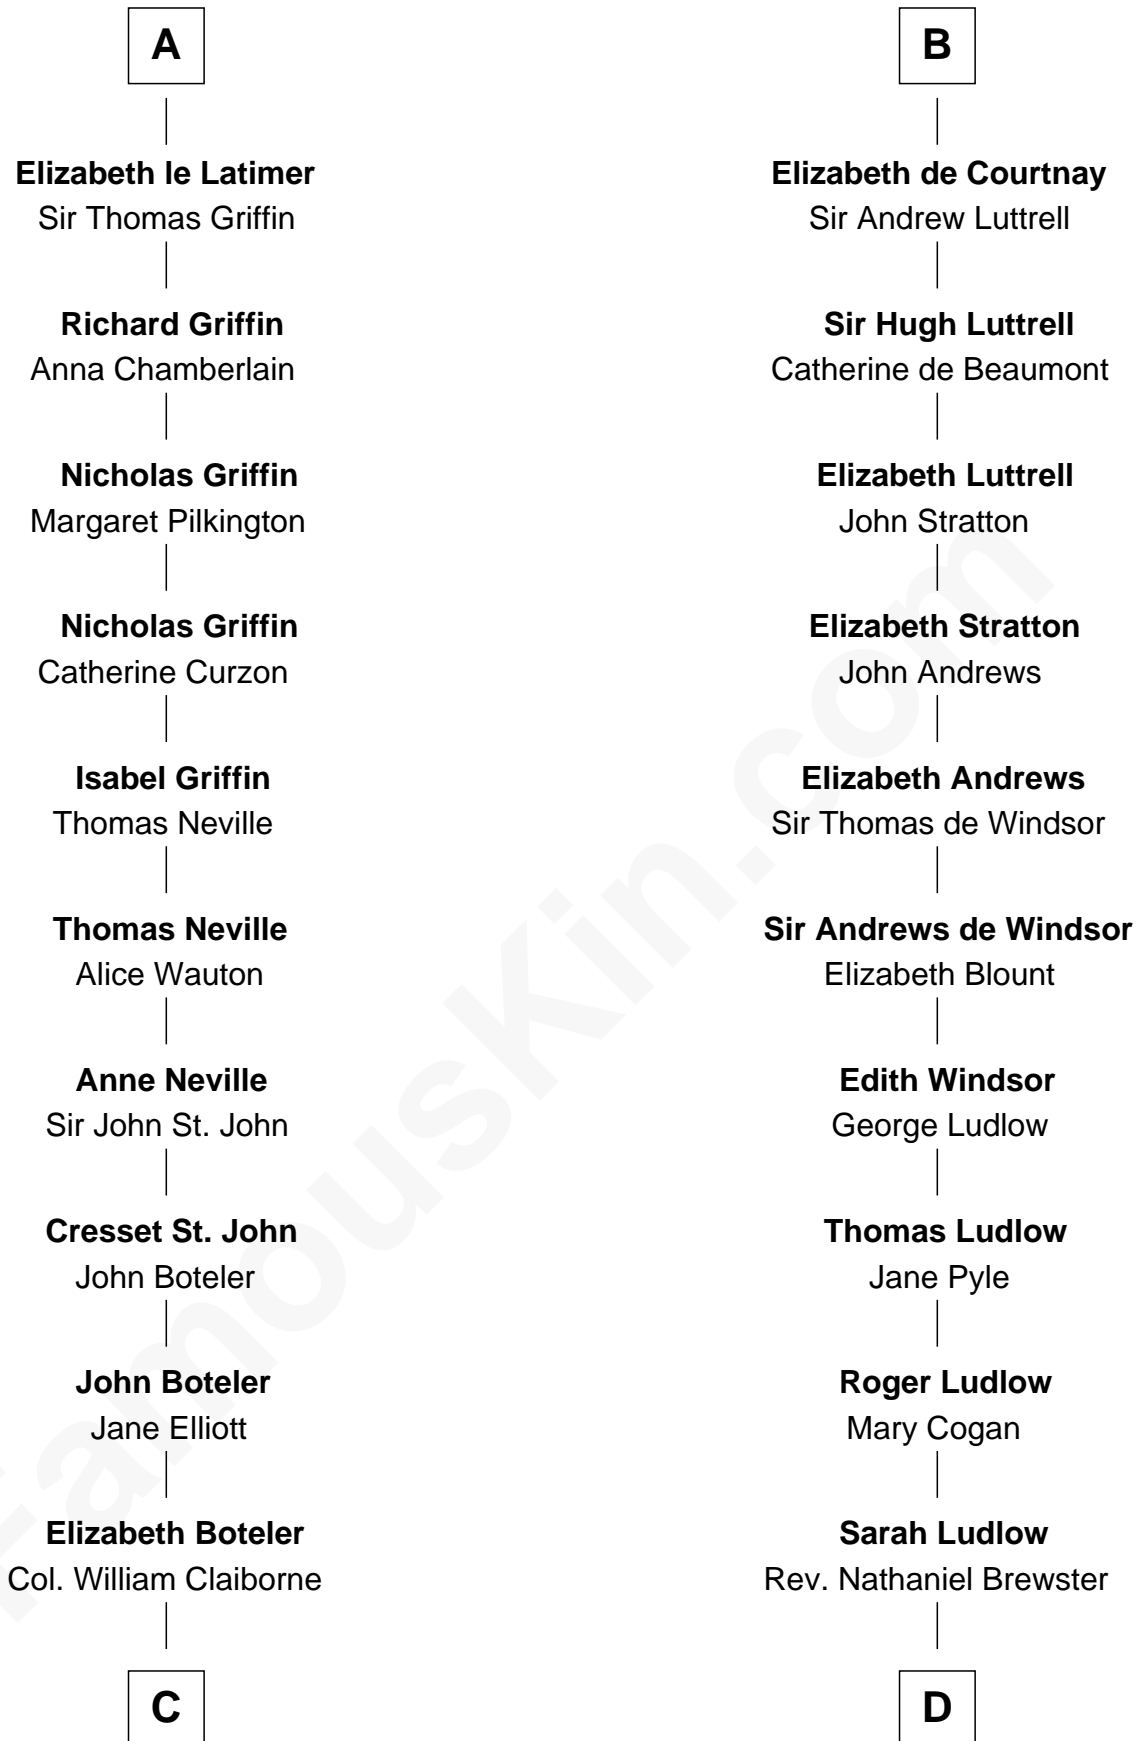

FamousKin.com
Relationship Chart of
William C. C. Claiborne
1st Governor of Louisiana

19th cousin 2 times removed of

Caleb Brewster

Member of the Culper Spy Ring during the American Revolution

Gilbert Fitzgilbert de Clare
 Isabel de Beaumont

C

Thomas Claiborne

Sarah Fenn

Thomas Claiborne

Ann Fox

Nathaniel Claiborne

Jane Cole

William Claiborne

Mary Leigh

William C. C. Claiborne

1st Governor of Louisiana

D

Daniel Brewster

Anna Jayne

Benjamin Brewster

Sarah Biggs

Caleb Brewster

Member of the Culper Spy Ring