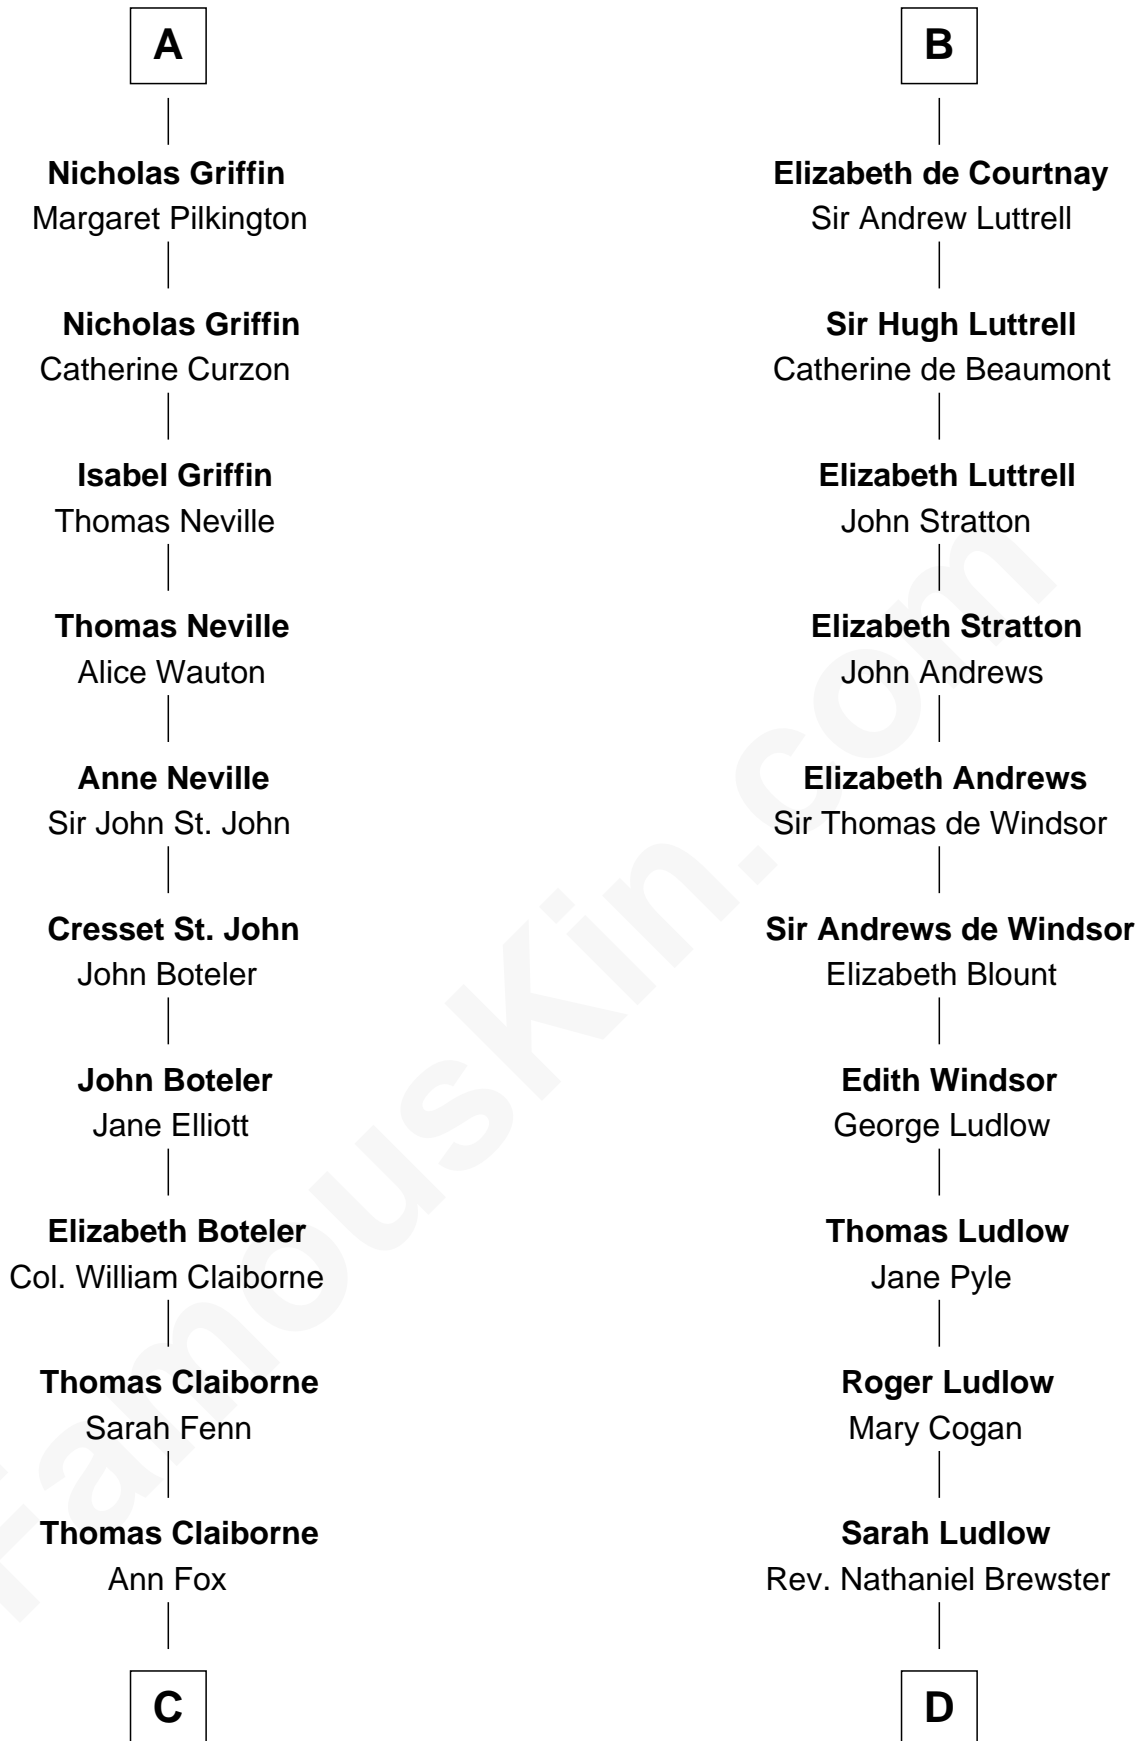

FamousKin.com
Relationship Chart of
William C. C. Claiborne
1st Governor of Louisiana

19th cousin of

Caleb Brewster

Member of the Culper Spy Ring during the American Revolution

Henry of Huntingdon
 Ada de Warenne

C

Nathaniel Claiborne

Jane Cole

William Claiborne

Mary Leigh

William C. C. Claiborne

1st Governor of Louisiana

D

Daniel Brewster

Anna Jayne

Benjamin Brewster

Sarah Biggs

Caleb Brewster

Member of the Culper Spy Ring

FamousKin.com