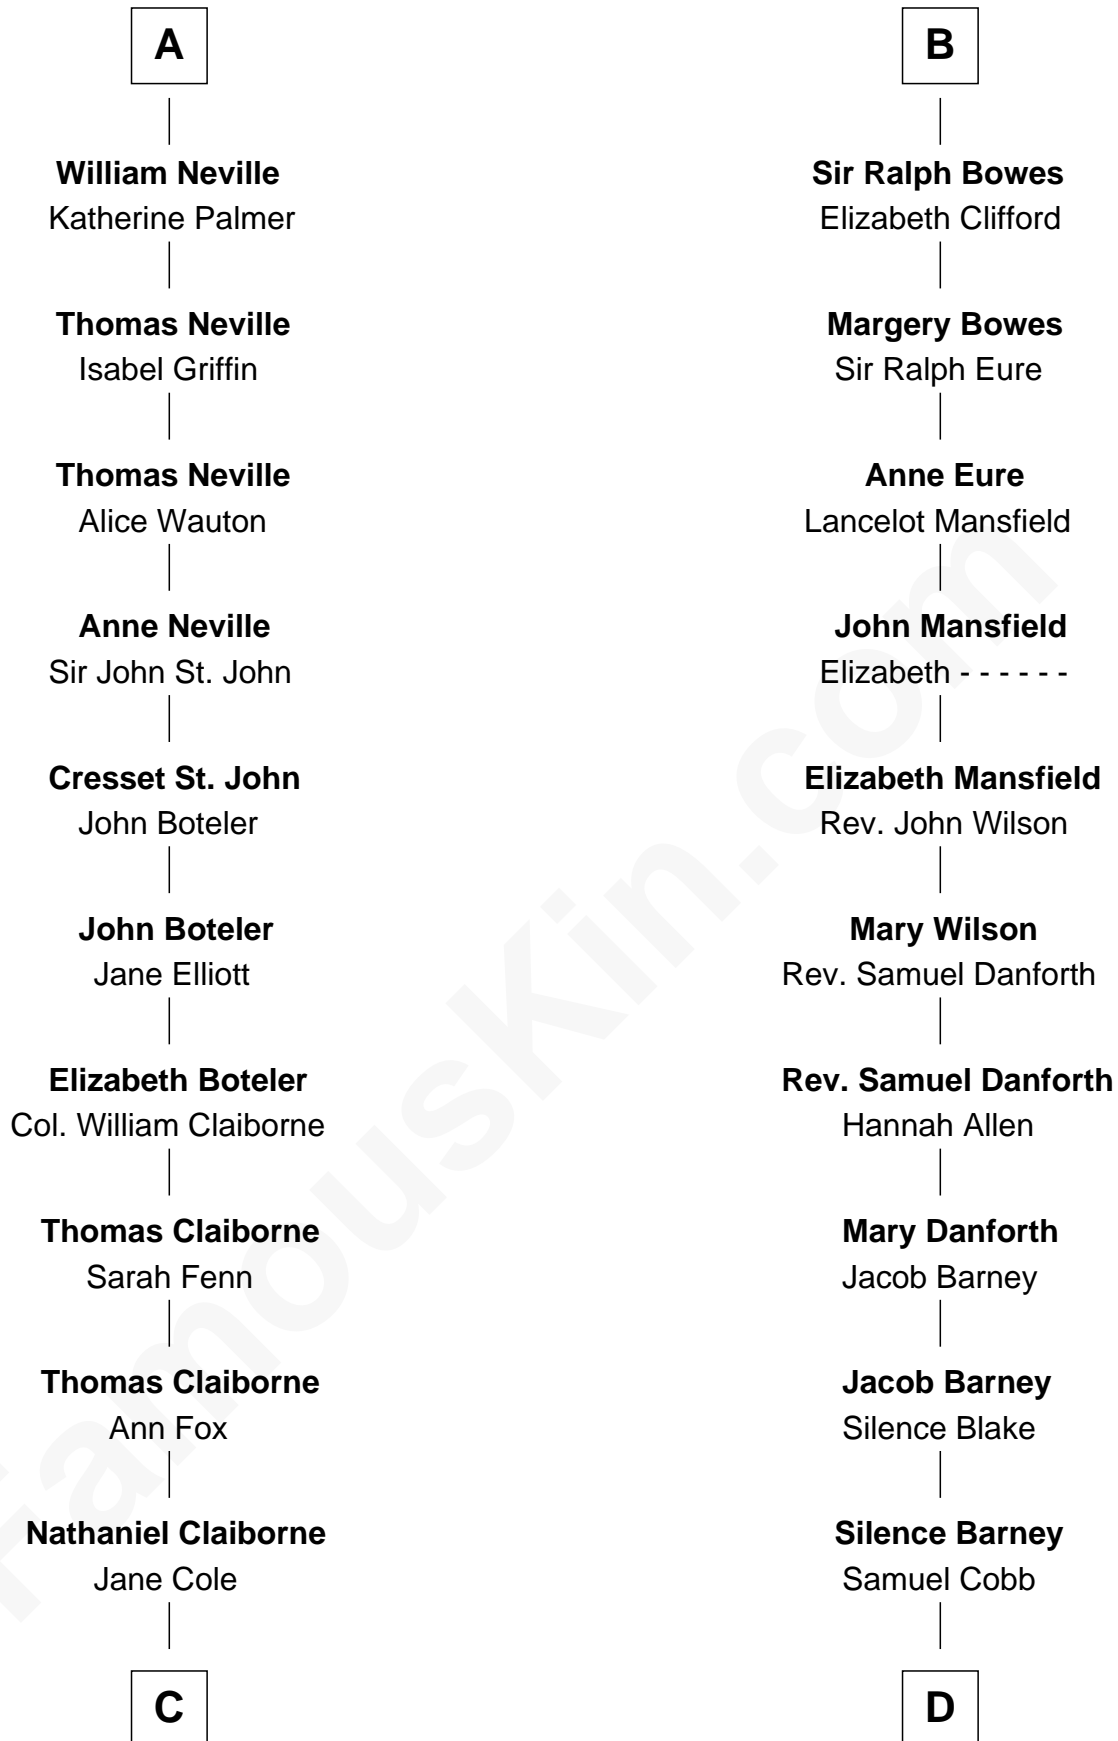

FamousKin.com Relationship Chart of

William C. C. Claiborne

1st Governor of Louisiana

18th cousin 3 times removed of

Sandra Day O'Connor

First Female U.S. Supreme Court Justice

C

William Claiborne

Mary Leigh

William C. C. Claiborne

1st Governor of Louisiana

D

Lettice Carlyle Cobb

Luke Day

Hollis Day

Eliza L. Flanders