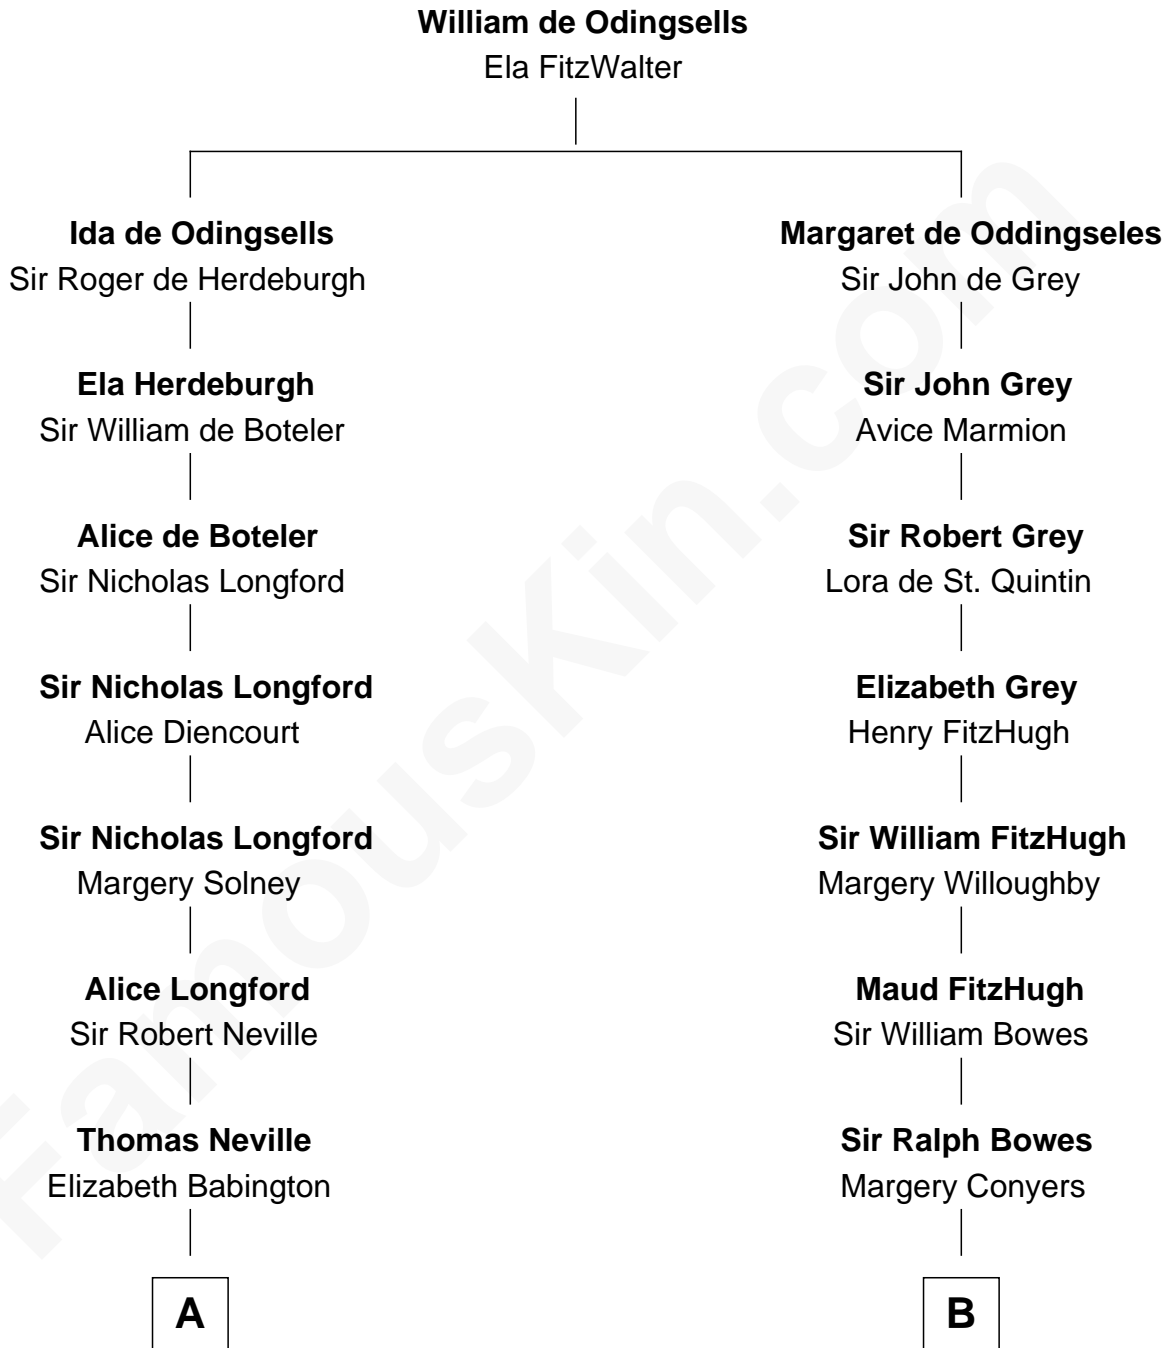

FamousKin.com Relationship Chart of

William C. C. Claiborne

1st Governor of Louisiana

18th cousin 3 times removed of

Sandra Day O'Connor

First Female U.S. Supreme Court Justice

C

William Claiborne

Mary Leigh

William C. C. Claiborne

1st Governor of Louisiana

D

Lettice Carlyle Cobb

Luke Day

Hollis Day

Eliza L. Flanders