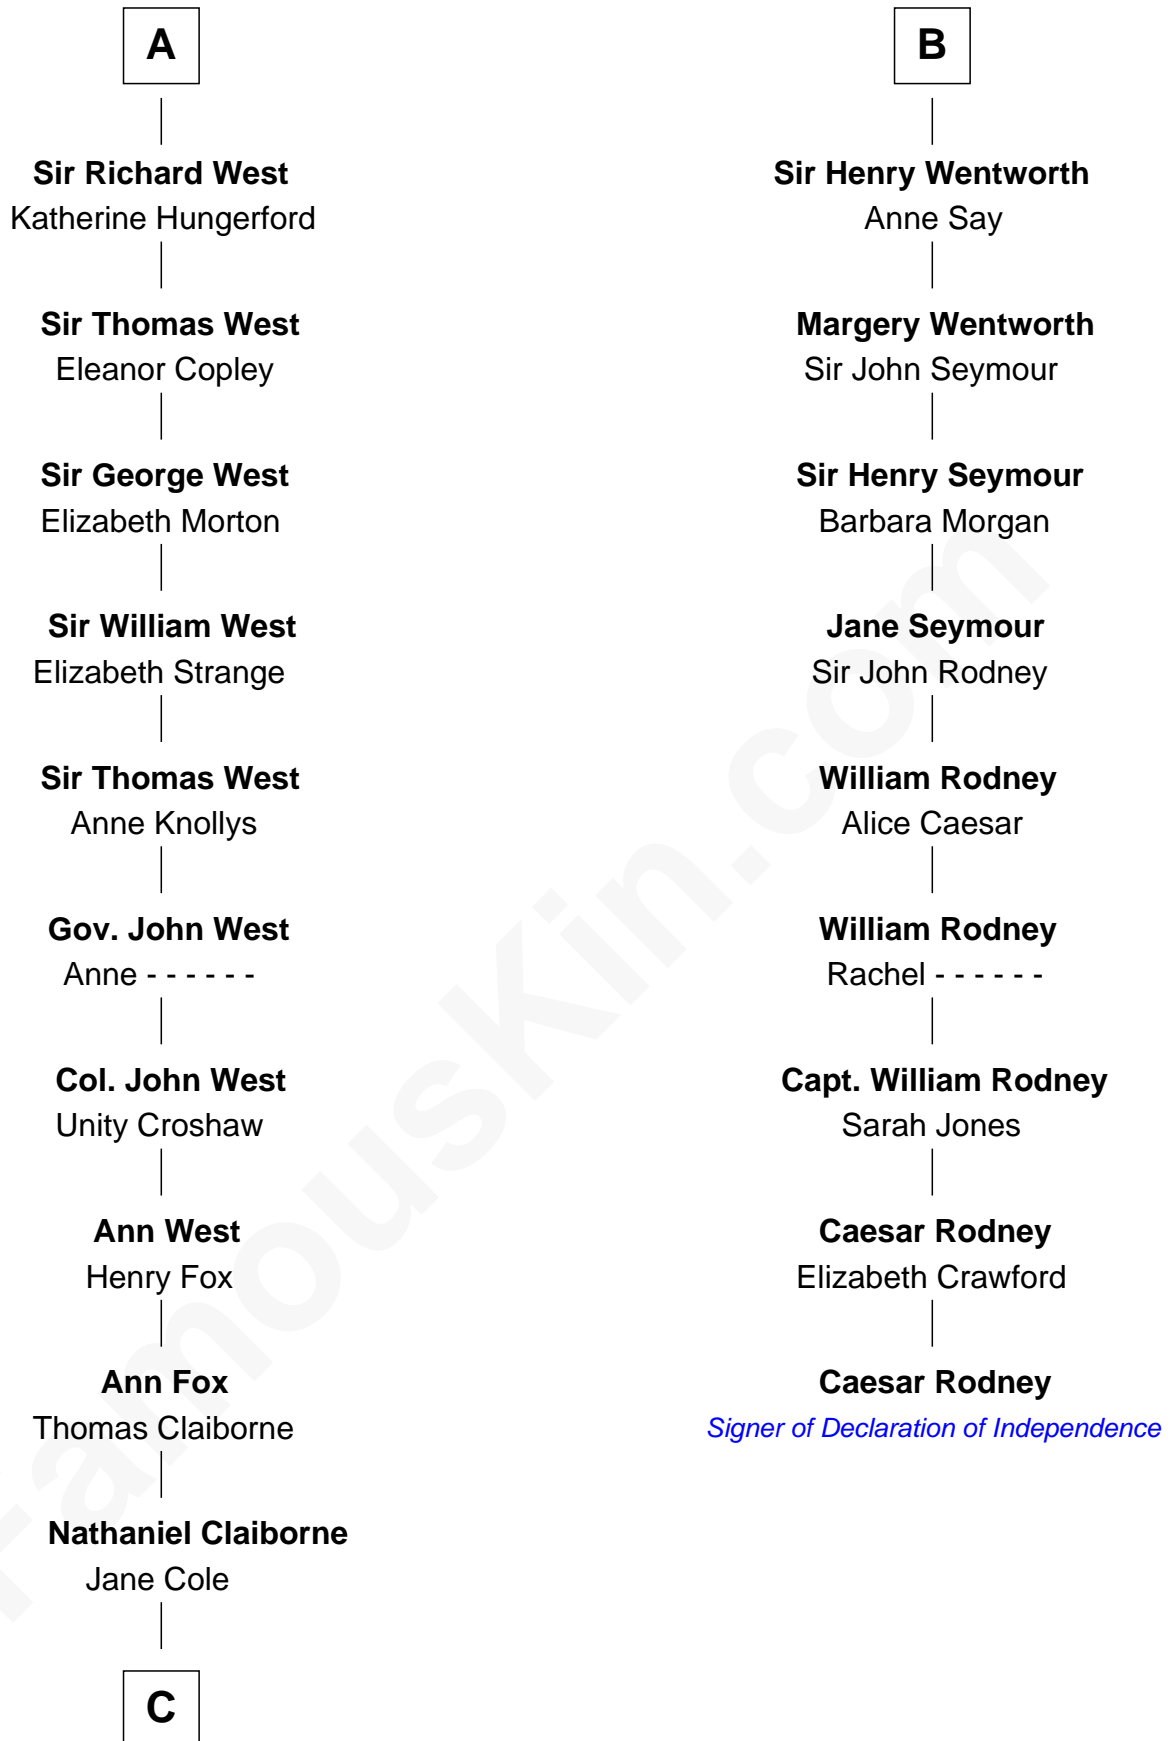

FamousKin.com
Relationship Chart of
William C. C. Claiborne
1st Governor of Louisiana

15th cousin 3 times removed of

Caesar Rodney
Signer of the Declaration of Independence

C

William Claiborne

Mary Leigh

William C. C. Claiborne

1st Governor of Louisiana

FamousKin.com