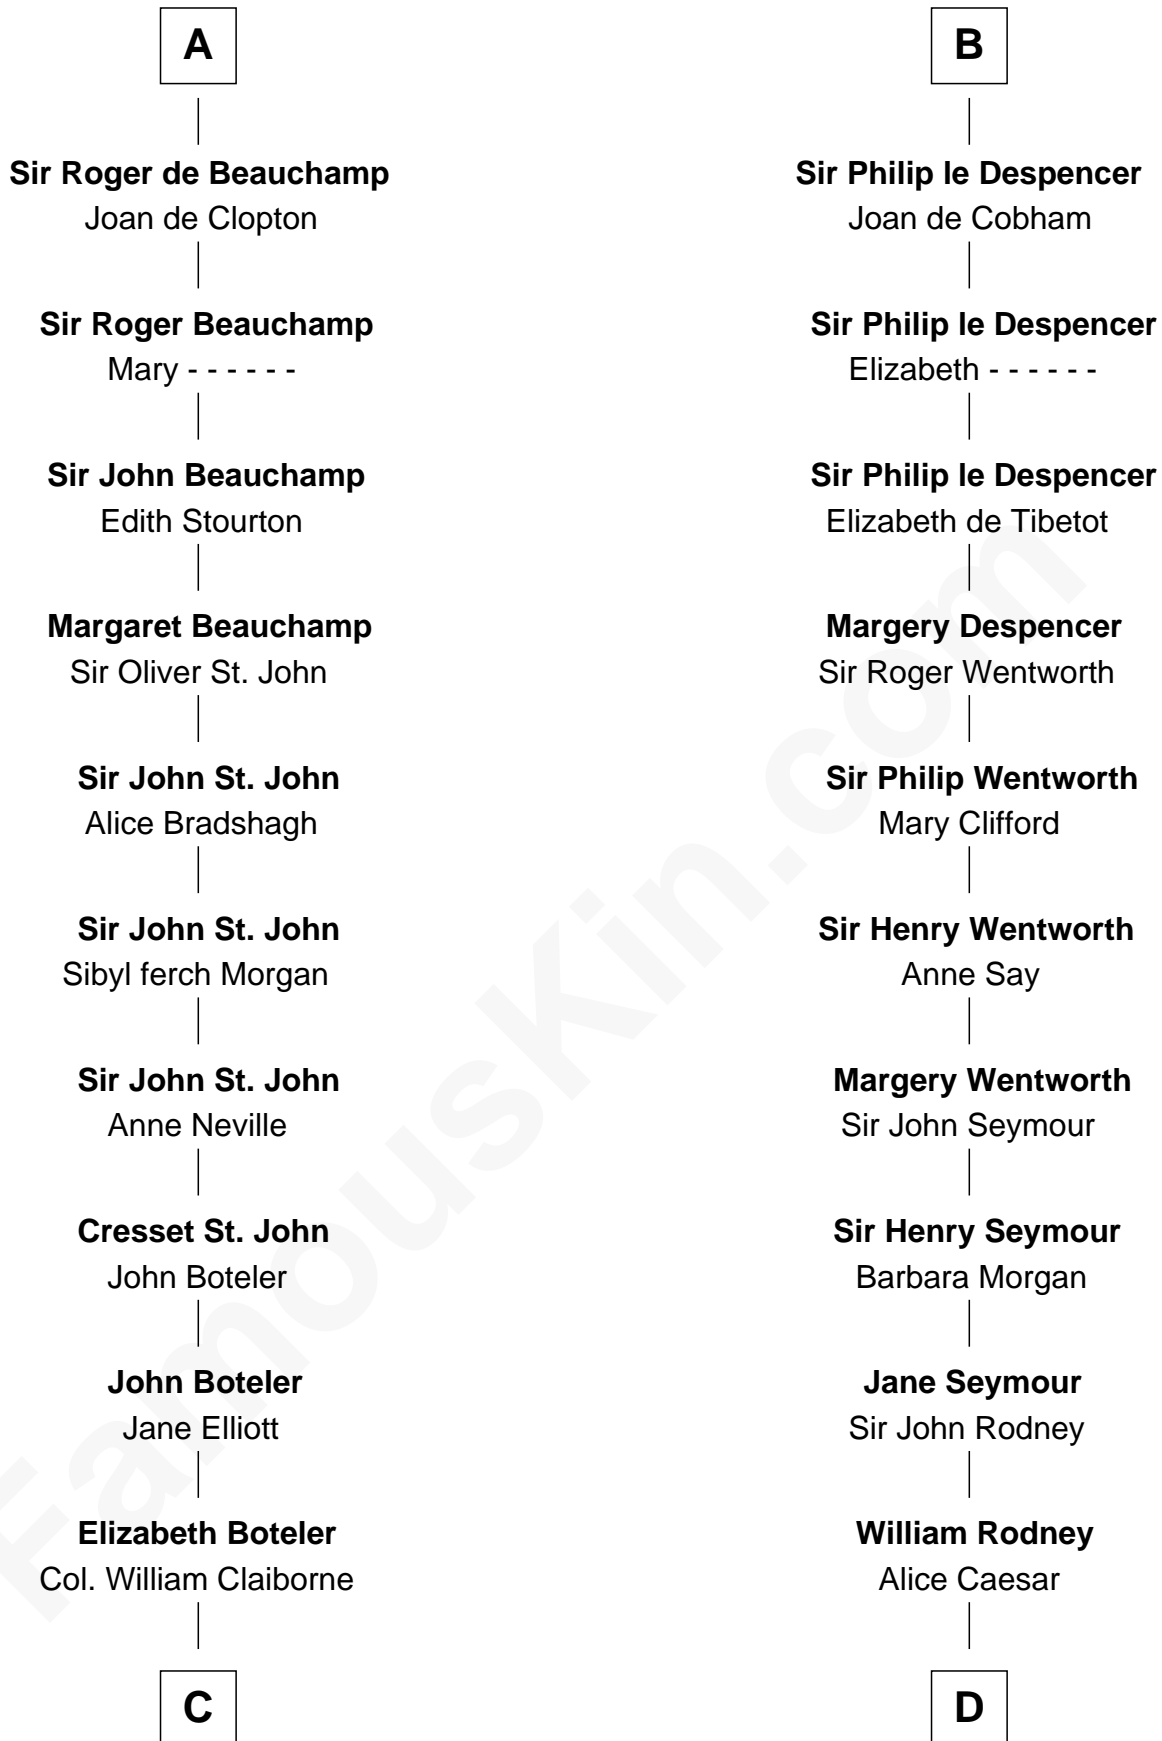

FamousKin.com Relationship Chart of

William C. C. Claiborne

1st Governor of Louisiana

20th cousin 1 time removed of

Caesar Rodney

Signer of the Declaration of Independence

Simon de St. Liz

Isabel of Leicester

C

Thomas Claiborne
Sarah Fenn

Thomas Claiborne
Ann Fox

Nathaniel Claiborne
Jane Cole

William Claiborne
Mary Leigh

William C. C. Claiborne
1st Governor of Louisiana

D

William Rodney
Rachel - - - - -

Capt. William Rodney
Sarah Jones

Caesar Rodney
Elizabeth Crawford

Caesar Rodney
Signer of Declaration of Independence

FamousKin.com