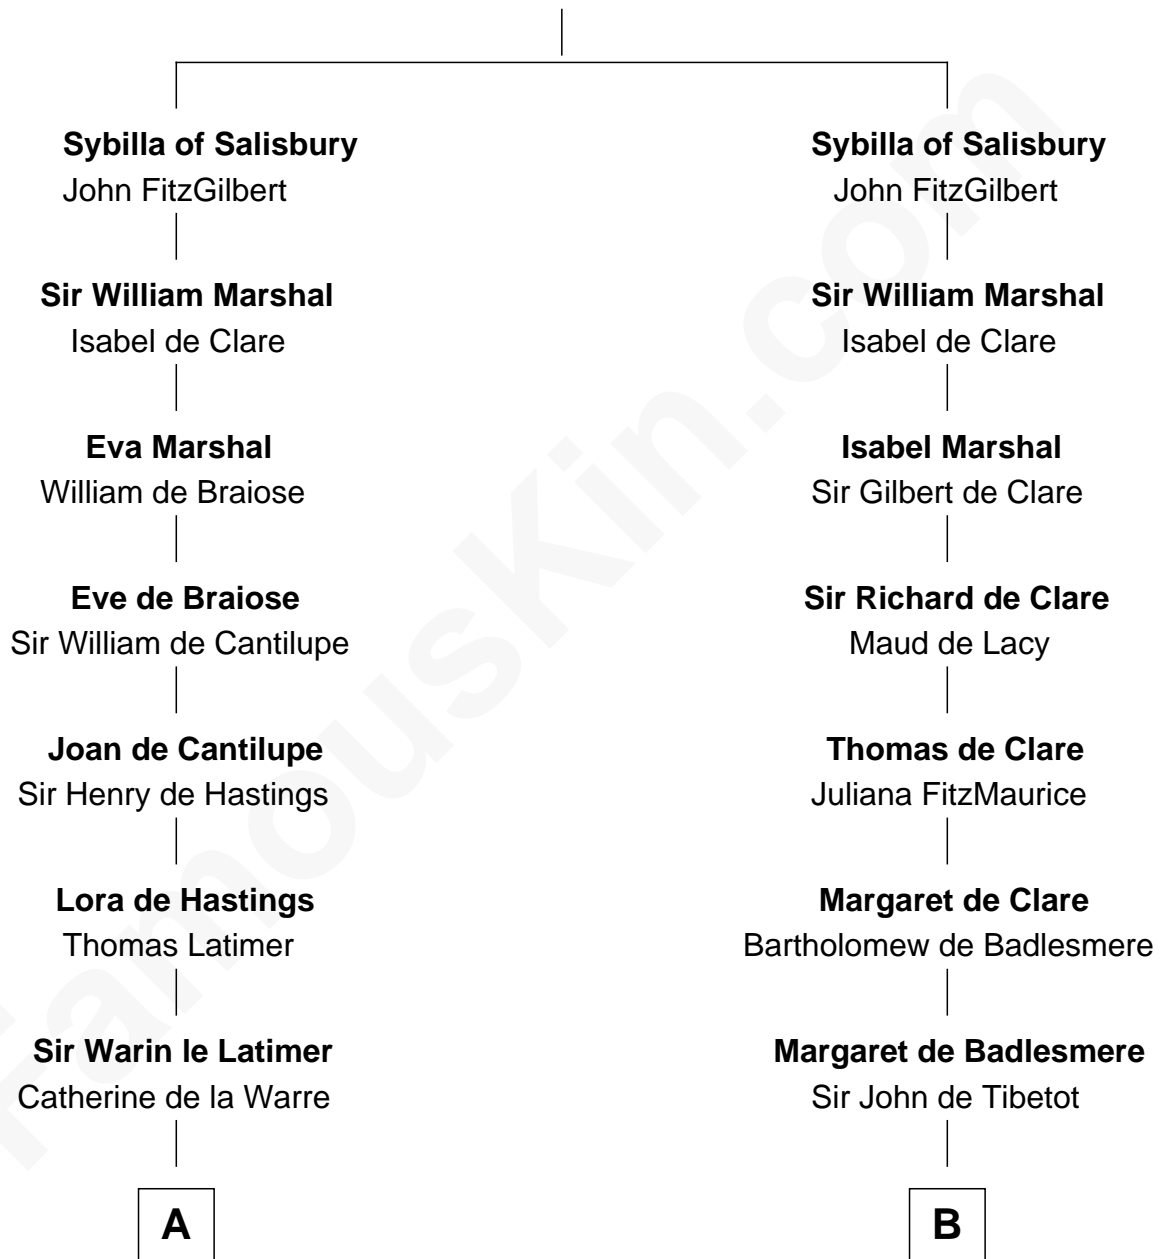

**FamousKin.com**  
**Relationship Chart of**  
**William C. C. Claiborne**  
*1st Governor of Louisiana*

19th cousin 2 times removed of

**Caesar Rodney**  
*Signer of the Declaration of Independence*

Walter of Salisbury

**C**

**Thomas Claiborne**

Sarah Fenn

**Thomas Claiborne**

Ann Fox

**Nathaniel Claiborne**

Jane Cole

**William Claiborne**

Mary Leigh

**William C. C. Claiborne**

*1st Governor of Louisiana*

**D**

**Capt. William Rodney**

Sarah Jones

**Caesar Rodney**

Elizabeth Crawford

**Caesar Rodney**

*Signer of Declaration of Independence*

FamousKin.com