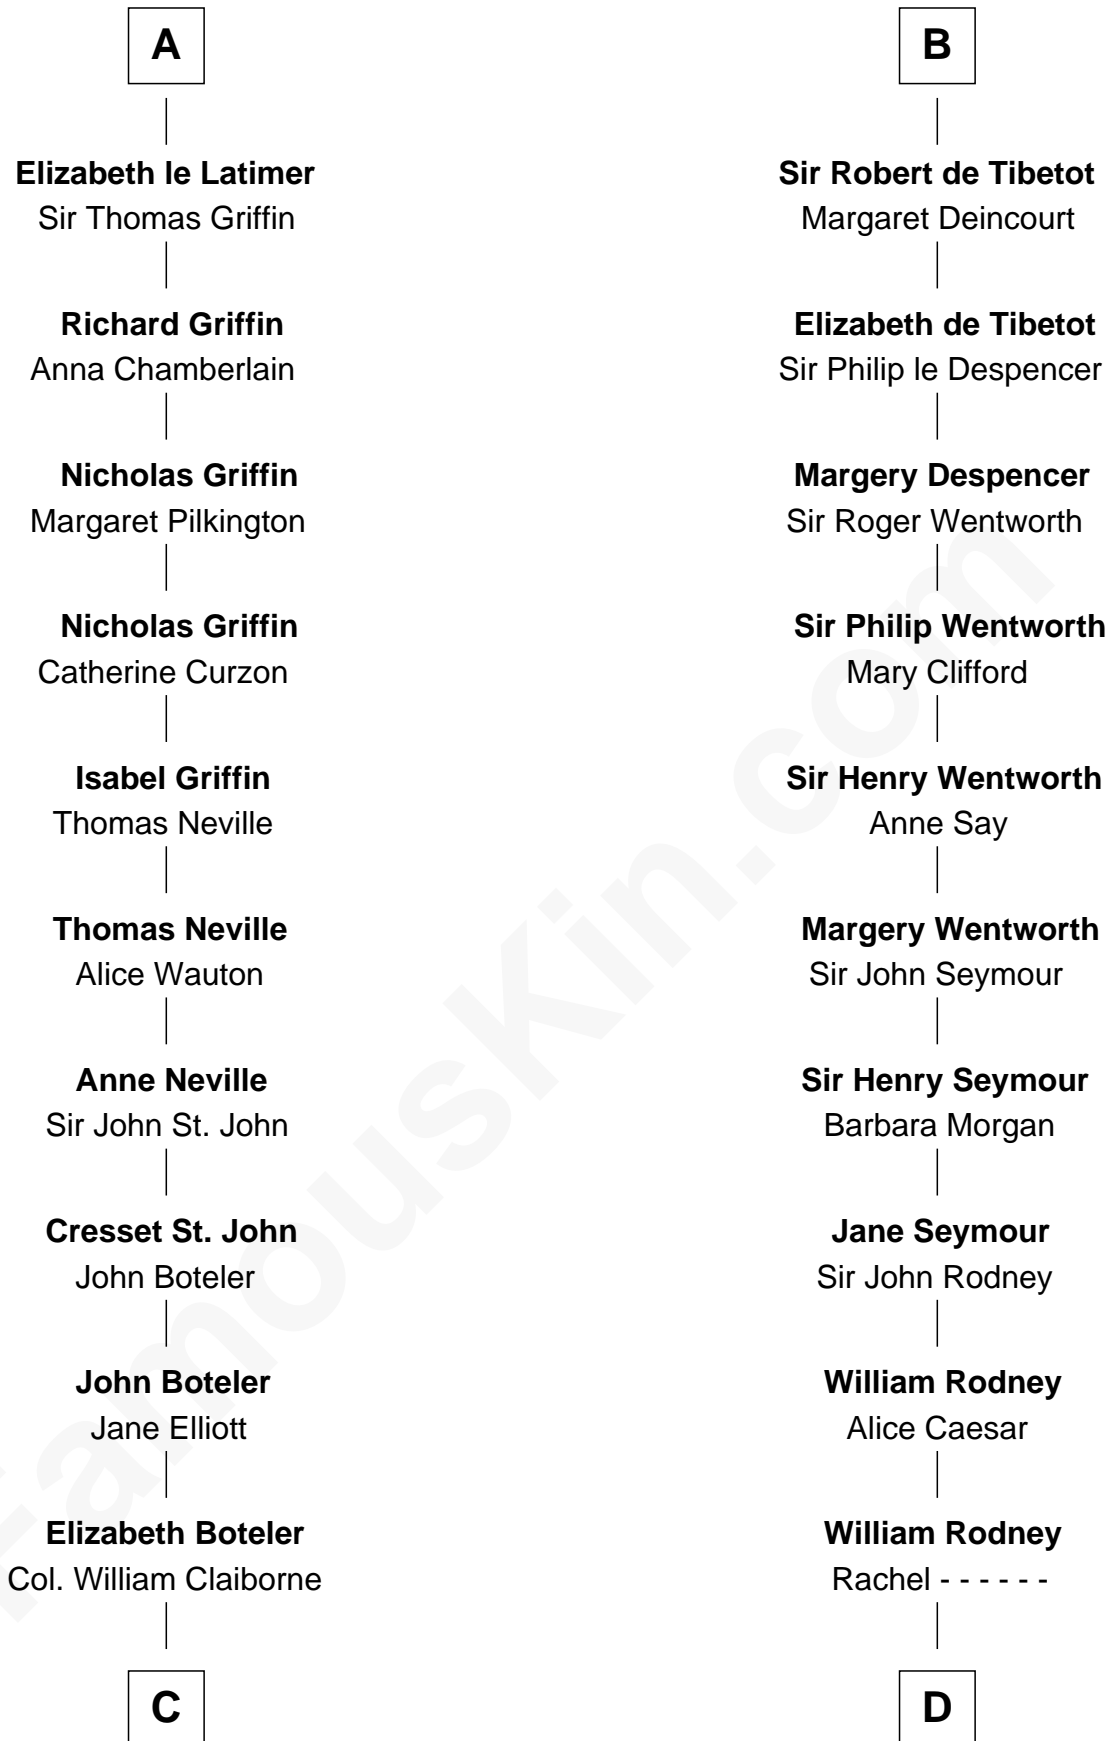

**FamousKin.com**  
**Relationship Chart of**  
**William C. C. Claiborne**  
*1st Governor of Louisiana*

19th cousin 2 times removed of

**Caesar Rodney**  
*Signer of the Declaration of Independence*

Walter of Salisbury

**C**

**Thomas Claiborne**

Sarah Fenn

**Thomas Claiborne**

Ann Fox

**Nathaniel Claiborne**

Jane Cole

**William Claiborne**

Mary Leigh

**William C. C. Claiborne**

*1st Governor of Louisiana*

**D**

**Capt. William Rodney**

Sarah Jones

**Caesar Rodney**

Elizabeth Crawford