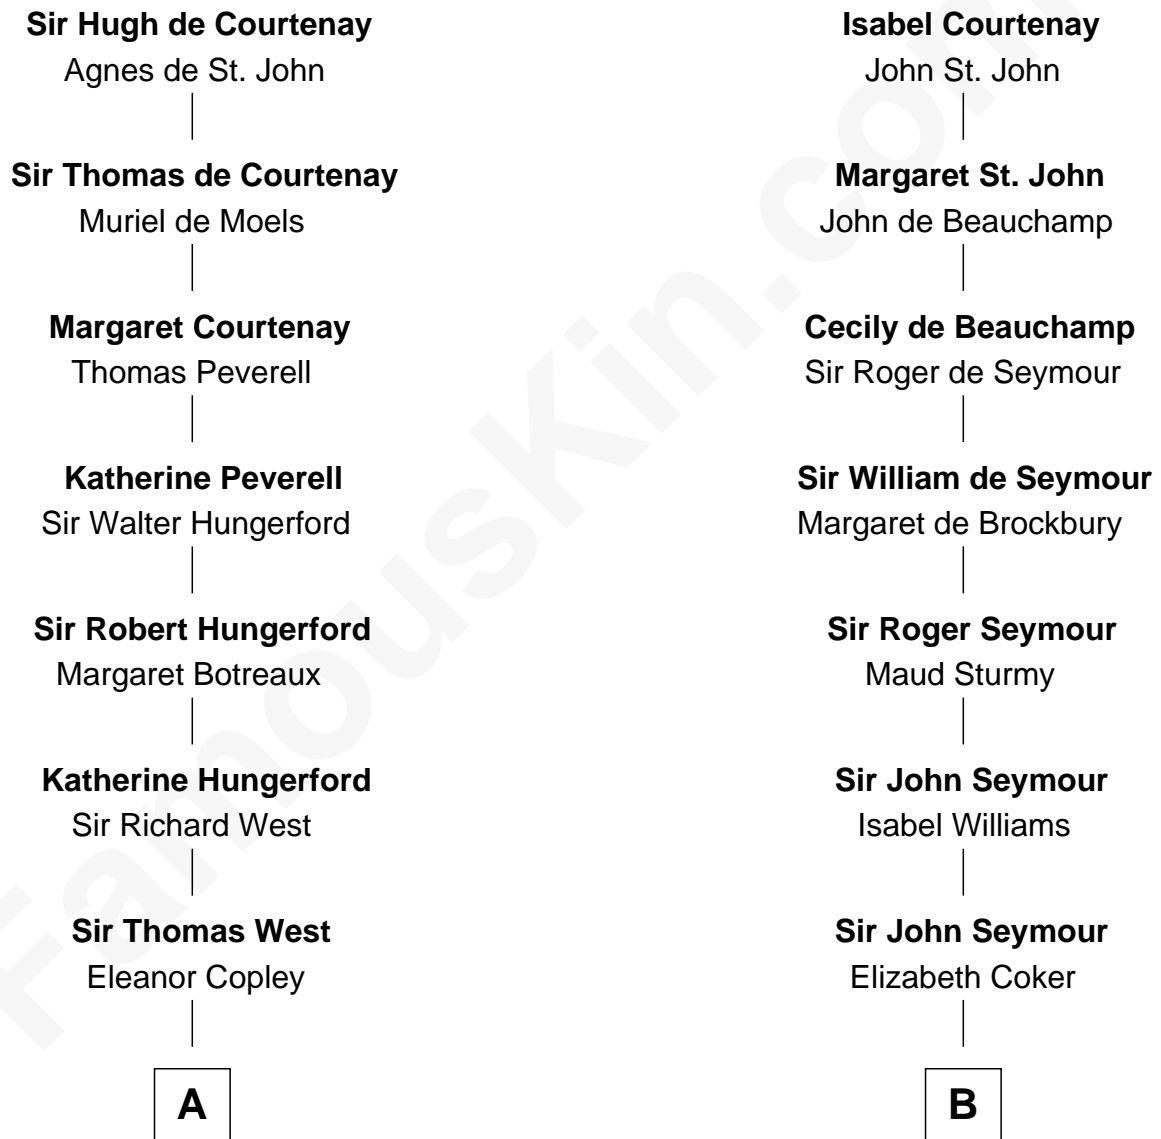

FamousKin.com Relationship Chart of

William C. C. Claiborne

1st Governor of Louisiana

15th cousin 1 time removed of

Caesar Rodney

Signer of the Declaration of Independence

Sir Hugh de Courtenay

Eleanor le Despencer

A

Sir George West

Elizabeth Morton

Sir William West

Elizabeth Strange

Sir Thomas West

Anne Knollys

Gov. John West