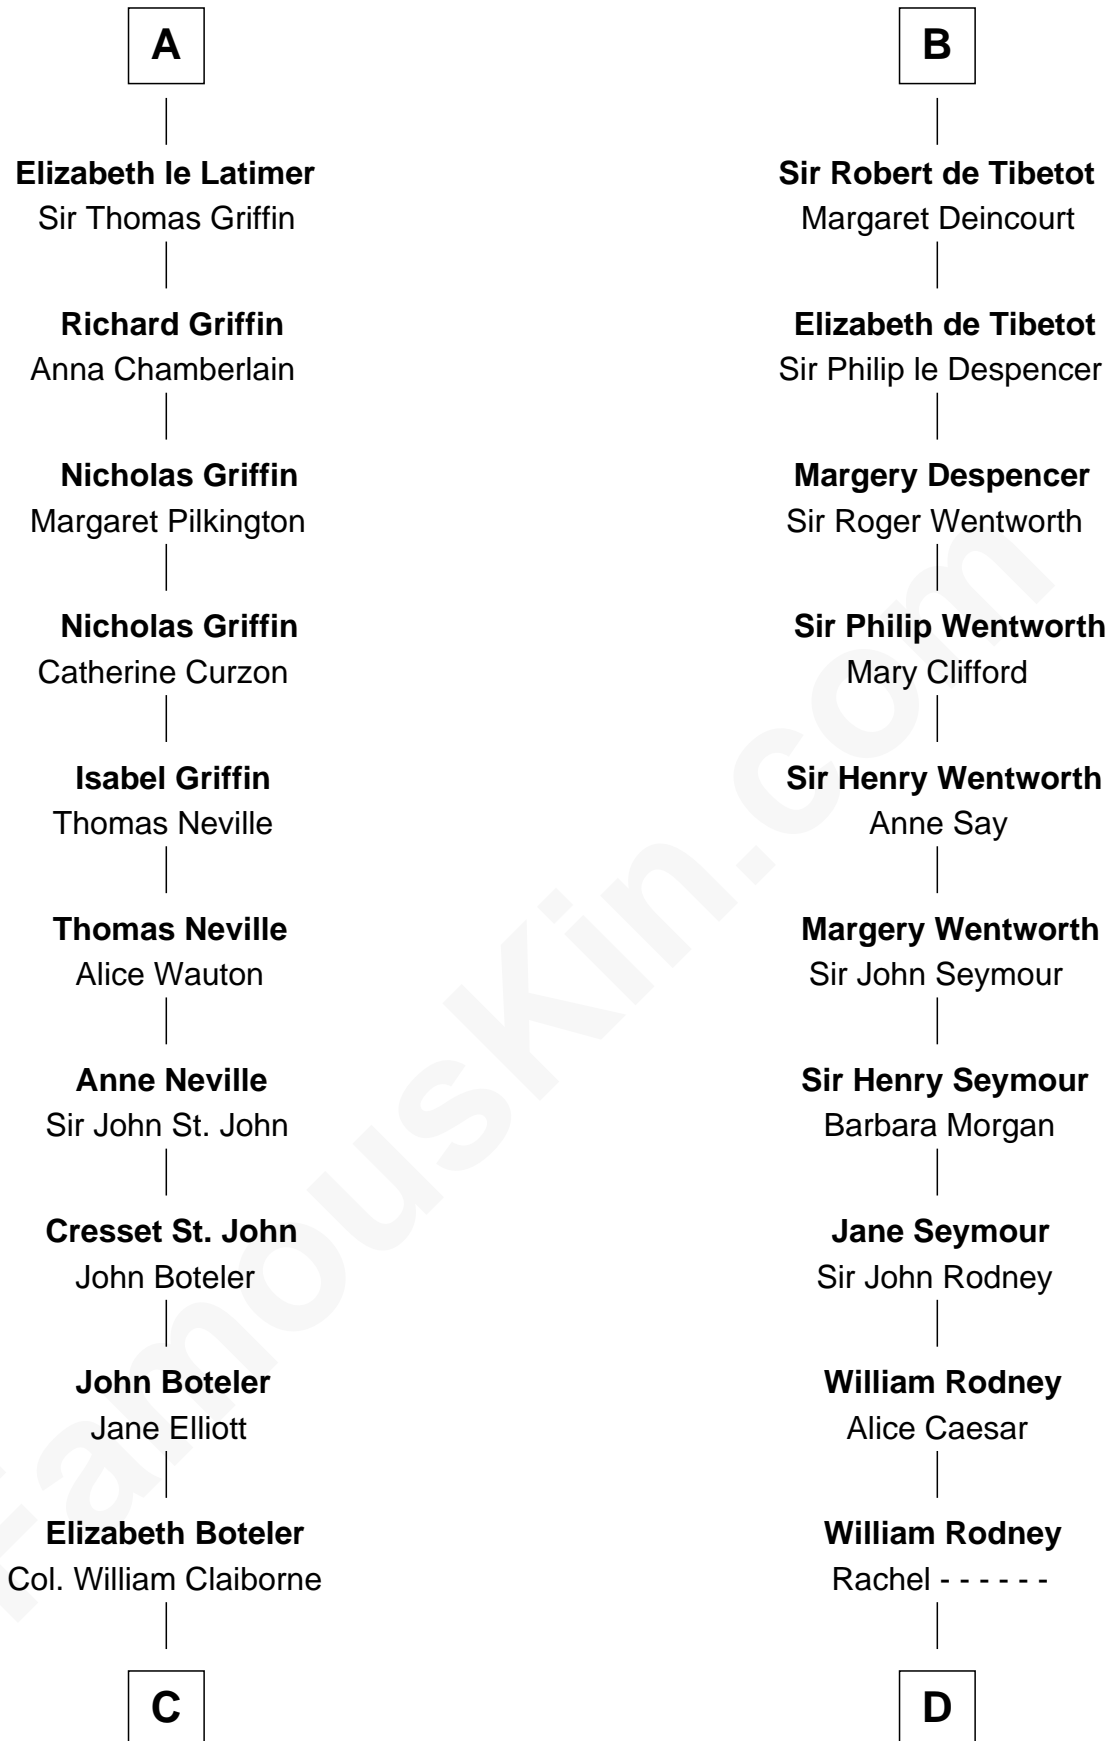

**FamousKin.com**  
**Relationship Chart of**  
**William C. C. Claiborne**  
*1st Governor of Louisiana*

19th cousin 2 times removed of

**Caesar Rodney**  
*Signer of the Declaration of Independence*

**Dermot MacMurrough**  
 Mor O'Toole

**C**

**Thomas Claiborne**

Sarah Fenn

**Thomas Claiborne**

Ann Fox

**Nathaniel Claiborne**

Jane Cole

**William Claiborne**

Mary Leigh

**William C. C. Claiborne**

*1st Governor of Louisiana*

**D**

**Capt. William Rodney**

Sarah Jones

**Caesar Rodney**

Elizabeth Crawford