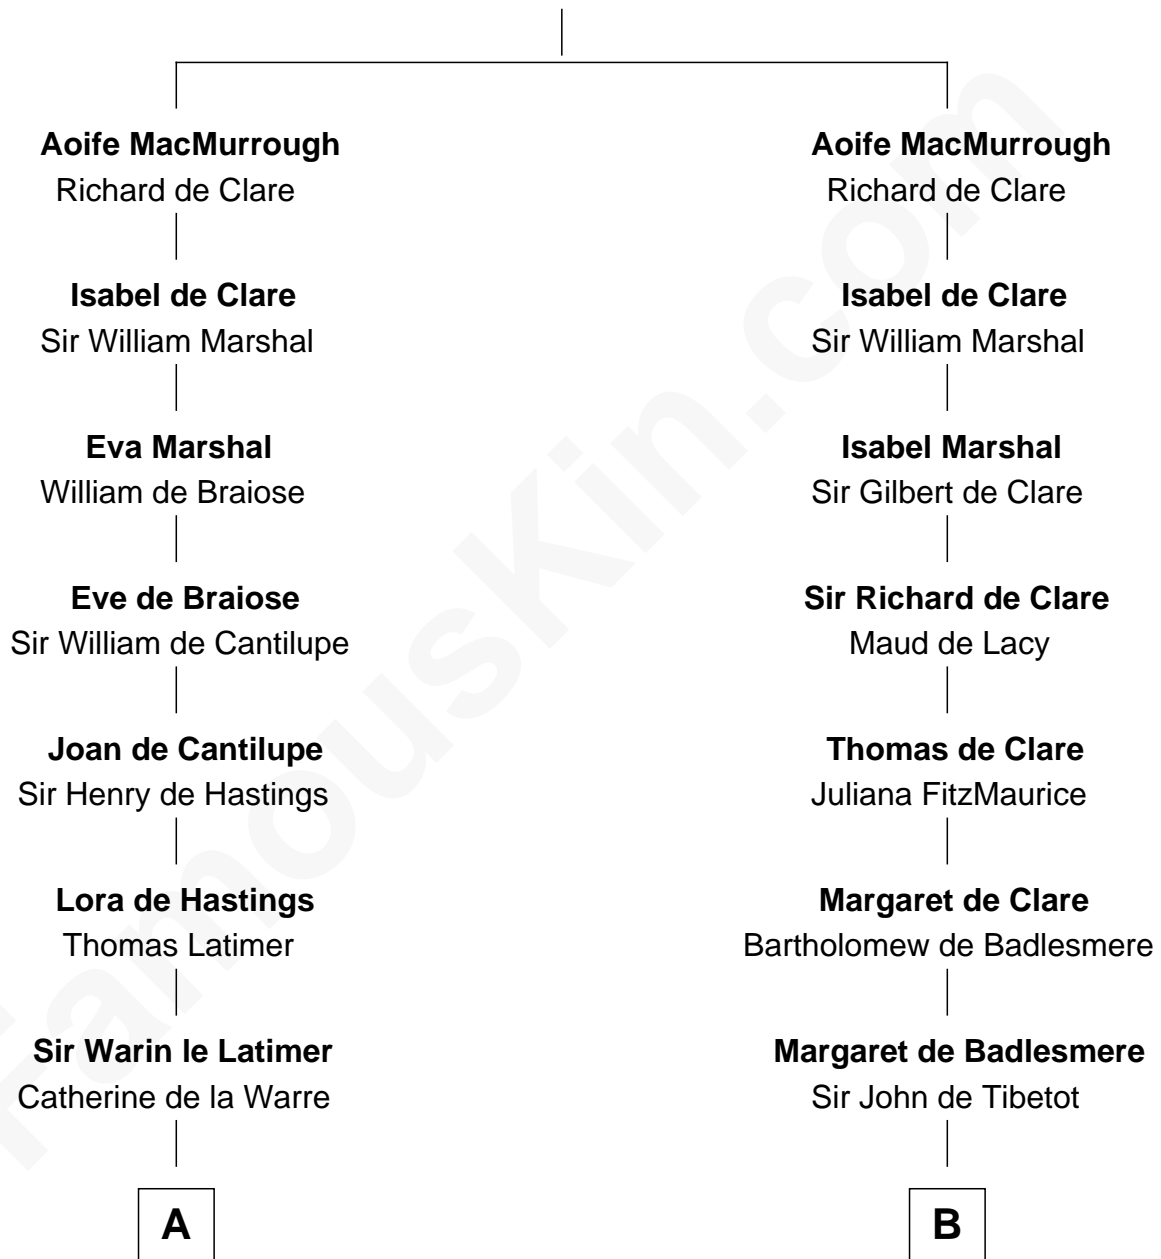

**FamousKin.com**  
**Relationship Chart of**  
**William C. C. Claiborne**  
*1st Governor of Louisiana*

19th cousin 2 times removed of

**Caesar Rodney**  
*Signer of the Declaration of Independence*

**Dermot MacMurrough**  
 Mor O'Toole

**C**

**Thomas Claiborne**

Sarah Fenn

**Thomas Claiborne**

Ann Fox

**Nathaniel Claiborne**

Jane Cole

**William Claiborne**

Mary Leigh

**William C. C. Claiborne**

*1st Governor of Louisiana*

**D**

**Capt. William Rodney**

Sarah Jones

**Caesar Rodney**

Elizabeth Crawford