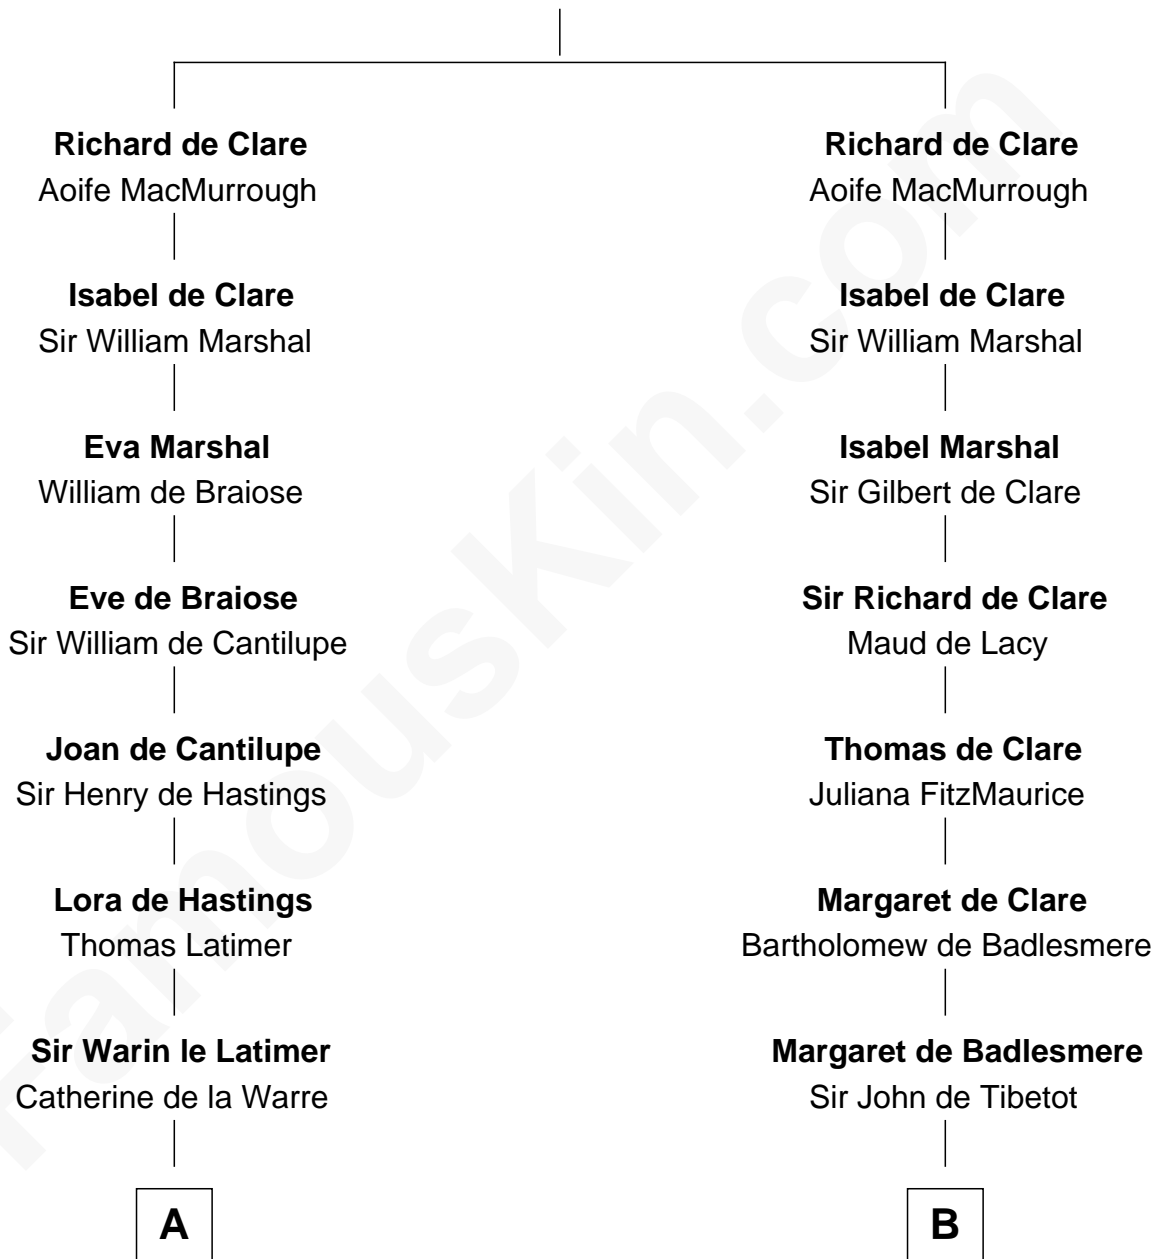

FamousKin.com
Relationship Chart of
William C. C. Claiborne
1st Governor of Louisiana

19th cousin 2 times removed of

Caesar Rodney
Signer of the Declaration of Independence

Gilbert Fitzgilbert de Clare
 Isabel de Beaumont

C

Thomas Claiborne

Sarah Fenn

Thomas Claiborne

Ann Fox

Nathaniel Claiborne

Jane Cole

William Claiborne

Mary Leigh

William C. C. Claiborne

1st Governor of Louisiana

D

Capt. William Rodney

Sarah Jones

Caesar Rodney

Elizabeth Crawford