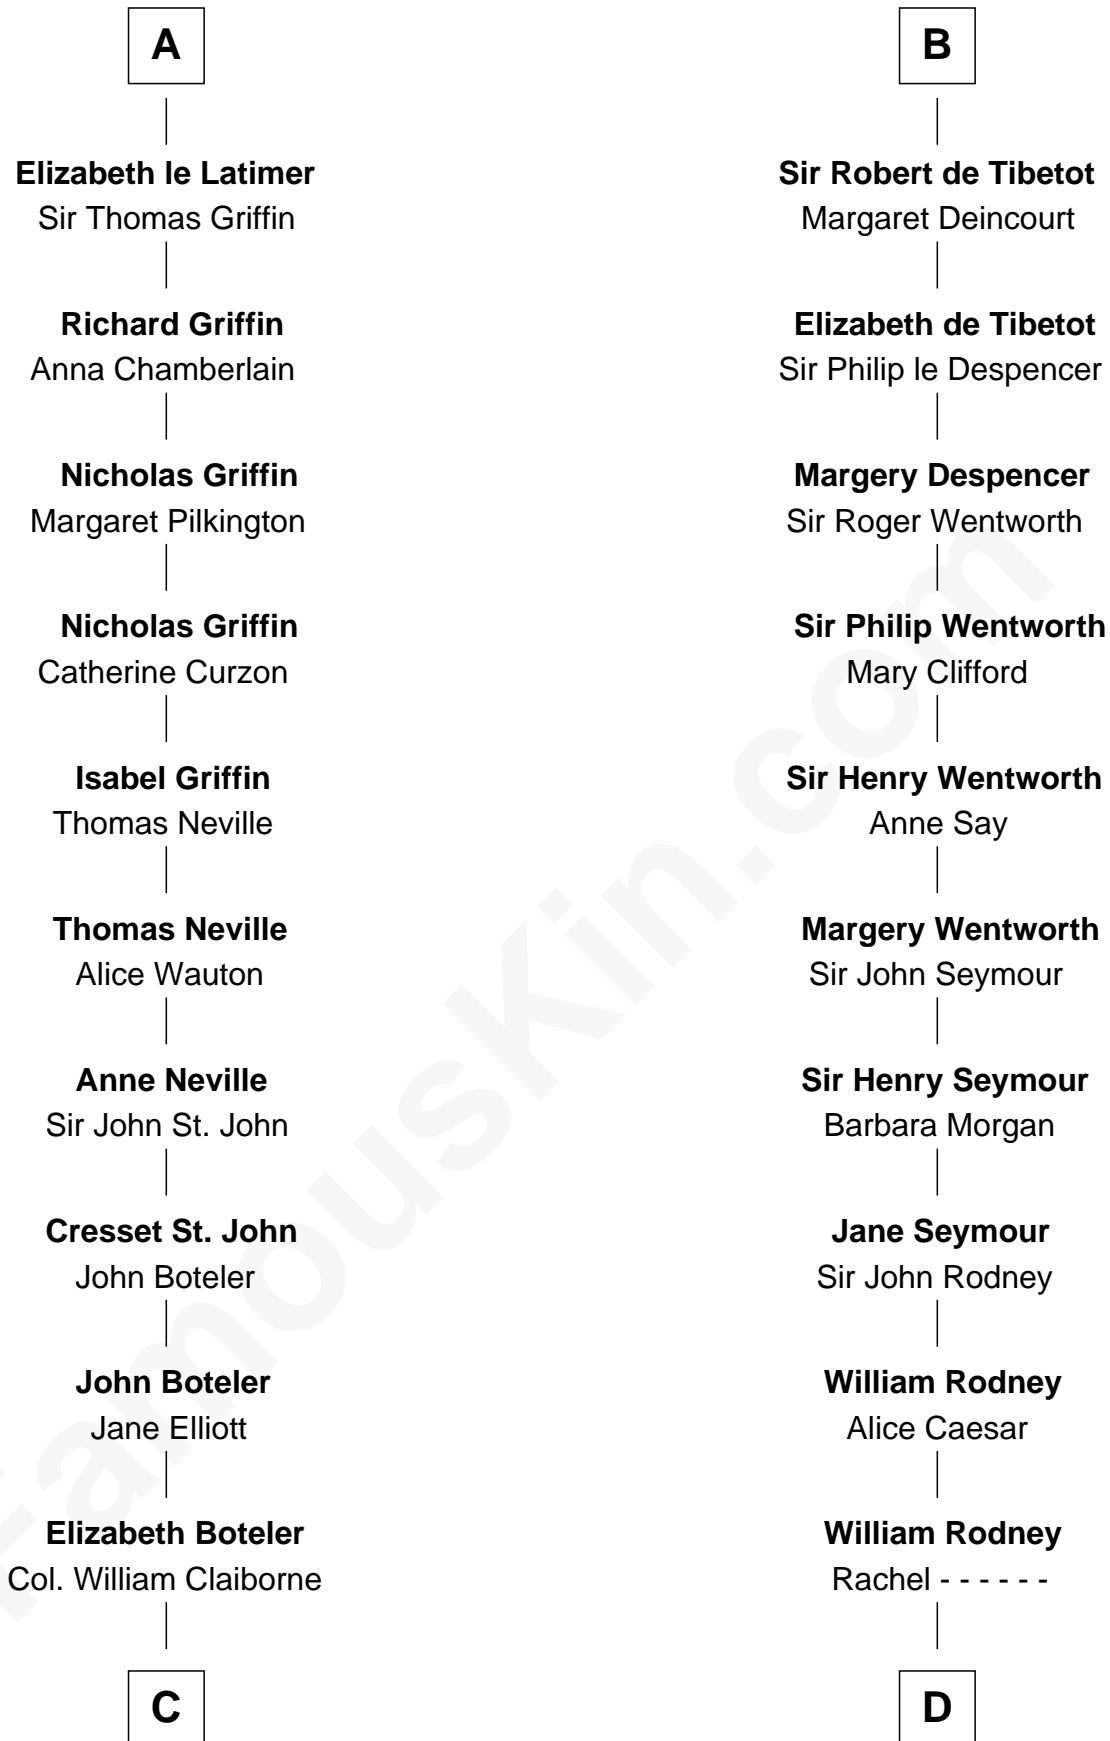

FamousKin.com
Relationship Chart of
William C. C. Claiborne
1st Governor of Louisiana

19th cousin 2 times removed of

Caesar Rodney
Signer of the Declaration of Independence

Gilbert Fitzgilbert de Clare
 Isabel de Beaumont