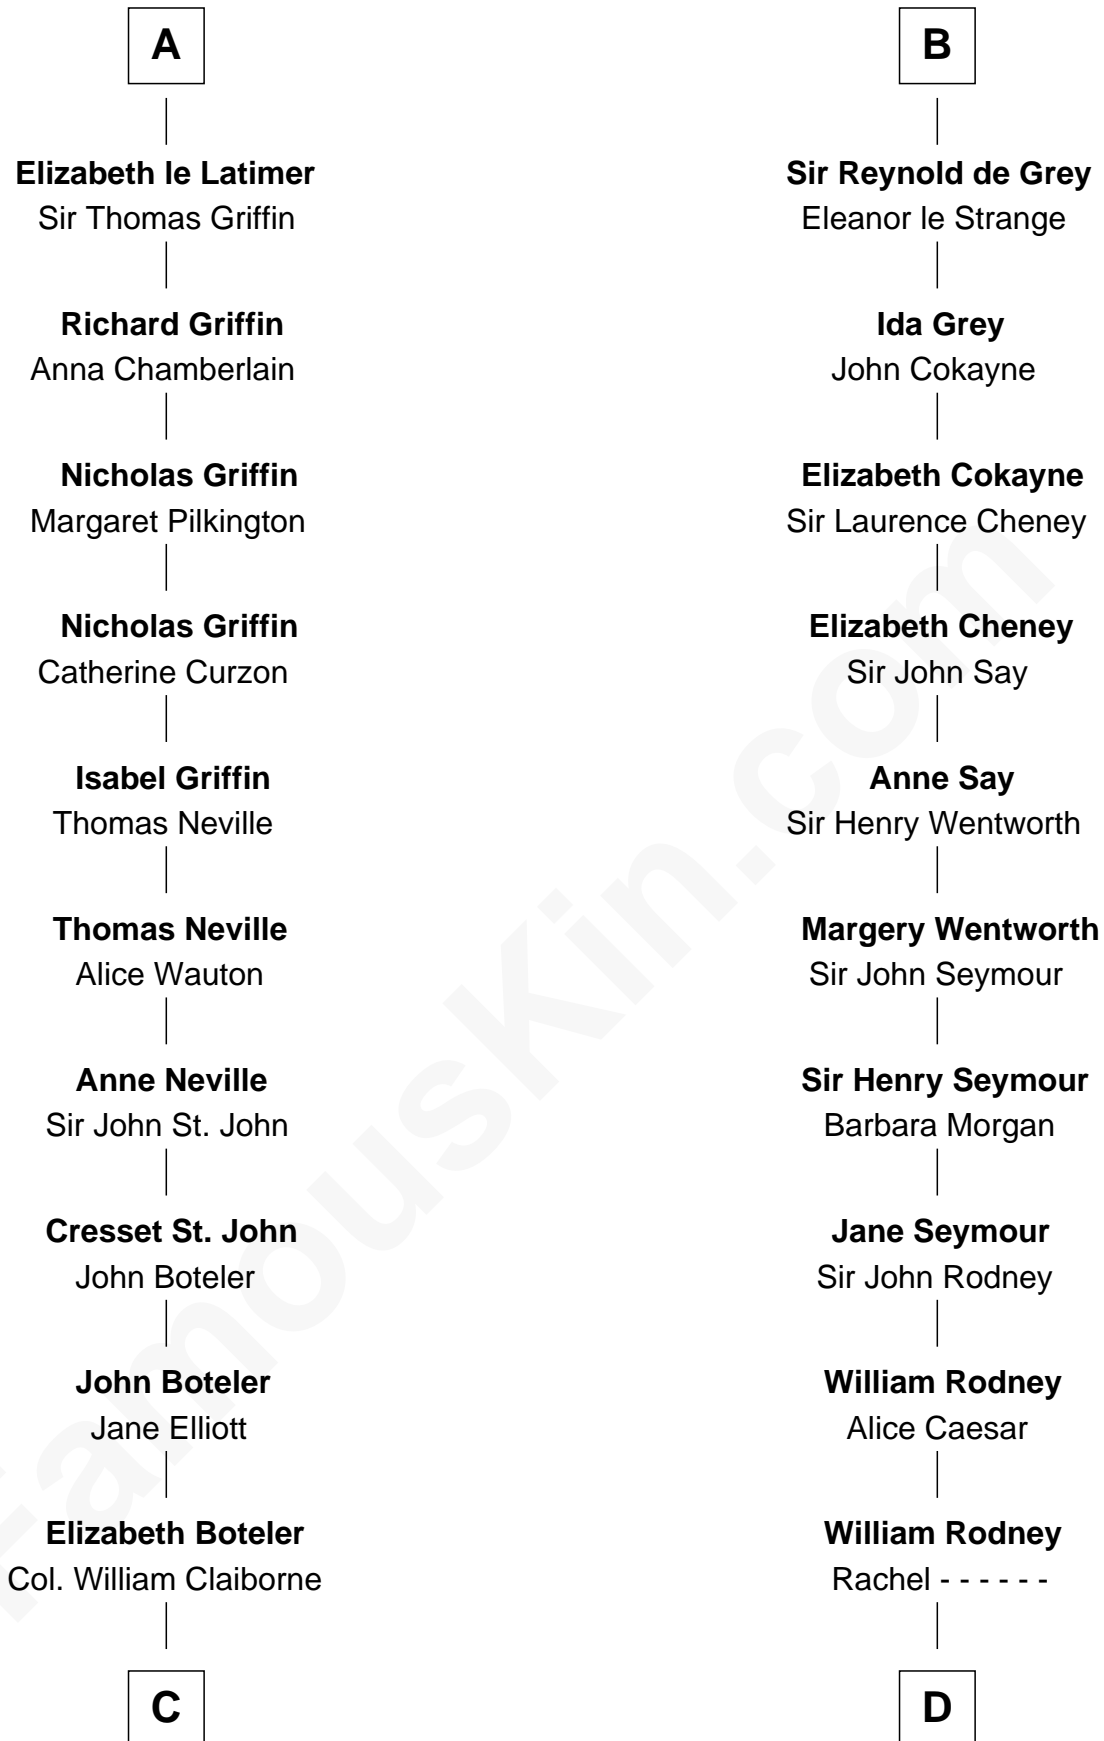

FamousKin.com
Relationship Chart of
William C. C. Claiborne
1st Governor of Louisiana

19th cousin 2 times removed of

Caesar Rodney
Signer of the Declaration of Independence

Hugh I of Vermandois
 Adèle of Vermandois

C

Thomas Claiborne

Sarah Fenn

Thomas Claiborne

Ann Fox

Nathaniel Claiborne

Jane Cole

William Claiborne